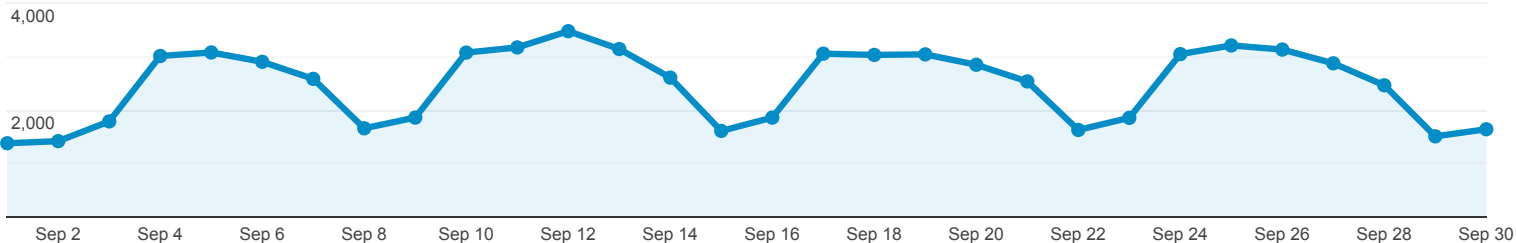

Monthly Visitor Report

Sep 1, 2018 - Sep 30, 2018

All Users
100.00% Users

Explorer

Summary

● Users

Language	Landing Page	Acquisition			Behavior			Conversions		
		Users	New Users	Sessions	Bounce Rate	Pages / Session	Avg. Session Duration	Goal Conversion Rate	Goal Completions	Goal Value
		59,972 <small>% of Total: 100.00% (59,972)</small>	52,701 <small>% of Total: 100.09% (52,653)</small>	88,269 <small>% of Total: 100.00% (88,269)</small>	45.53% <small>Avg for View: 45.53% (0.00%)</small>	3.73 <small>Avg for View: 3.73 (0.00%)</small>	00:03:04 <small>Avg for View: 00:03:04 (0.00%)</small>	0.00% <small>Avg for View: 0.00% (0.00%)</small>	0 <small>% of Total: 0.00% (0)</small>	\$0.00 <small>% of Total: 0.00% (\$0.00)</small>
1. en-us	/	15,556 <small>(21.90%)</small>	11,990 <small>(22.75%)</small>	25,084 <small>(28.42%)</small>	38.98%	4.35	00:04:02	0.00%	0 <small>(0.00%)</small>	\$0.00 <small>(0.00%)</small>
2. en-us	/glynco-georgia	3,409 <small>(4.80%)</small>	2,770 <small>(5.26%)</small>	3,783 <small>(4.29%)</small>	36.27%	4.79	00:03:33	0.00%	0 <small>(0.00%)</small>	\$0.00 <small>(0.00%)</small>
3. en-us	/training-catalog	3,291 <small>(4.63%)</small>	2,145 <small>(4.07%)</small>	3,754 <small>(4.25%)</small>	24.83%	6.74	00:04:23	0.00%	0 <small>(0.00%)</small>	\$0.00 <small>(0.00%)</small>
4. en-us	/careers-and-internships	1,940 <small>(2.73%)</small>	1,712 <small>(3.25%)</small>	2,047 <small>(2.32%)</small>	40.35%	2.00	00:01:28	0.00%	0 <small>(0.00%)</small>	\$0.00 <small>(0.00%)</small>
5. en-us	/training-calendar	1,748 <small>(2.46%)</small>	1,068 <small>(2.03%)</small>	1,999 <small>(2.26%)</small>	39.42%	4.37	00:03:36	0.00%	0 <small>(0.00%)</small>	\$0.00 <small>(0.00%)</small>
6. en-us	/physical-efficiency-battery-peb	1,526 <small>(2.15%)</small>	1,145 <small>(2.17%)</small>	1,730 <small>(1.96%)</small>	50.52%	3.23	00:02:23	0.00%	0 <small>(0.00%)</small>	\$0.00 <small>(0.00%)</small>
7. en-us	/artesia-new-mexico	1,520 <small>(2.14%)</small>	1,290 <small>(2.45%)</small>	1,669 <small>(1.89%)</small>	30.08%	4.99	00:03:38	0.00%	0 <small>(0.00%)</small>	\$0.00 <small>(0.00%)</small>
8. en-us	/customs-and-border-protection-officer-basic-training/customs-and-border-protection-officer-basic	1,449 <small>(2.04%)</small>	1,168 <small>(2.22%)</small>	1,598 <small>(1.81%)</small>	53.32%	3.48	00:03:20	0.00%	0 <small>(0.00%)</small>	\$0.00 <small>(0.00%)</small>
9. en-us	/peb-scores-age-and-gender	1,438 <small>(2.02%)</small>	1,032 <small>(1.96%)</small>	1,669 <small>(1.89%)</small>	13.84%	3.64	00:02:28	0.00%	0 <small>(0.00%)</small>	\$0.00 <small>(0.00%)</small>
10. en-us	/student-information	1,092 <small>(1.54%)</small>	894 <small>(1.70%)</small>	1,175 <small>(1.33%)</small>	21.45%	6.25	00:04:57	0.00%	0 <small>(0.00%)</small>	\$0.00 <small>(0.00%)</small>
11. en-us	/criminal-investigator-training-program/criminal-investigator-training-program	923 <small>(1.30%)</small>	706 <small>(1.34%)</small>	1,029 <small>(1.17%)</small>	55.69%	2.94	00:02:39	0.00%	0 <small>(0.00%)</small>	\$0.00 <small>(0.00%)</small>
12. en-us	/state-local-tribal-law-enforcement-training	913 <small>(1.29%)</small>	650 <small>(1.23%)</small>	1,064 <small>(1.21%)</small>	32.89%	4.44	00:02:36	0.00%	0 <small>(0.00%)</small>	\$0.00 <small>(0.00%)</small>
13. en-us	/charleston-south-carolina	866 <small>(1.22%)</small>	717 <small>(1.36%)</small>	978 <small>(1.11%)</small>	28.22%	4.23	00:02:33	0.00%	0 <small>(0.00%)</small>	\$0.00 <small>(0.00%)</small>
14. en-us	/fletc-college-intern-program	834 <small>(1.17%)</small>	716 <small>(1.36%)</small>	1,035 <small>(1.17%)</small>	76.62%	1.53	00:01:12	0.00%	0 <small>(0.00%)</small>	\$0.00 <small>(0.00%)</small>
15. en-us	/locations	797 <small>(1.12%)</small>	579 <small>(1.10%)</small>	866 <small>(0.98%)</small>	43.65%	3.81	00:02:35	0.00%	0 <small>(0.00%)</small>	\$0.00 <small>(0.00%)</small>
16. en-us	/training-program/basic-tactical-medical-training-program	582 <small>(0.82%)</small>	497 <small>(0.94%)</small>	641 <small>(0.73%)</small>	58.66%	3.25	00:02:12	0.00%	0 <small>(0.00%)</small>	\$0.00 <small>(0.00%)</small>
17. en-us	/training-program/uniformed-police-training-program	578 <small>(0.81%)</small>	465 <small>(0.88%)</small>	619 <small>(0.70%)</small>	56.70%	2.96	00:02:05	0.00%	0 <small>(0.00%)</small>	\$0.00 <small>(0.00%)</small>