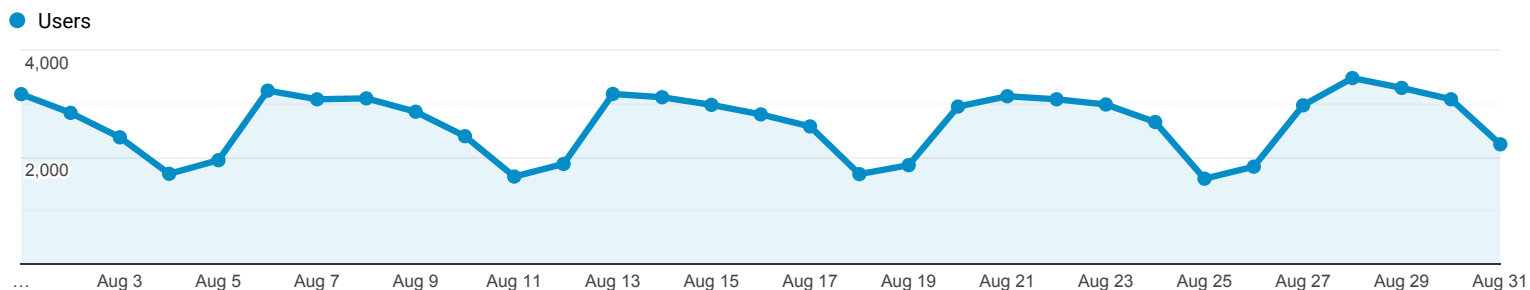

Monthly Visitor Report

Aug 1, 2018 - Aug 31, 2018

All Users
100.00% Users

Explorer

Summary

Language	Landing Page	Acquisition			Behavior			Conversions		
		Users	New Users	Sessions	Bounce Rate	Pages / Session	Avg. Session Duration	Goal Conversion Rate	Goal Completions	Goal Value
		66,253 <small>% of Total: 100.00% (66,253)</small>	58,187 <small>% of Total: 100.05% (58,158)</small>	96,567 <small>% of Total: 100.00% (96,567)</small>	45.99% <small>Avg for View: 45.99% (0.00%)</small>	3.80 <small>Avg for View: 3.80 (0.00%)</small>	00:03:04 <small>Avg for View: 00:03:04 (0.00%)</small>	0.00% <small>Avg for View: 0.00% (0.00%)</small>	0 <small>% of Total: 0.00% (0)</small>	\$0.00 <small>% of Total: 0.00% (\$0.00)</small>
1. en-us	/	16,346 <small>(21.13%)</small>	12,888 <small>(22.15%)</small>	26,763 <small>(27.71%)</small>	40.56%	4.42	00:03:53	0.00%	0 <small>(0.00%)</small>	\$0.00 <small>(0.00%)</small>
2. en-us	/glynco-georgia	3,705 <small>(4.79%)</small>	3,044 <small>(5.23%)</small>	4,064 <small>(4.21%)</small>	36.17%	4.90	00:03:47	0.00%	0 <small>(0.00%)</small>	\$0.00 <small>(0.00%)</small>
3. en-us	/training-catalog	3,611 <small>(4.67%)</small>	2,430 <small>(4.18%)</small>	4,103 <small>(4.25%)</small>	20.72%	7.21	00:04:24	0.00%	0 <small>(0.00%)</small>	\$0.00 <small>(0.00%)</small>
4. en-us	/careers-and-internships	2,043 <small>(2.64%)</small>	1,808 <small>(3.11%)</small>	2,171 <small>(2.25%)</small>	40.21%	2.01	00:01:35	0.00%	0 <small>(0.00%)</small>	\$0.00 <small>(0.00%)</small>
5. en-us	/training-calendar	1,905 <small>(2.46%)</small>	1,198 <small>(2.06%)</small>	2,396 <small>(2.48%)</small>	44.78%	4.10	00:03:11	0.00%	0 <small>(0.00%)</small>	\$0.00 <small>(0.00%)</small>
6. en-us	/physical-efficiency-battery-peb	1,825 <small>(2.36%)</small>	1,409 <small>(2.42%)</small>	2,103 <small>(2.18%)</small>	50.12%	3.16	00:02:20	0.00%	0 <small>(0.00%)</small>	\$0.00 <small>(0.00%)</small>
7. en-us	/peb-scores-age-and-gender	1,686 <small>(2.18%)</small>	1,196 <small>(2.06%)</small>	1,993 <small>(2.06%)</small>	11.99%	3.88	00:02:53	0.00%	0 <small>(0.00%)</small>	\$0.00 <small>(0.00%)</small>
8. en-us	/artesia-new-mexico	1,627 <small>(2.10%)</small>	1,362 <small>(2.34%)</small>	1,760 <small>(1.82%)</small>	30.62%	4.97	00:03:52	0.00%	0 <small>(0.00%)</small>	\$0.00 <small>(0.00%)</small>
9. en-us	/customs-and-border-protection-officer-basic-training/customs-and-border-protection-officer-basic	1,575 <small>(2.04%)</small>	1,264 <small>(2.17%)</small>	1,746 <small>(1.81%)</small>	52.58%	3.27	00:03:00	0.00%	0 <small>(0.00%)</small>	\$0.00 <small>(0.00%)</small>
10. en-us	/student-information	1,177 <small>(1.52%)</small>	998 <small>(1.72%)</small>	1,297 <small>(1.34%)</small>	25.06%	6.02	00:04:29	0.00%	0 <small>(0.00%)</small>	\$0.00 <small>(0.00%)</small>
11. en-us	/criminal-investigator-training-program/criminal-investigator-training-program	1,146 <small>(1.48%)</small>	919 <small>(1.58%)</small>	1,295 <small>(1.34%)</small>	53.90%	3.27	00:02:50	0.00%	0 <small>(0.00%)</small>	\$0.00 <small>(0.00%)</small>
12. en-us	/state-local-tribal-law-enforcement-training	1,100 <small>(1.42%)</small>	789 <small>(1.36%)</small>	1,236 <small>(1.28%)</small>	30.42%	4.95	00:02:51	0.00%	0 <small>(0.00%)</small>	\$0.00 <small>(0.00%)</small>
13. en-us	/locations	1,025 <small>(1.32%)</small>	771 <small>(1.33%)</small>	1,135 <small>(1.18%)</small>	47.75%	3.67	00:02:29	0.00%	0 <small>(0.00%)</small>	\$0.00 <small>(0.00%)</small>
14. en-us	/charleston-south-carolina	816 <small>(1.05%)</small>	664 <small>(1.14%)</small>	947 <small>(0.98%)</small>	32.84%	4.20	00:02:46	0.00%	0 <small>(0.00%)</small>	\$0.00 <small>(0.00%)</small>
15. en-us	/fletc-college-intern-program	726 <small>(0.94%)</small>	618 <small>(1.06%)</small>	930 <small>(0.96%)</small>	71.51%	1.71	00:01:36	0.00%	0 <small>(0.00%)</small>	\$0.00 <small>(0.00%)</small>
16. en-us	/training-program/foreign-affairs-counter-threat	630 <small>(0.81%)</small>	578 <small>(0.99%)</small>	741 <small>(0.77%)</small>	56.55%	2.61	00:01:43	0.00%	0 <small>(0.00%)</small>	\$0.00 <small>(0.00%)</small>
17. en-us	/audio/execution-search-warrant-i-mp3	612 <small>(0.79%)</small>	581 <small>(1.00%)</small>	669 <small>(0.69%)</small>	91.03%	1.20	00:00:49	0.00%	0 <small>(0.00%)</small>	\$0.00 <small>(0.00%)</small>