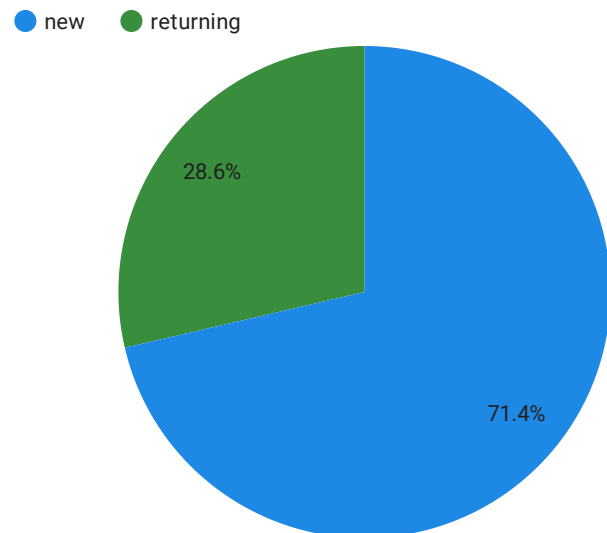

New vs. Returned Visitors