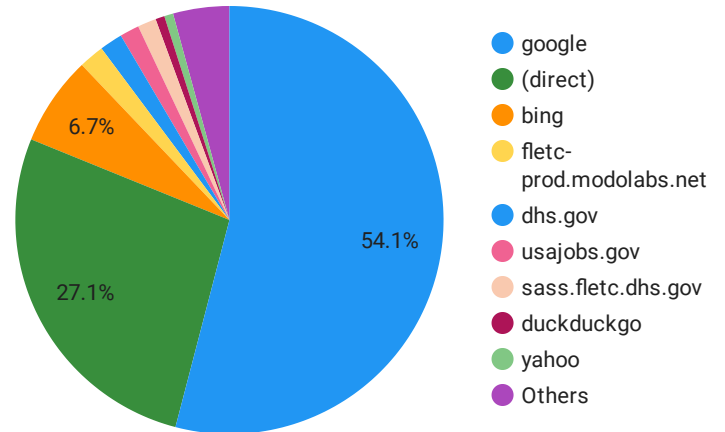

## Pageviews and Engagement

	Views	Engagement rate
1.	285,317	55.4%

1 - 1 / 1

## Active Users

	Active users	30-day active users
1...	92,847	2,509,473

1 - 1 / 1

## Visits by Source