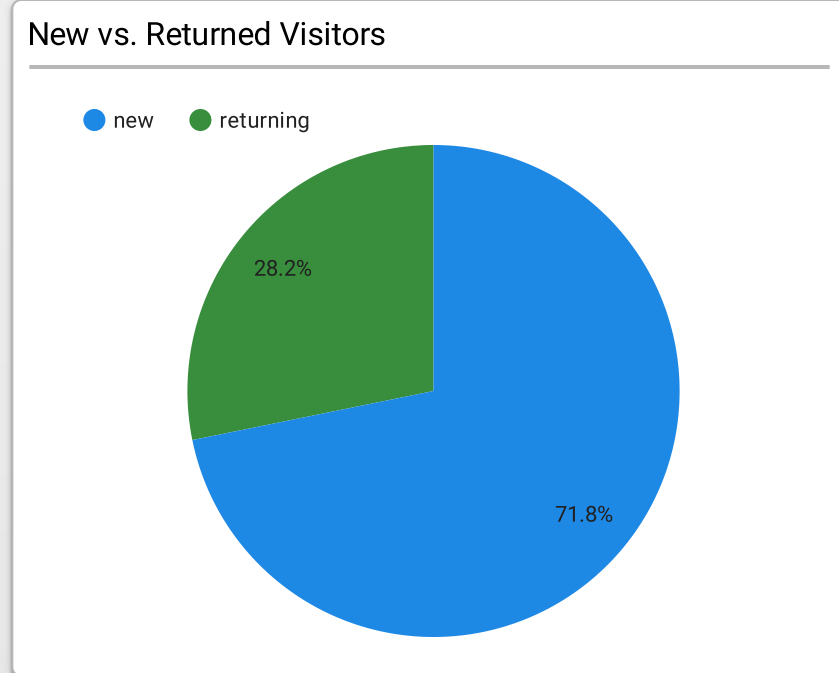

Top Overall Pages

	Page title	Views ▾
1.	Frontpage | Federal Law Enforcement Training Centers	2,984
2.	Training Catalog | Federal Law Enforcement Training Centers	2,390
3.	Glynco, Georgia | Federal Law Enforcement Training Centers	1,226
4.	Training | Federal Law Enforcement Training Centers	915
5.	Glynco Campus Life | Federal Law Enforcement Training Centers	497
6.	Programs | Federal Law Enforcement Training Centers	489
7.	Physical Efficiency Battery (PEB) | Federal Law Enforcement Training Centers	473
8.	404 Error Page Not Found | Federal Law Enforcement Training Centers	408
9.	Travel to Glynco | Federal Law Enforcement Training Centers	387
10.	Male Physical Efficiency Battery Scores | Federal Law Enforcement Training Centers	385

1 - 100 / 519 < >