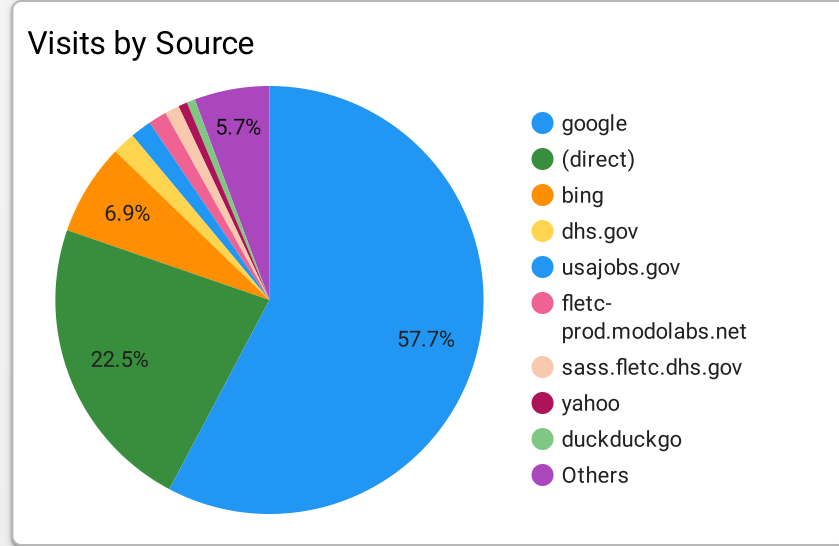

1 - 1 / 1 < >

Pageviews and Engagement

	Views ▾	Engagement rate
1.	276,510	59.54%

1 - 1 / 1 < >

Active Users

	Active users	30-day active users ▾
1...	89,896	2,689,584

1 - 1 / 1 < >

Top Overall Pages