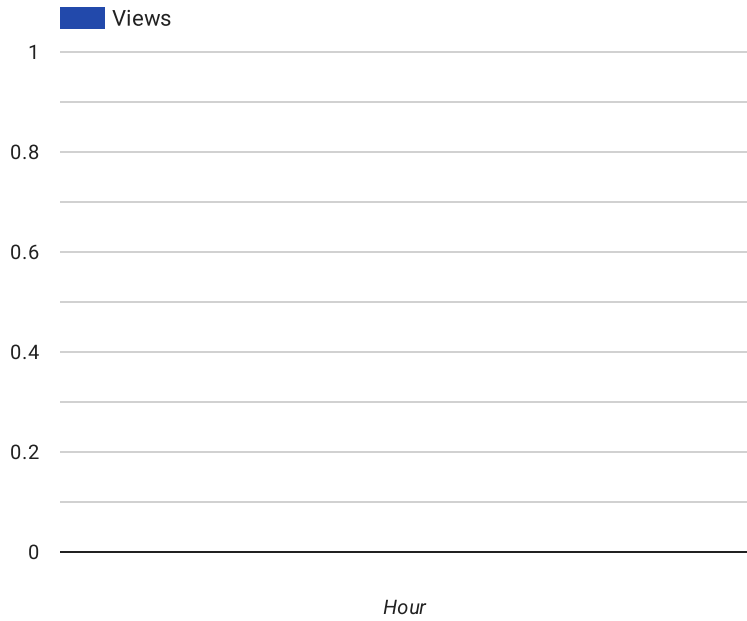

FLETC.gov Web Performance Metrics

Pageviews by Hour

Sessions and Pageviews by Source / Medium

	Session source / medium	Sessions
1.	google / organic	3,140
2.	bing / organic	734
3.	fletc.gov / referral	102
4.	duckduckgo / organic	85
5.	fleta.docksal / referral	1
6.	yahoo / organic	98
7.	dhsauthportal.dhs.gov / refe...	16
8.	careers.cbp.gov / referral	25
9.	dea.gov / referral	8
10.	edit.staqinq.fleta.gov / referral	2

1 - 47 / 47 < >

Sessions by Device Category

	Device category	Sessions ▾
1.	desktop	3,108
2.	mobile	2,089
3.	tablet	57
4.	smart tv	1

1 - 4 / 4 < >