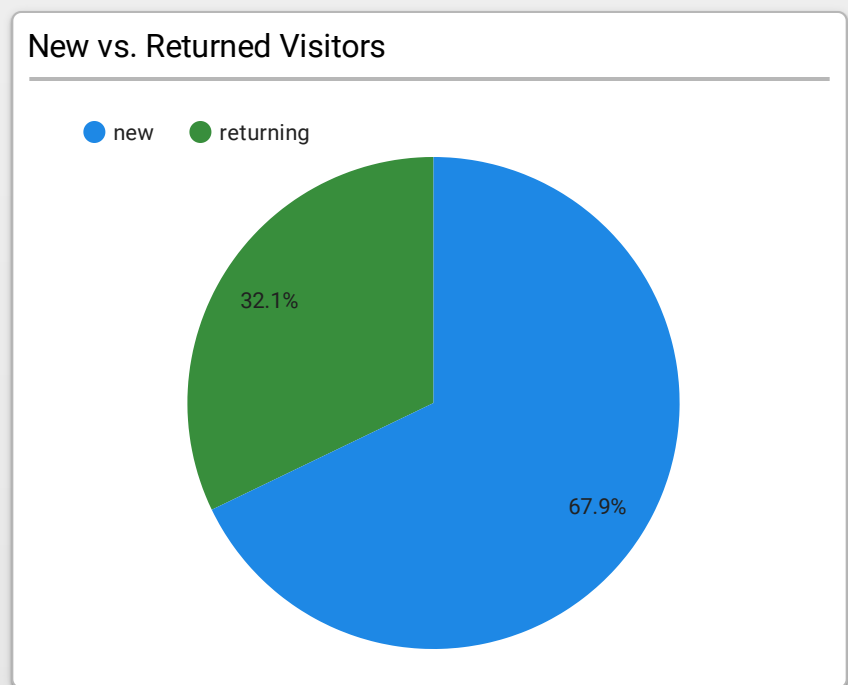

Top Overall Pages

	Page title	Views ▾
1.	Frontpage | Federal Law Enforcement Training Centers	947
2.	Training Catalog | Federal Law Enforcement Training Centers	730
3.	National Terrorism Advisory System | Federal Law Enforcement Training Centers	596
4.	Glynco, Georgia | Federal Law Enforcement Training Centers	299
5.	Training | Federal Law Enforcement Training Centers	190
6.	Physical Efficiency Battery (PEB) | Federal Law Enforcement Training Centers	162
7.	Basic Programs | Federal Law Enforcement Training Centers	135
8.	Artesia, New Mexico | Federal Law Enforcement Training Centers	125
9.	Glynco Campus Life | Federal Law Enforcement Training Centers	124
10.	Programs | Federal Law Enforcement Training Centers	123

1 - 100 / 385 < >