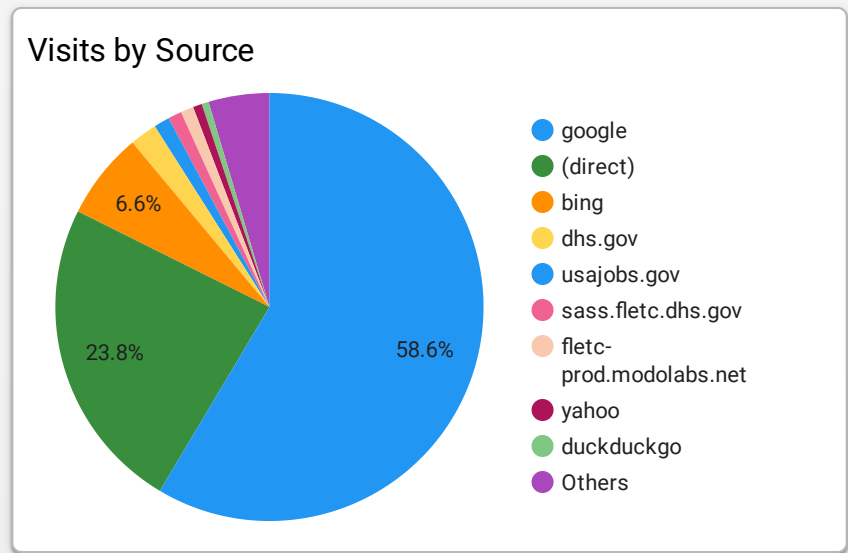

FLETC.gov Web Performance Metrics

Total users
70.2K
↓ -3.1% from previous 31 days

Sessions
93.0K
↓ -3.5% from previous 31 days

30-day active users
133.7K
↓ -7.4% from previous 31 days

Session Details

	Average session duration ▾	Engaged sessions
1.	00:03:02	53,885

1 - 1 / 1 < >

Pageviews and Engagement

	Views ▾	Engagement rate
1.	234,770	57.93%

1 - 1 / 1 < >

Active Users

	Active users	30-day active users ▾
1...	69,596	133,706

1 - 1 / 1 < >