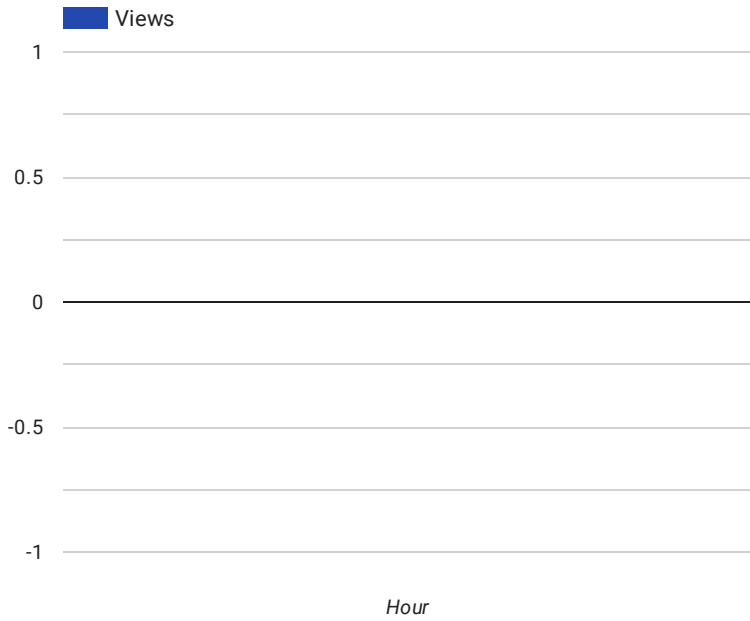

FLETC.gov Web Performance Metrics

Pageviews by Hour

Sessions and Pageviews by Source / Medium

	Session source / medium	Sessions
1.	google / organic	3,301
2.	bing / organic	710
3.	yahoo / organic	142
4.	fletc.gov / referral	113
5.	duckduckgo / organic	92
6.	dhsauthportal.dhs.gov / refe...	11
7.	careers.cbp.gov / referral	15
8.	home.army.mil / referral	6
9.	dhs.gov / referral	5
10.	dea.qov / referral	6

1 - 47 / 47 < >

Sessions by Device Category

	Device category	Sessions ▾
1.	desktop	3,349
2.	mobile	2,181
3.	tablet	40

1 - 3 / 3 < >