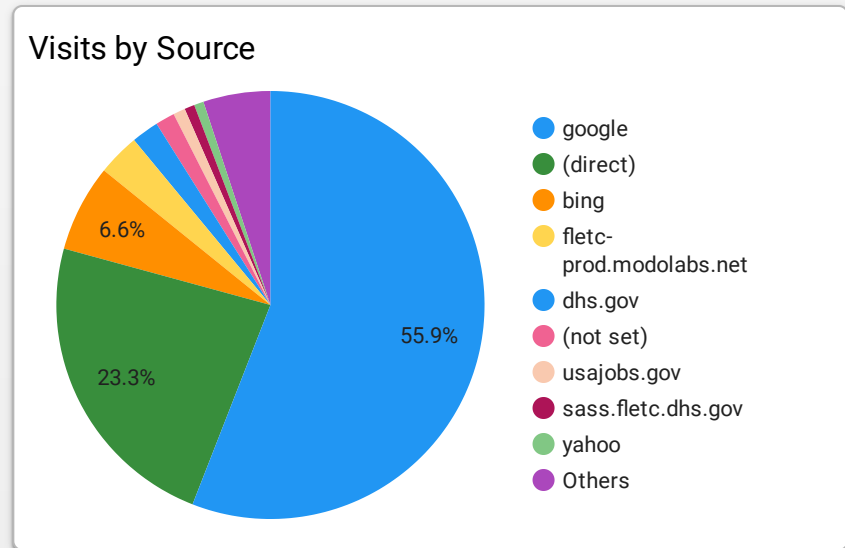

1 - 1 / 1 < >

Pageviews and Engagement

Views ▾	Engagement rate
1. 257,111	56.78%

1 - 1 / 1 < >

Active Users

Active users	30-day active users ▾
1... 79,084	158,249

1 - 1 / 1 < >

Top Overall Pages