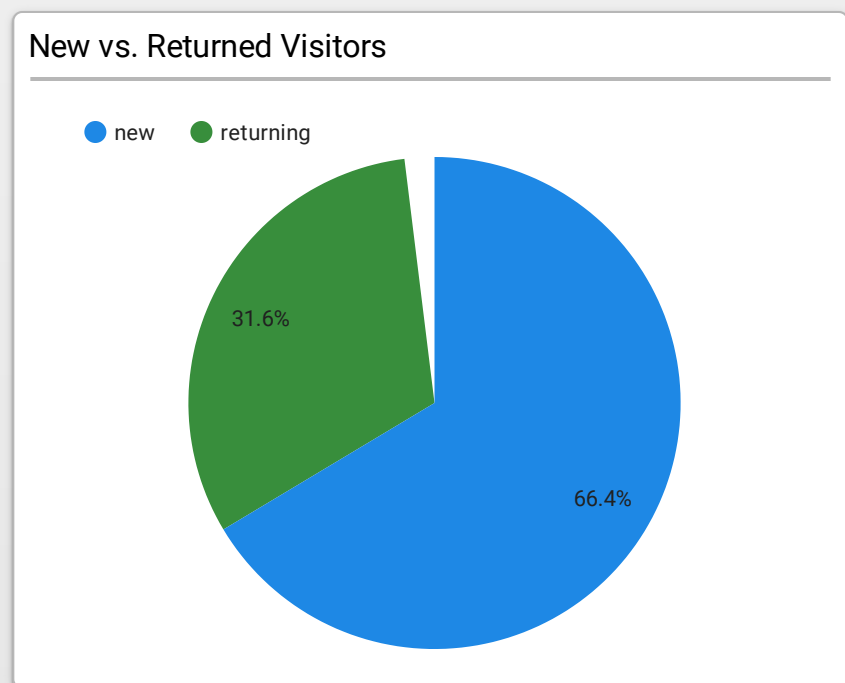

Top Overall Pages

Page title	Views ▾
No data