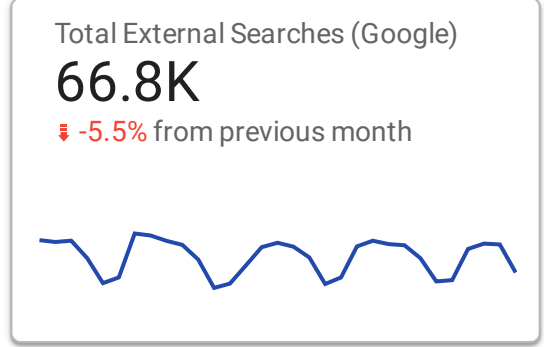

FLETC.gov Search Performance Metrics

Top Internal Searches by Search Term & Channel

Search term	Sessions
1.	1,269
2. fletc legal division handbook	2
3. +1 (912) 267-6627	1
4. 6627	1
5. 912) 267-6627	1
6. advanced mobile device examiner	1
7. arizona	1
8. biodegradable	1
9. citp	1
10. city of brunswick	1