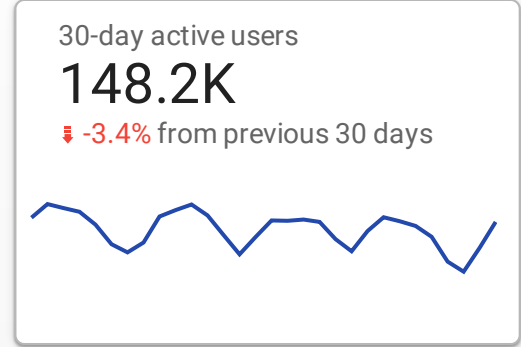

FLETC.gov Web Performance Metrics

Session Details

	Average session duration ▾	Engaged sessions
1.	00:02:50	62,439

1 - 1 / 1 < >

Pageviews and Engagement

	Views ▾	Engagement rate
1.	255,109	60.4%

1 - 1 / 1 < >