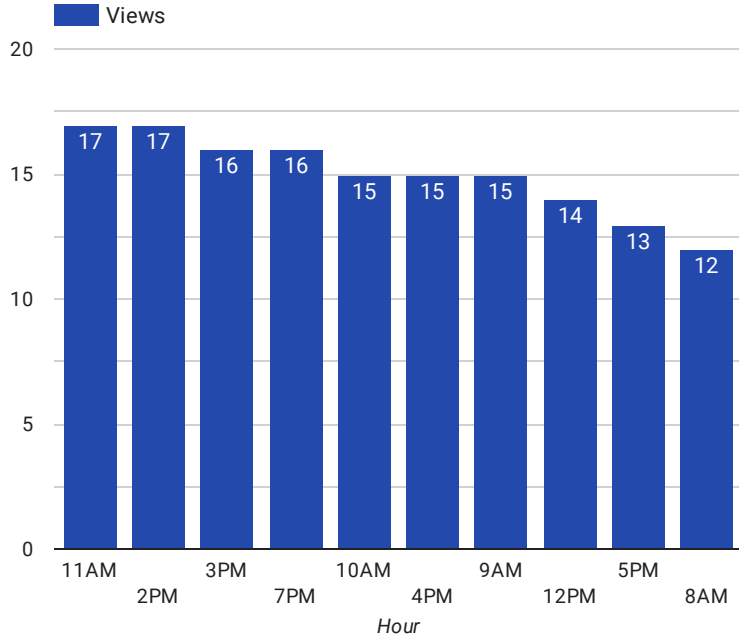

FLETC.gov Web Performance Metrics

Pageviews by Hour

Sessions and Pageviews by Source / Medium

	Session source / medium	Sessions
1.	google / organic	66,983
2.	bing / organic	7,231
3.	dhs.gov / referral	1,884
4.	usajobs.gov / referral	1,260
5.	sass.fletc.dhs.gov / referral	1,188
6.	fletc-prod.modolabs.net / ref...	1,298
7.	yahoo / organic	823
8.	duckduckgo / organic	833
9.	ncis.navy.mil / referral	358
10.	criminaljustice.ny.gov / refer...	176

1 - 100 / 408 < >

Sessions by Device Category

	Device category	Sessions
1.	desktop	53,524
2.	mobile	48,879
3.	tablet	820
4.	smart tv	3