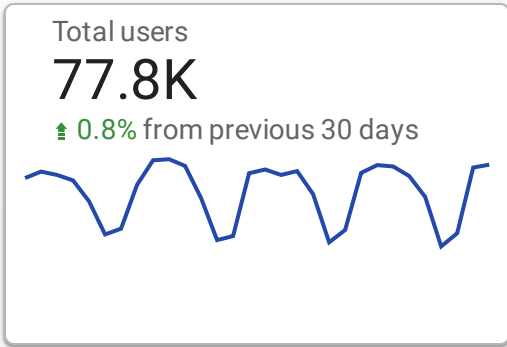

FLETC.gov Web Performance Metrics

Session Details

	Average session duration ▾	Engaged sessions
1.	00:02:50	62,439

1 - 1 / 1 < >

Pageviews and Engagement

	Views ▾	Engagement rate
1.	255,109	60.4%

1 - 1 / 1 < >