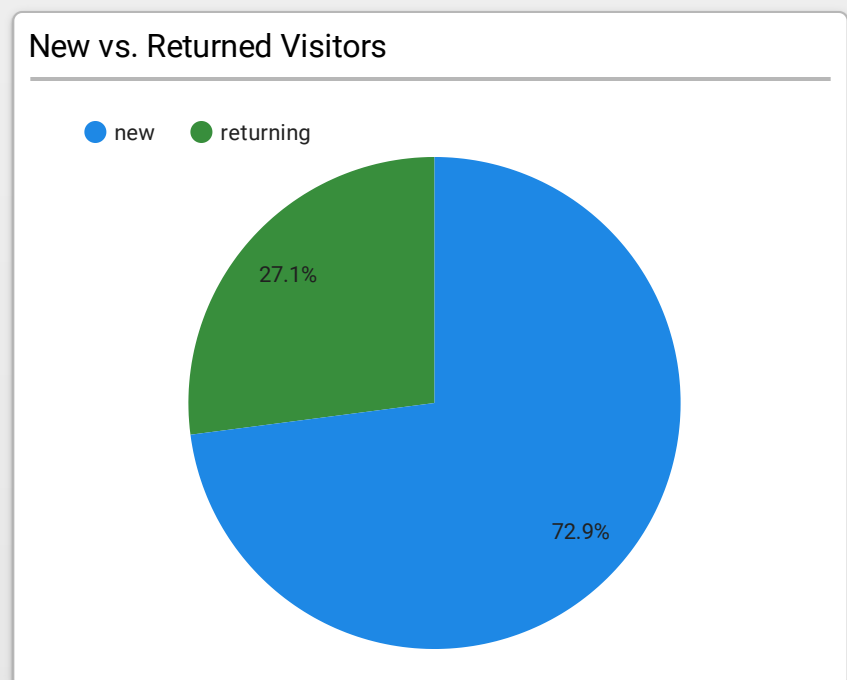

Top Overall Pages

	Page title	Views ▾
1.	TrainingCatalog|FederalLawEnforcementTrainin gCenters	1,085
2.	Frontpage|FederalLawEnforcementTrainingCent ers	671
3.	Glynco,Georgia|FederalLawEnforcementTraining Centers	430
4.	Frontpage | Federal Law Enforcement Training Centers	371
5.	Training|FederalLawEnforcementTrainingCenter s	362
6.	Programs|FederalLawEnforcementTrainingCent ers	233
7.	BasicPrograms|FederalLawEnforcementTraining Centers	194
8.	GlyncoCampusLife|FederalLawEnforcementTrai ningCenters	177
9.	Training Catalog | Federal Law Enforcement Training Centers	177
10.	SiteSearch|FederalLawEnforcementTrainingCent ers	162

1 - 100 / 655 < >