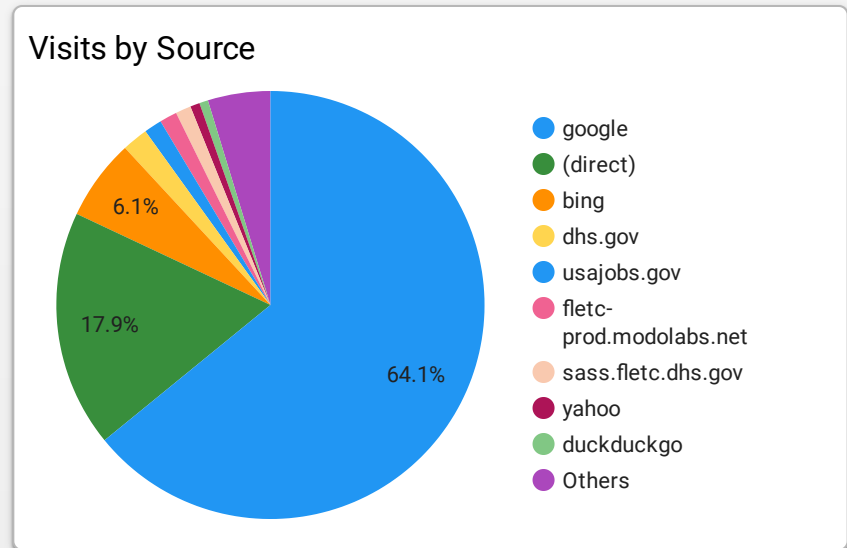

FLETC.gov Web Performance Metrics

Session Details

	Average session duration ▾	Engaged sessions
1.	00:02:50	62,439

1 - 1 / 1 < >

Pageviews and Engagement

	Views ▾	Engagement rate
1.	255,109	60.4%

1 - 1 / 1 < >

Active Users

	Active users	30-day active users ▾
1...	76,543	148,216

1 - 1 / 1 < >

Top Overall Pages

	Page title	Views ▾
1.	TrainingCatalog FederalLawEnforcementTrainin gCenters	1,085
2.	Frontpage FederalLawEnforcementTrainingCent ers	671
3.	Glynco,Georgia FederalLawEnforcementTraining Centers	430
4.	Frontpage Federal Law Enforcement Training Centers	371
5.	Training FederalLawEnforcementTrainingCenter s	362
6.	Programs FederalLawEnforcementTrainingCent ers	233
7.	BasicPrograms FederalLawEnforcementTraining Centers	194
8.	GlyncoCampusLife FederalLawEnforcementTrai ningCenters	177
9.	Training Catalog Federal Law Enforcement Training Centers	177
10.	SiteSearch FederalLawEnforcementTrainingCent ers	162