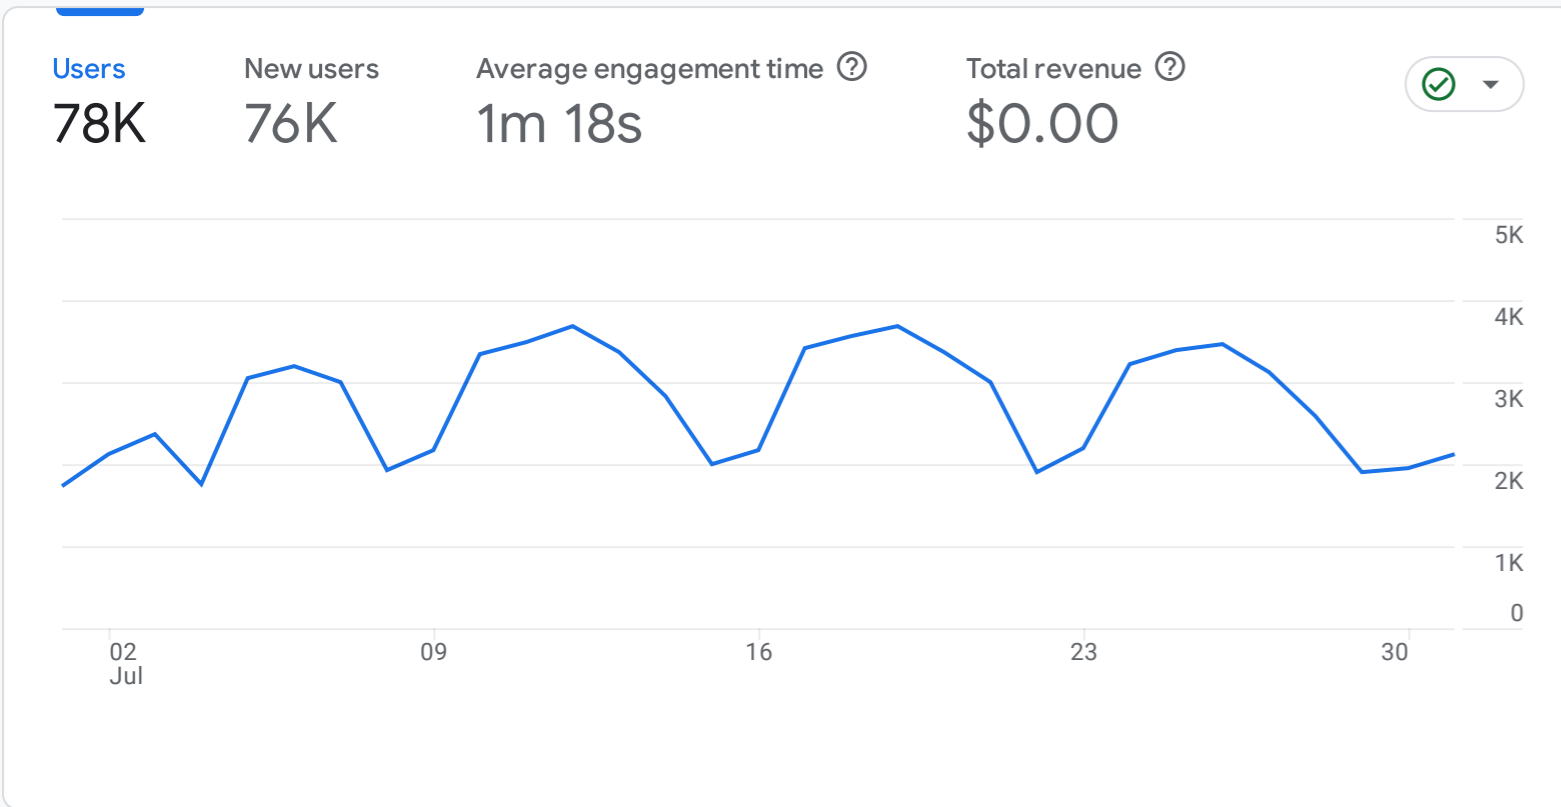

All Users Add comparison

Custom Jul 1 - Jul 31, 2023

Reports snapshot

WHERE DO YOUR NEW USERS COME FROM?

WHAT ARE YOUR TOP CAMPAIGNS?

HOW ARE ACTIVE USERS TRENDING?

HOW WELL DO YOU RETAIN YOUR USERS?

WHICH PAGES AND SCREENS GET THE MOST VIEWS?