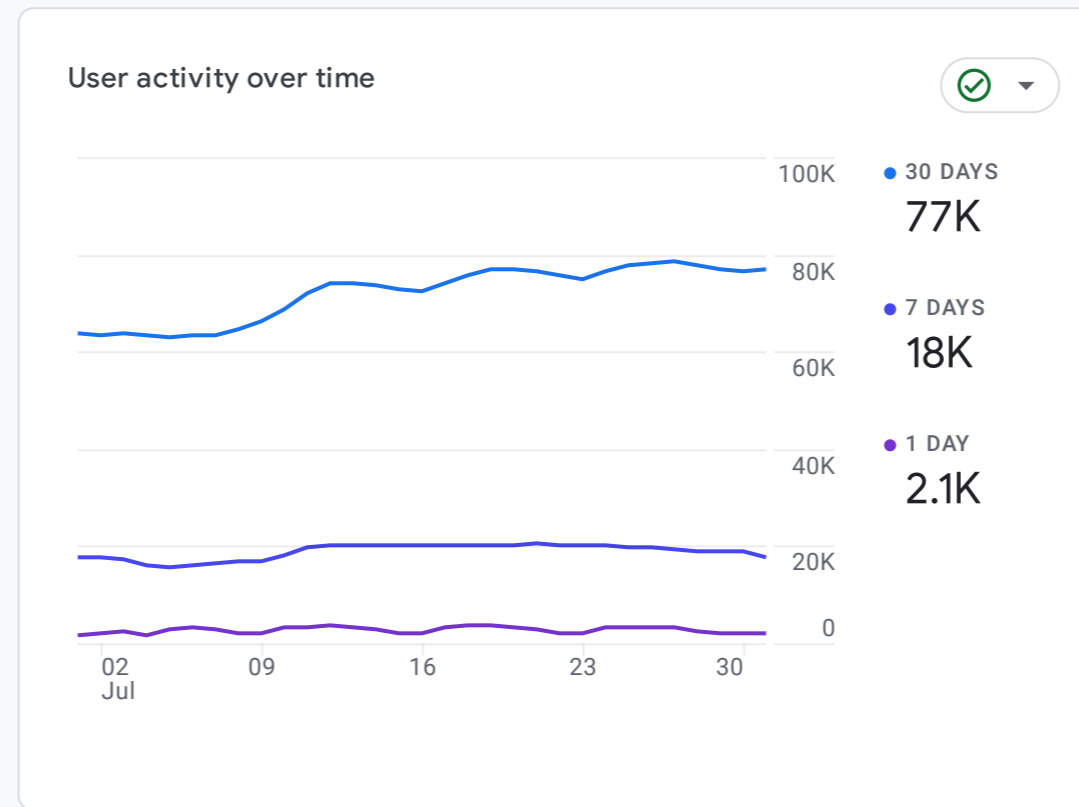

All Users Add comparison

Custom Jul 1 - Jul 31, 2023

Reports snapshot

WHERE DO YOUR NEW USERS COME FROM?

WHAT ARE YOUR TOP CAMPAIGNS?

HOW ARE ACTIVE USERS TRENDING?

HOW WELL DO YOU RETAIN YOUR USERS?

WHICH PAGES AND SCREENS GET THE MOST VIEWS?

WHAT ARE YOUR TOP EVENTS?