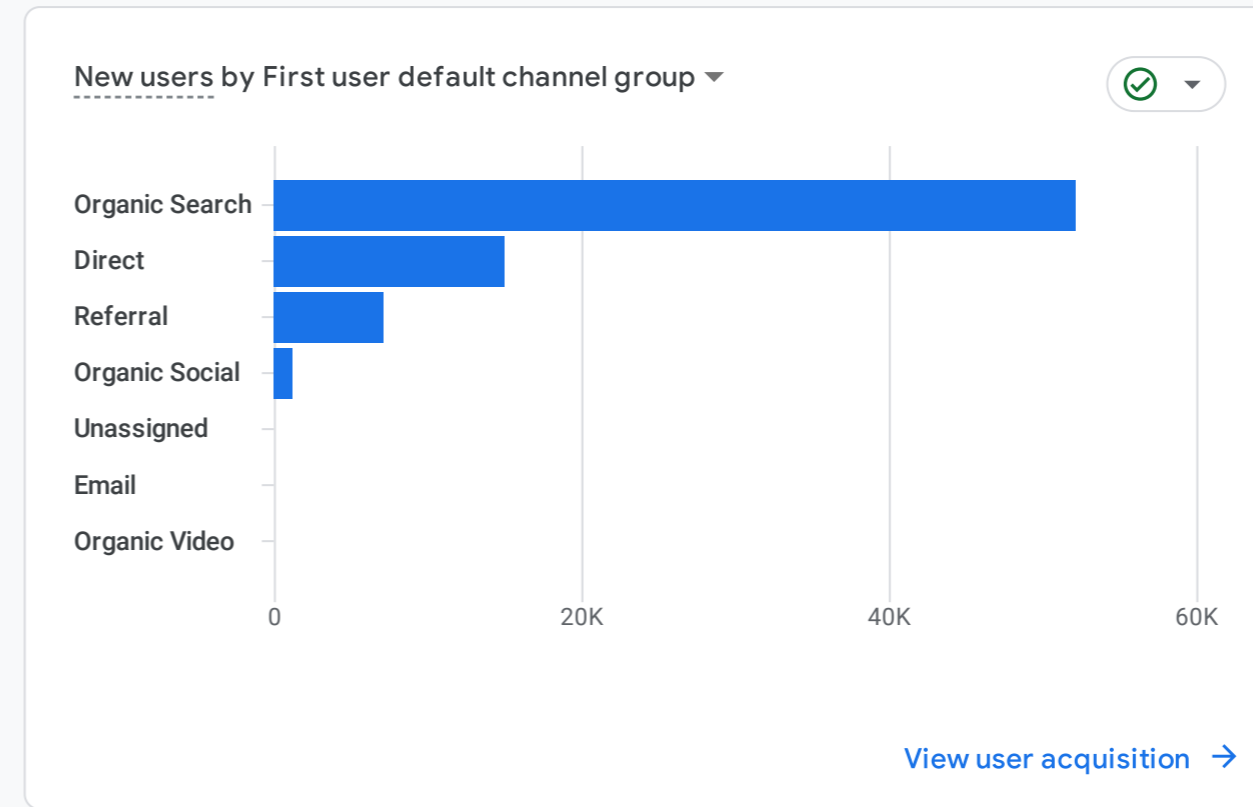

All Users Add comparison

Custom Jul 1 - Jul 31, 2023

Reports snapshot

WHERE DO YOUR NEW USERS COME FROM?

WHAT ARE YOUR TOP CAMPAIGNS?

HOW ARE ACTIVE USERS TRENDING?

HOW WELL DO YOU RETAIN YOUR USERS?

WHICH PAGES AND SCREENS GET THE MOST VIEWS?