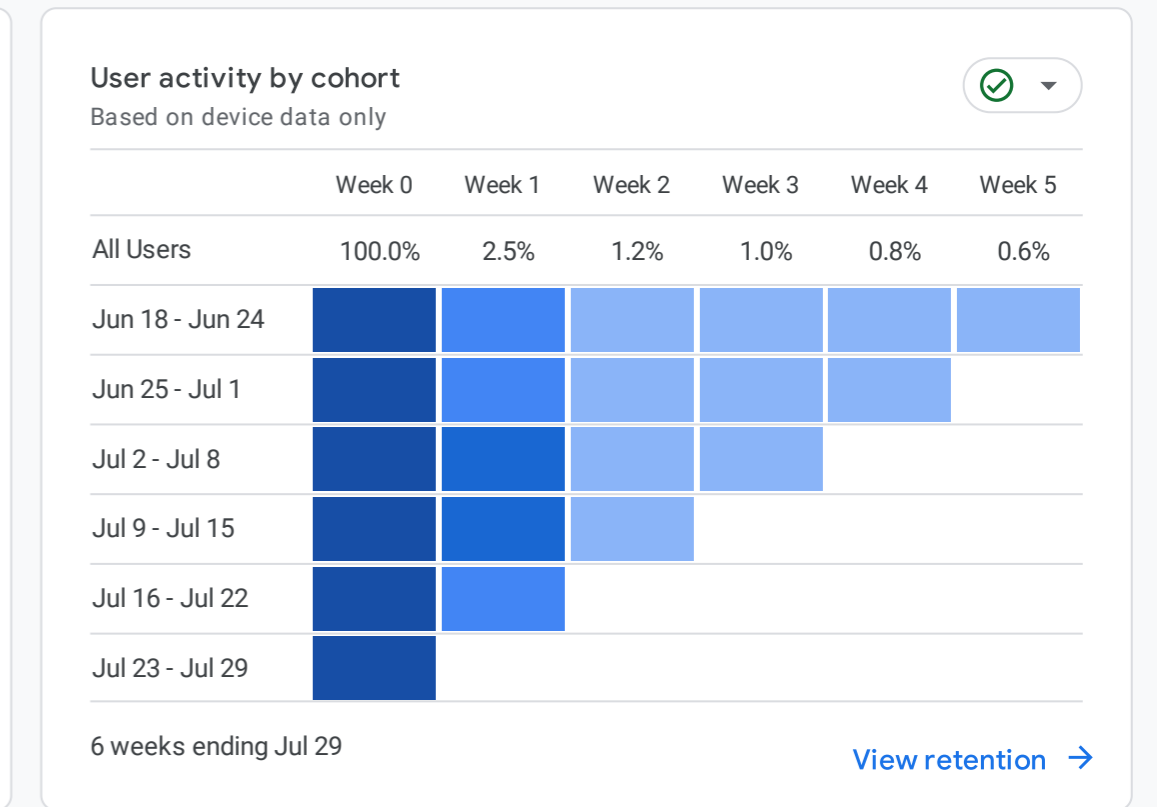

All Users Add comparison

Custom Jul 1 - Jul 31, 2023

Reports snapshot

WHERE DO YOUR NEW USERS COME FROM?

WHAT ARE YOUR TOP CAMPAIGNS?

HOW ARE ACTIVE USERS TRENDING?

HOW WELL DO YOU RETAIN YOUR USERS?

WHICH PAGES AND SCREENS GET THE MOST VIEWS?