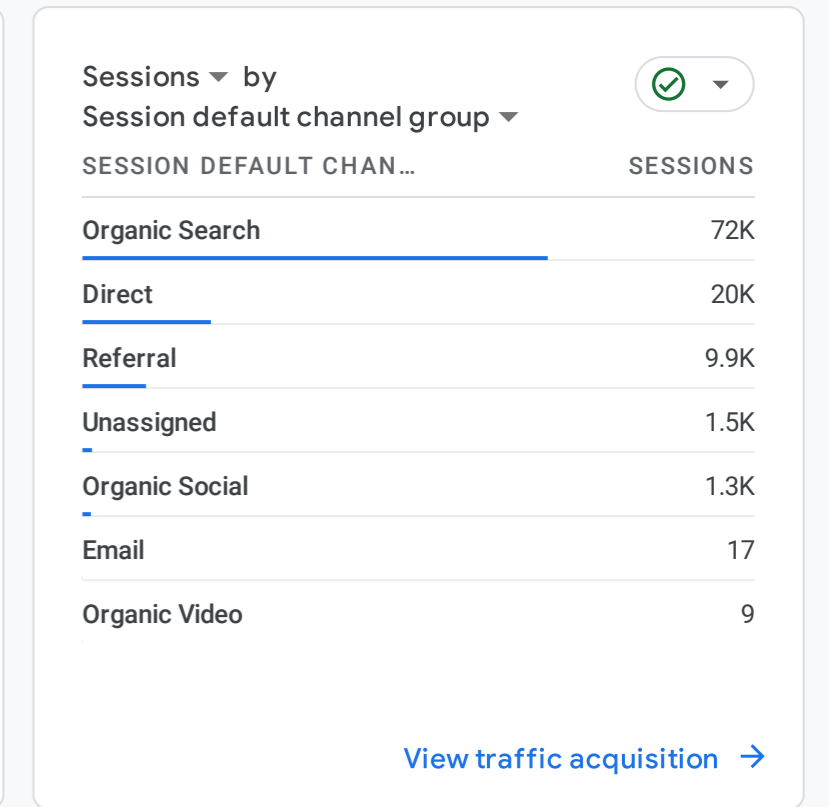

All Users Add comparison

Custom Jul 1 - Jul 31, 2023

Reports snapshot

WHERE DO YOUR NEW USERS COME FROM?

WHAT ARE YOUR TOP CAMPAIGNS?

HOW ARE ACTIVE USERS TRENDING?

HOW WELL DO YOU RETAIN YOUR USERS?

WHICH PAGES AND SCREENS GET THE MOST VIEWS?

WHAT ARE YOUR TOP EVENTS?