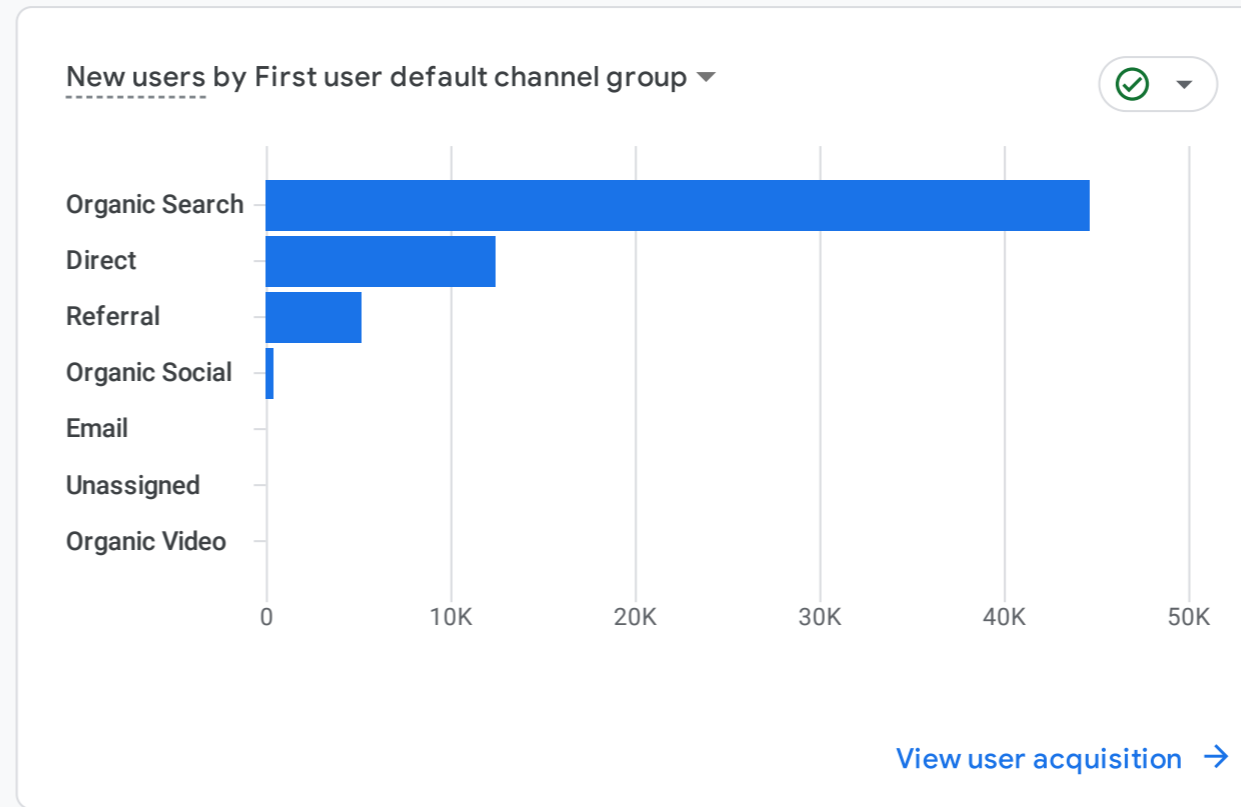

All Users Add comparison

Custom Jun 1 - Jun 30, 2023

Reports snapshot

WHERE DO YOUR NEW USERS COME FROM?

WHAT ARE YOUR TOP CAMPAIGNS?

HOW ARE ACTIVE USERS TRENDING?

HOW WELL DO YOU RETAIN YOUR USERS?

WHICH PAGES AND SCREENS GET THE MOST VIEWS?

WHAT ARE YOUR TOP EVENTS?