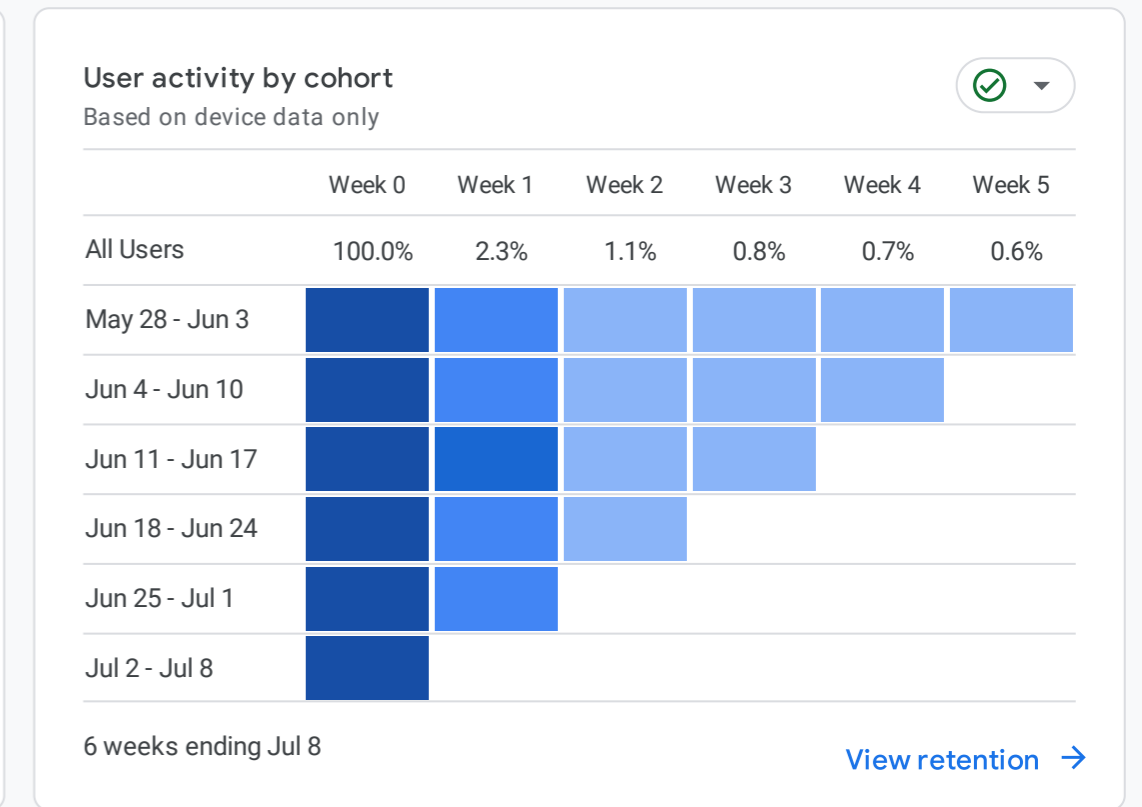

All Users Add comparison

Custom Jun 1 - Jun 30, 2023

Reports snapshot

WHERE DO YOUR NEW USERS COME FROM?

WHAT ARE YOUR TOP CAMPAIGNS?

HOW ARE ACTIVE USERS TRENDING?

HOW WELL DO YOU RETAIN YOUR USERS?

WHICH PAGES AND SCREENS GET THE MOST VIEWS?