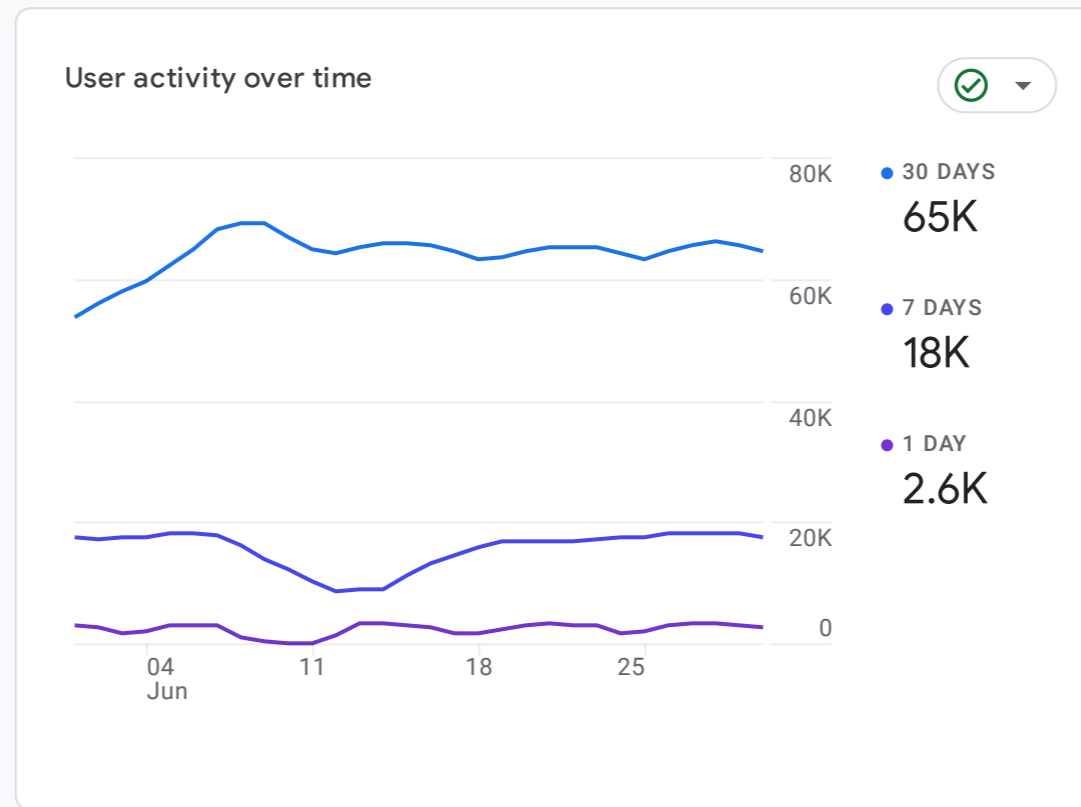

All Users Add comparison

Custom Jun 1 - Jun 30, 2023

Reports snapshot

WHERE DO YOUR NEW USERS COME FROM?

WHAT ARE YOUR TOP CAMPAIGNS?

HOW ARE ACTIVE USERS TRENDING?

HOW WELL DO YOU RETAIN YOUR USERS?

WHICH PAGES AND SCREENS GET THE MOST VIEWS?

WHAT ARE YOUR TOP EVENTS?