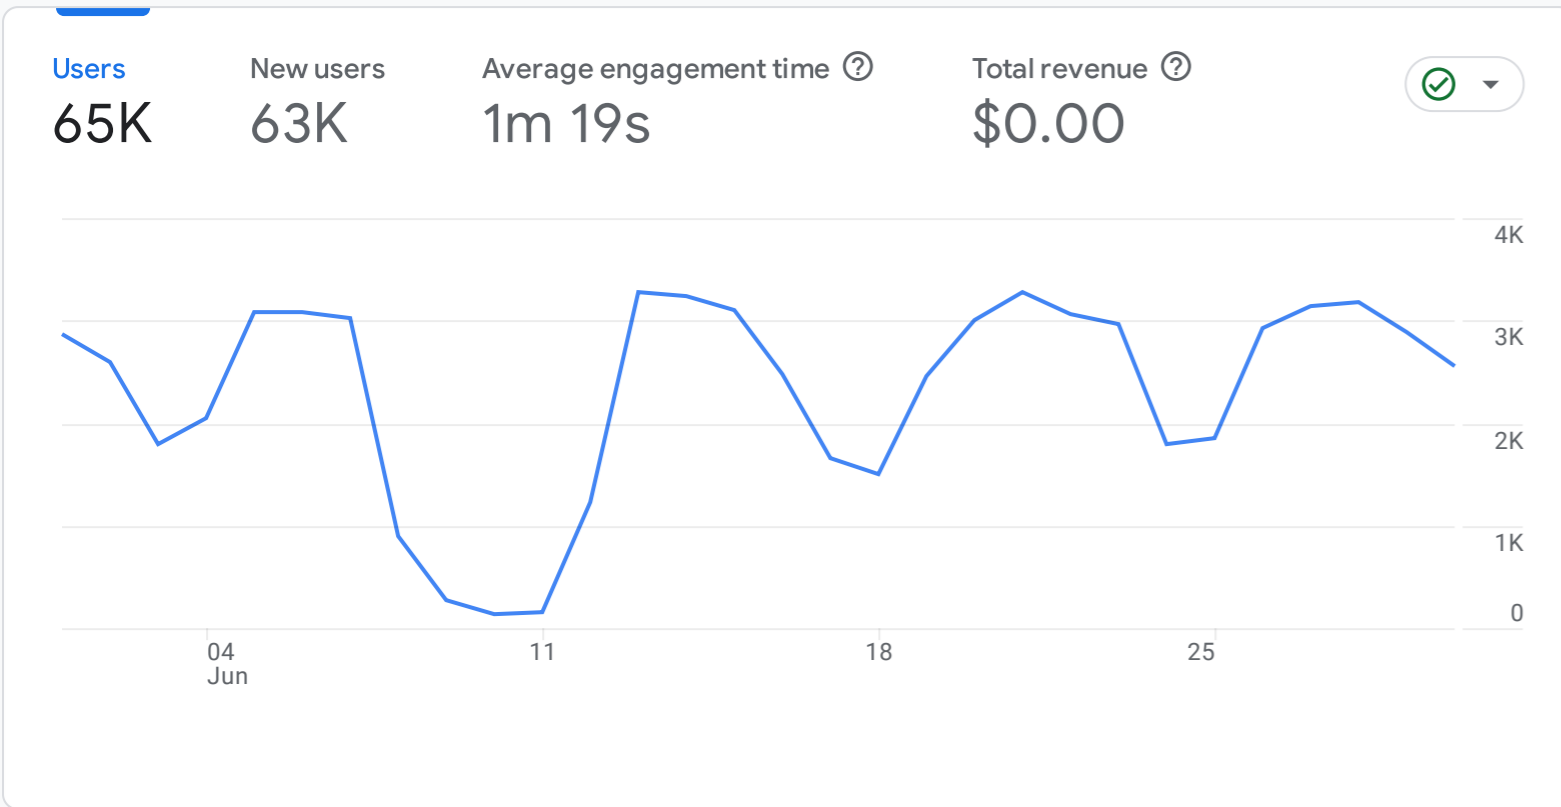

All Users Add comparison

Custom Jun 1 - Jun 30, 2023

Reports snapshot

WHERE DO YOUR NEW USERS COME FROM?

WHAT ARE YOUR TOP CAMPAIGNS?

HOW ARE ACTIVE USERS TRENDING?

HOW WELL DO YOU RETAIN YOUR USERS?

WHICH PAGES AND SCREENS GET THE MOST VIEWS?