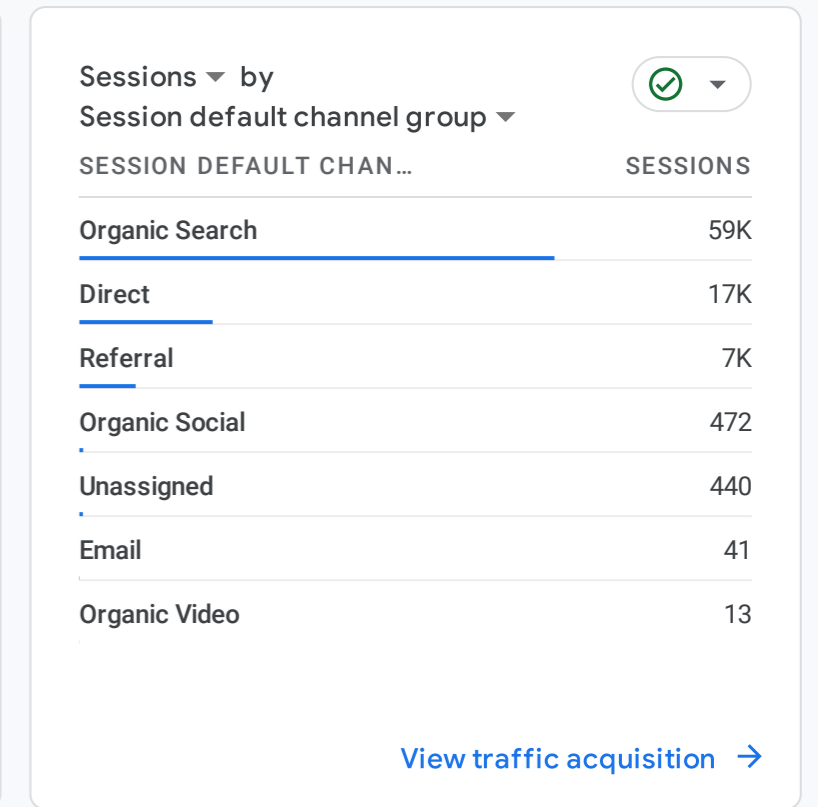

All Users Add comparison

Custom Jun 1 - Jun 30, 2023

Reports snapshot

WHERE DO YOUR NEW USERS COME FROM?

WHAT ARE YOUR TOP CAMPAIGNS?

HOW ARE ACTIVE USERS TRENDING?

HOW WELL DO YOU RETAIN YOUR USERS?

WHICH PAGES AND SCREENS GET THE MOST VIEWS?

WHAT ARE YOUR TOP EVENTS?