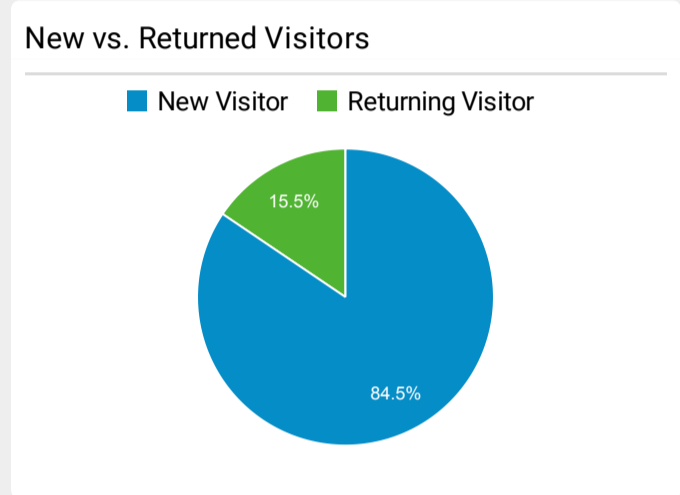

FLETC.gov Web Performance Metrics

Jan 1, 2023 - Jan 31, 2023

All Users
100.00% Sessions

Top Pages

Page Title	Pageviews	Bounce Rate
Training Catalog Federal Law Enforcement Training Centers	39,415	36.60%
Frontpage Federal Law Enforcement Training Centers	31,985	36.34%
Glynco, Georgia Federal Law Enforcement Training Centers	17,364	50.16%
Locations Federal Law Enforcement Training Centers	6,719	46.86%
PEB Scores for Age and Gender Federal Law Enforcement Training Centers	5,650	9.89%
Glynco Campus Life Federal Law Enforcement Training Centers	5,156	37.50%
Artesia, New Mexico Federal Law Enforcement Training Centers	4,626	51.07%
Site Search Federal Law Enforcement Training Centers	4,445	49.77%
Criminal Investigator Training Program Federal Law Enforcement Training Centers	4,428	62.71%
Execution of a Search Warrant (I) (MP3) Federal Law Enforcement Training Centers	4,359	87.37%

Visits by Social Network

Social Network	Sessions
Facebook	320
LinkedIn	154
Twitter	92
reddit	57
Instagram	40
YouTube	14
Snapchat	2
WordPress	2
Naver	1
Pinterest	1

FLETC.gov Search Performance Metrics

Jan 1, 2023 - Jan 31, 2023