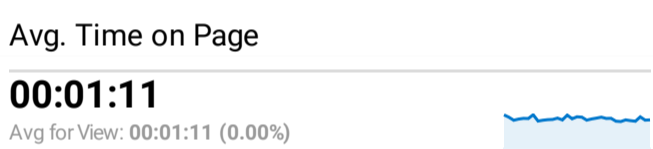

FLETC.gov Web Performance Metrics

Jan 1, 2023 - Jan 31, 2023

All Users
100.00% Sessions

Top Pages

Page Title	Pageviews	Bounce Rate
Training Catalog Federal Law Enforcement Training Centers	39,415	36.60%
Frontpage Federal Law Enforcement Training Centers	31,985	36.34%
Glynco, Georgia Federal Law Enforcement Training Centers	17,364	50.16%
Locations Federal Law Enforcement Training Centers	6,719	46.86%
PEB Scores for Age and Gender Federal Law Enforcement Training Centers	5,650	9.89%
Glynco Campus Life Federal Law Enforcement Training Centers	5,156	37.50%
Artesia, New Mexico Federal Law Enforcement Training Centers	4,626	51.07%
Site Search Federal Law Enforcement Training Centers	4,445	49.77%
Criminal Investigator Training Program Federal Law Enforcement Training Centers	4,428	62.71%
Execution of a Search Warrant (I) (MP3) Federal Law Enforcement Training Centers	4,359	87.37%

Visits by Social Network

Social Network	Sessions
Facebook	320
LinkedIn	154
Twitter	92
reddit	57
Instagram	40
YouTube	14
Snapchat	2
WordPress	2
Naver	1
Pinterest	1

FLETC.gov Search Performance Metrics

Jan 1, 2023 - Jan 31, 2023