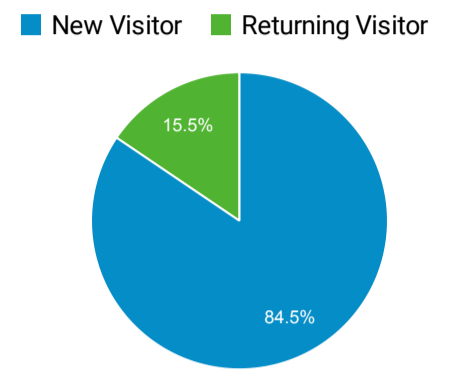

FLETC.gov Search Performance Metrics

Jan 1, 2023 - Jan 31, 2023

All Users
100.00% Sessions

Visits to FLETC.gov

105,868
% of Total: 100.00% (105,868)

Total Internal Searches

1
% of Total: 100.00% (1)

Total External Searches (Google)

74,241
% of Total: 70.13% (105,868)

Top Internal Searches by Search Term

Search Term	Total Unique Searches	Organic Searches
police academy ccrime scene and investigations programme	1	1

Top External Searches (Google - as reported)

Page Title	Sessions
Frontpage | Federal Law Enforcement Training Centers	10,843
Training Catalog | Federal Law Enforcement Training Centers	3,565
Glynco, Georgia | Federal Law Enforcement Training Centers	3,317
Execution of a Search Warrant (I) (MP3) | Federal Law Enforcement Training Centers	3,287
Locations | Federal Law Enforcement Training Centers	1,993
Criminal Investigator Training Program | Federal Law Enforcement Training Centers	1,904
PEB Scores for Age and Gender | Federal Law Enforcement Training Centers	1,892
FedBizOpps | Federal Law Enforcement Training Centers	1,439
P.O.S.T. Certification | Federal Law Enforcement Training Centers	1,285
Use of Force - Part II | Federal Law Enforcement Training Centers	1,185

New vs. Returned Visitors