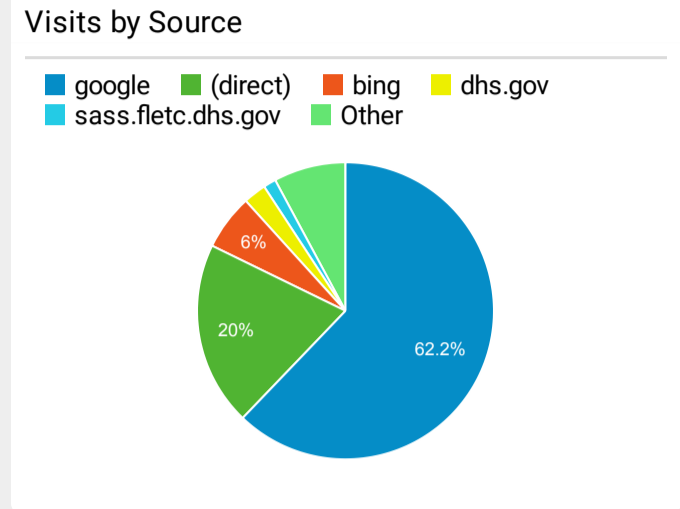

FLETC.gov Web Performance Metrics

Jan 1, 2023 - Jan 31, 2023

All Users
100.00% Sessions

Top Pages

Page Title	Pageviews	Bounce Rate
Training Catalog Federal Law Enforcement Training Centers	39,415	36.60%
Frontpage Federal Law Enforcement Training Centers	31,985	36.34%
Glynco, Georgia Federal Law Enforcement Training Centers	17,364	50.16%
Locations Federal Law Enforcement Training Centers	6,719	46.86%
PEB Scores for Age and Gender Federal Law Enforcement Training Centers	5,650	9.89%
Glynco Campus Life Federal Law Enforcement Training Centers	5,156	37.50%
Artesia, New Mexico Federal Law Enforcement Training Centers	4,626	51.07%
Site Search Federal Law Enforcement Training Centers	4,445	49.77%
Criminal Investigator Training Program Federal Law Enforcement Training Centers	4,428	62.71%
Execution of a Search Warrant (I) (MP3) Federal Law Enforcement Training Centers	4,359	87.37%

Visits by Social Network

Social Network	Sessions
Facebook	320
LinkedIn	154
Twitter	92
reddit	57
Instagram	40
YouTube	14
Snapchat	2
WordPress	2
Naver	1
Pinterest	1

FLETC.gov Search Performance Metrics

Jan 1, 2023 - Jan 31, 2023