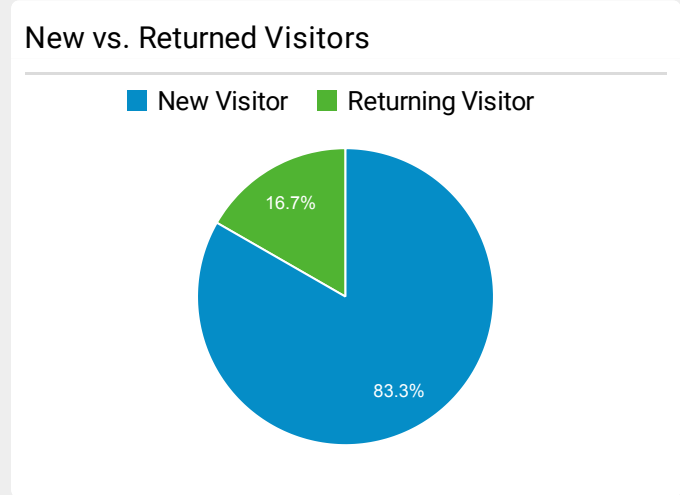

FLETC.gov Web Performance Metrics

Dec 1, 2022 - Dec 31, 2022

All Users
100.00% Sessions

Top Pages

Page Title	Pageviews	Bounce Rate
Frontpage Federal Law Enforcement Training Centers	23,232	37.86%
Training Catalog Federal Law Enforcement Training Centers	21,743	35.07%
Glynco, Georgia Federal Law Enforcement Training Centers	12,435	53.59%
PEB Scores for Age and Gender Federal Law Enforcement Training Centers	5,398	9.02%
Search the Training Catalog Federal Law Enforcement Training Centers	4,479	37.56%
Locations Federal Law Enforcement Training Centers	4,032	45.13%
Glynco Campus Life Federal Law Enforcement Training Centers	3,691	38.14%
Criminal Investigator Training Program Federal Law Enforcement Training Centers	3,522	62.93%
Basic Programs Federal Law Enforcement Training Centers	3,366	33.95%
Artesia, New Mexico Federal Law Enforcement Training Centers	3,339	50.80%

Visits by Social Network

Social Network	Sessions
LinkedIn	257
Facebook	239
Instagram	53
reddit	36
Twitter	33
YouTube	8
Hacker News	3
Instagram Stories	2
Quora	2
Snapchat	2

FLETC.gov Search Performance Metrics