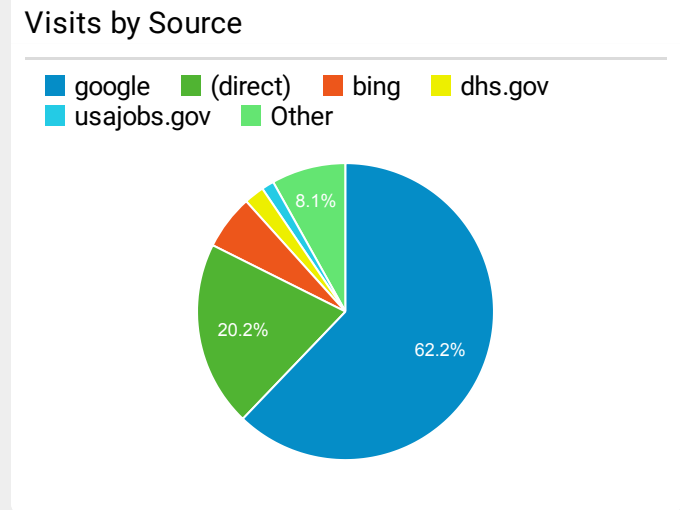

FLETC.gov Web Performance Metrics

Dec 1, 2022 - Dec 31, 2022

All Users
100.00% Sessions

Top Pages

Page Title	Pageviews	Bounce Rate
Frontpage Federal Law Enforcement Training Centers	23,232	37.86%
Training Catalog Federal Law Enforcement Training Centers	21,743	35.07%
Glynco, Georgia Federal Law Enforcement Training Centers	12,435	53.59%
PEB Scores for Age and Gender Federal Law Enforcement Training Centers	5,398	9.02%
Search the Training Catalog Federal Law Enforcement Training Centers	4,479	37.56%
Locations Federal Law Enforcement Training Centers	4,032	45.13%
Glynco Campus Life Federal Law Enforcement Training Centers	3,691	38.14%
Criminal Investigator Training Program Federal Law Enforcement Training Centers	3,522	62.93%
Basic Programs Federal Law Enforcement Training Centers	3,366	33.95%
Artesia, New Mexico Federal Law Enforcement Training Centers	3,339	50.80%

Visits by Social Network

Social Network	Sessions
LinkedIn	257
Facebook	239
Instagram	53
reddit	36
Twitter	33
YouTube	8
Hacker News	3
Instagram Stories	2
Quora	2
Snapchat	2

FLETC.gov Search Performance Metrics