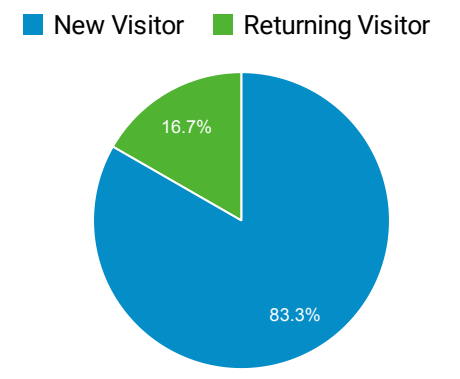

FLETC.gov Search Performance Metrics

Dec 1, 2022 - Dec 31, 2022

All Users
100.00% Sessions

Visits to FLETC.gov

78,188
% of Total: 100.00% (78,188)

Total Internal Searches

4
% of Total: 100.00% (4)

Total External Searches (Google)

54,768
% of Total: 70.05% (78,188)

Top Internal Searches by Search Term

Search Term	Total Unique Searches	Organic Searches
cache:7JvBGJEPiu4J:https://www.fletc.gov/cheltenham-maryland	1	1
cache:www.fletc.gov	1	0
https://www.fletc.gov/glynco-student-info	1	1
https://www.fletc.gov/site-page/peb-scores-age-and-gender	1	1

Top External Searches (Google - as reported)

Page Title	Sessions
Frontpage | Federal Law Enforcement Training Centers	7,173
Execution of a Search Warrant (I) (MP3) | Federal Law Enforcement Training Centers	2,557
Glynco, Georgia | Federal Law Enforcement Training Centers	2,341
Training Catalog | Federal Law Enforcement Training Centers	1,910
PEB Scores for Age and Gender | Federal Law Enforcement Training Centers	1,686
Criminal Investigator Training Program | Federal Law Enforcement Training Centers	1,529
Use of Force - Part II | Federal Law Enforcement Training Centers	1,184
FedBizOpps | Federal Law Enforcement Training Centers	1,171
P.O.S.T. Certification | Federal Law Enforcement Training Centers	1,034
Federal Conspiracy Law (Mp3) | Federal Law Enforcement Training Centers	1,023

New vs. Returned Visitors