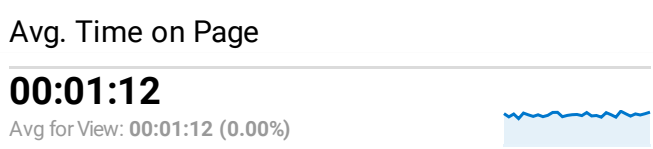

FLETC.gov Web Performance Metrics

Dec 1, 2022 - Dec 31, 2022

All Users
100.00% Sessions

Top Pages

Page Title	Pageviews	Bounce Rate
Frontpage Federal Law Enforcement Training Centers	23,232	37.86%
Training Catalog Federal Law Enforcement Training Centers	21,743	35.07%
Glynco, Georgia Federal Law Enforcement Training Centers	12,435	53.59%
PEB Scores for Age and Gender Federal Law Enforcement Training Centers	5,398	9.02%
Search the Training Catalog Federal Law Enforcement Training Centers	4,479	37.56%
Locations Federal Law Enforcement Training Centers	4,032	45.13%
Glynco Campus Life Federal Law Enforcement Training Centers	3,691	38.14%
Criminal Investigator Training Program Federal Law Enforcement Training Centers	3,522	62.93%
Basic Programs Federal Law Enforcement Training Centers	3,366	33.95%
Artesia, New Mexico Federal Law Enforcement Training Centers	3,339	50.80%

Visits by Social Network

Social Network	Sessions
LinkedIn	257
Facebook	239
Instagram	53
reddit	36
Twitter	33
YouTube	8
Hacker News	3
Instagram Stories	2
Quora	2
Snapchat	2

FLETC.gov Search Performance Metrics