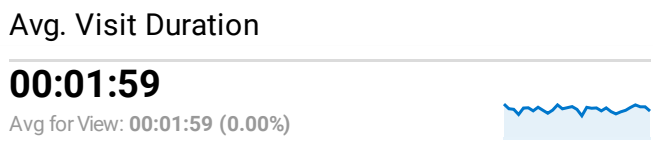

FLETC.gov Web Performance Metrics

Dec 1, 2022 - Dec 31, 2022

All Users
100.00% Sessions

Top Pages

Page Title	Pageviews	Bounce Rate
Frontpage Federal Law Enforcement Training Centers	23,232	37.86%
Training Catalog Federal Law Enforcement Training Centers	21,743	35.07%
Glynco, Georgia Federal Law Enforcement Training Centers	12,435	53.59%
PEB Scores for Age and Gender Federal Law Enforcement Training Centers	5,398	9.02%
Search the Training Catalog Federal Law Enforcement Training Centers	4,479	37.56%
Locations Federal Law Enforcement Training Centers	4,032	45.13%
Glynco Campus Life Federal Law Enforcement Training Centers	3,691	38.14%
Criminal Investigator Training Program Federal Law Enforcement Training Centers	3,522	62.93%
Basic Programs Federal Law Enforcement Training Centers	3,366	33.95%
Artesia, New Mexico Federal Law Enforcement Training Centers	3,339	50.80%

Visits by Social Network

Social Network	Sessions
LinkedIn	257
Facebook	239
Instagram	53
reddit	36
Twitter	33
YouTube	8
Hacker News	3
Instagram Stories	2
Quora	2
Snapchat	2

FLETC.gov Search Performance Metrics