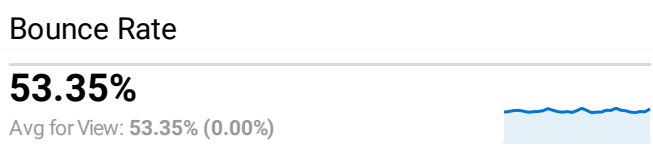

FLETC.gov Web Performance Metrics

Dec 1, 2022 - Dec 31, 2022

All Users
100.00% Sessions

Top Pages

Page Title	Pageviews	Bounce Rate
Frontpage Federal Law Enforcement Training Centers	23,232	37.86%
Training Catalog Federal Law Enforcement Training Centers	21,743	35.07%
Glynco, Georgia Federal Law Enforcement Training Centers	12,435	53.59%
PEB Scores for Age and Gender Federal Law Enforcement Training Centers	5,398	9.02%
Search the Training Catalog Federal Law Enforcement Training Centers	4,479	37.56%
Locations Federal Law Enforcement Training Centers	4,032	45.13%
Glynco Campus Life Federal Law Enforcement Training Centers	3,691	38.14%
Criminal Investigator Training Program Federal Law Enforcement Training Centers	3,522	62.93%
Basic Programs Federal Law Enforcement Training Centers	3,366	33.95%
Artesia, New Mexico Federal Law Enforcement Training Centers	3,339	50.80%

Visits by Social Network

Social Network	Sessions
LinkedIn	257
Facebook	239
Instagram	53
reddit	36
Twitter	33
YouTube	8
Hacker News	3
Instagram Stories	2
Quora	2
Snapchat	2

FLETC.gov Search Performance Metrics