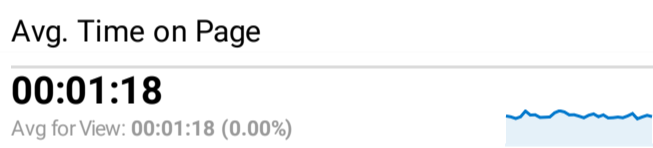

## FLETC.gov Web Performance Metrics

Mar 1, 2022 - Mar 31, 2022

**All Users**  
 100.00% Sessions

### Top Pages

Page Title	Pageviews	Bounce Rate
Frontpage   Federal Law Enforcement Training Centers	30,002	38.17%
Search the Training Catalog   Federal Law Enforcement Training Centers	28,946	35.75%
Glynco, Georgia   Federal Law Enforcement Training Centers	13,275	45.00%
Search   Federal Law Enforcement Training Centers	5,458	50.26%
Basic Programs   Federal Law Enforcement Training Centers	4,922	30.84%
PEB Scores for Age and Gender   Federal Law Enforcement Training Centers	4,063	11.33%
Glynco Campus Life   Federal Law Enforcement Training Centers	4,012	46.98%
Locations   Federal Law Enforcement Training Centers	4,004	45.57%
Artesia, New Mexico   Federal Law Enforcement Training Centers	3,723	41.15%
Criminal Investigator Training Program   Federal Law Enforcement Training Centers	3,261	65.44%

### Visits by Source