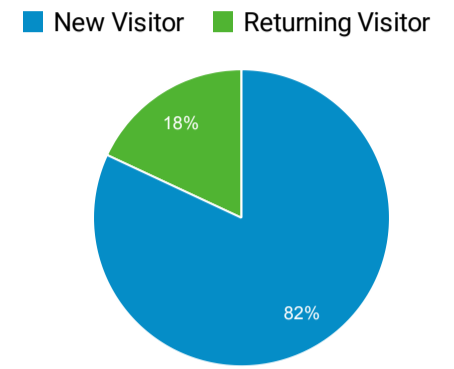

FLETC.gov Search Performance Metrics

Mar 1, 2022 - Mar 31, 2022

All Users
100.00% Sessions

Visits to FLETC.gov

89,264
% of Total: 100.00% (89,264)

Total Internal Searches

1
% of Total: 100.00% (1)

Total External Searches (Google)

59,464
% of Total: 66.62% (89,264)

Top Internal Searches by Search Term

Search Term	Total Unique Searches	Organic Searches
cache:rKmbgPOB2gEJ:https://www.fletc.gov/complete-practice-exam-set-pdf	1	1

Top External Searches (Google - as reported)

Page Title	Sessions
Frontpage | Federal Law Enforcement Training Centers	9,861
Glynco, Georgia | Federal Law Enforcement Training Centers	2,892
Search the Training Catalog | Federal Law Enforcement Training Centers	2,283
Execution of a Search Warrant (I) (MP3) | Federal Law Enforcement Training Centers	2,201
Criminal Investigator Training Program | Federal Law Enforcement Training Centers	1,467
PEB Scores for Age and Gender | Federal Law Enforcement Training Centers	1,277
Locations | Federal Law Enforcement Training Centers	1,019
FedBizOpps | Federal Law Enforcement Training Centers	964
Use of Force - Part II | Federal Law Enforcement Training Centers	904
P.O.S.T. Certification | Federal Law Enforcement Training Centers	888

New vs. Returned Visitors