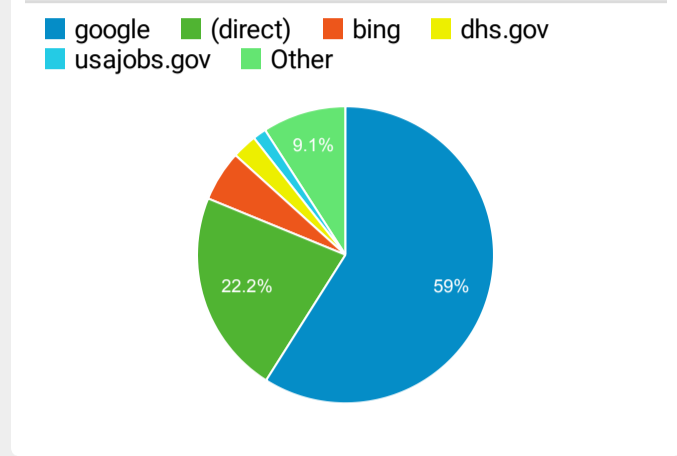

## FLETC.gov Web Performance Metrics

Mar 1, 2022 - Mar 31, 2022

**All Users**  
 100.00% Sessions

### Top Pages

Page Title	Pageviews	Bounce Rate
Frontpage   Federal Law Enforcement Training Centers	30,002	38.17%
Search the Training Catalog   Federal Law Enforcement Training Centers	28,946	35.75%
Glynco, Georgia   Federal Law Enforcement Training Centers	13,275	45.00%
Search   Federal Law Enforcement Training Centers	5,458	50.26%
Basic Programs   Federal Law Enforcement Training Centers	4,922	30.84%
PEB Scores for Age and Gender   Federal Law Enforcement Training Centers	4,063	11.33%
Glynco Campus Life   Federal Law Enforcement Training Centers	4,012	46.98%
Locations   Federal Law Enforcement Training Centers	4,004	45.57%
Artesia, New Mexico   Federal Law Enforcement Training Centers	3,723	41.15%
Criminal Investigator Training Program   Federal Law Enforcement Training Centers	3,261	65.44%

### Visits by Source