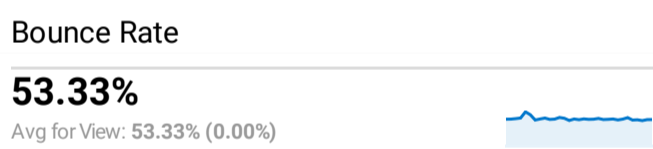

## FLETC.gov Web Performance Metrics

Mar 1, 2022 - Mar 31, 2022

**All Users**  
 100.00% Sessions

### Visits by Source