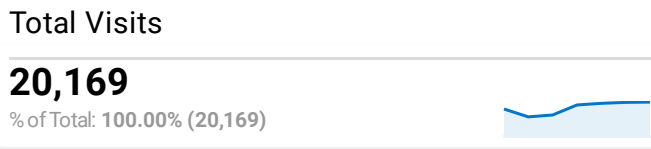

FLETC.gov Web Performance Metrics

Sep 24, 2021 - Sep 30, 2021

All Users
 100.00% Sessions

Top Pages

Page Title	Pageviews	Bounce Rate
Frontpage Federal Law Enforcement Training Centers	6,561	39.39%
Search the Training Catalog Federal Law Enforcement Training Centers	5,612	33.68%
Glynco, Georgia Federal Law Enforcement Training Centers	2,427	45.63%
Execution of a Search Warrant (I) (MP3) Federal Law Enforcement Training Centers	1,882	87.54%
Search Federal Law Enforcement Training Centers	1,402	61.54%
PEB Scores for Age and Gender Federal Law Enforcement Training Centers	1,134	13.48%
Basic Programs Federal Law Enforcement Training Centers	915	31.25%
Artesia, New Mexico Federal Law Enforcement Training Centers	765	39.74%
State, Local & Tribal Law Enforcement Training Federal Law Enforcement Training Centers	724	30.46%
Glynco Campus Life Federal Law Enforcement Training Centers	710	34.42%

Visits by Social Network

Social Network	Sessions
Facebook	115
LinkedIn	8
Instagram	7
reddit	6
Twitter	4
YouTube	2
Quora	1

FLETC.gov Search Performance Metrics

Sep 1, 2021 - Sep 30, 2021

All Users
 100.00% Sessions