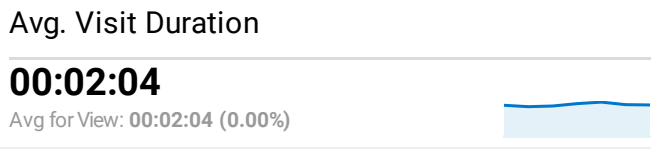

FLETC.gov Web Performance Metrics

Sep 24, 2021 - Sep 30, 2021

All Users
 100.00% Sessions

Top Pages

Page Title	Pageviews	Bounce Rate
Frontpage Federal Law Enforcement Training Centers	6,561	39.39%
Search the Training Catalog Federal Law Enforcement Training Centers	5,612	33.68%
Glynco, Georgia Federal Law Enforcement Training Centers	2,427	45.63%
Execution of a Search Warrant (I) (MP3) Federal Law Enforcement Training Centers	1,882	87.54%
Search Federal Law Enforcement Training Centers	1,402	61.54%
PEB Scores for Age and Gender Federal Law Enforcement Training Centers	1,134	13.48%
Basic Programs Federal Law Enforcement Training Centers	915	31.25%
Artesia, New Mexico Federal Law Enforcement Training Centers	765	39.74%
State, Local & Tribal Law Enforcement Training Federal Law Enforcement Training Centers	724	30.46%
Glynco Campus Life Federal Law Enforcement Training Centers	710	34.42%

Visits by Social Network

Social Network	Sessions
Facebook	115
LinkedIn	8
Instagram	7
reddit	6
Twitter	4
YouTube	2
Quora	1

FLETC.gov Search Performance Metrics

Sep 1, 2021 - Sep 30, 2021

All Users
 100.00% Sessions