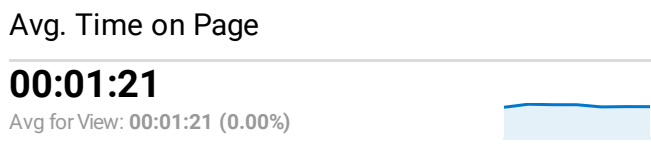

FLETC.gov Web Performance Metrics

Sep 24, 2021 - Sep 30, 2021

All Users
 100.00% Sessions

Top Pages

Page Title	Pageviews	Bounce Rate
Frontpage Federal Law Enforcement Training Centers	6,561	39.39%
Search the Training Catalog Federal Law Enforcement Training Centers	5,612	33.68%
Glynco, Georgia Federal Law Enforcement Training Centers	2,427	45.63%
Execution of a Search Warrant (I) (MP3) Federal Law Enforcement Training Centers	1,882	87.54%
Search Federal Law Enforcement Training Centers	1,402	61.54%
PEB Scores for Age and Gender Federal Law Enforcement Training Centers	1,134	13.48%
Basic Programs Federal Law Enforcement Training Centers	915	31.25%
Artesia, New Mexico Federal Law Enforcement Training Centers	765	39.74%
State, Local & Tribal Law Enforcement Training Federal Law Enforcement Training Centers	724	30.46%
Glynco Campus Life Federal Law Enforcement Training Centers	710	34.42%

Visits by Social Network

Social Network	Sessions
Facebook	115
LinkedIn	8
Instagram	7
reddit	6
Twitter	4
YouTube	2
Quora	1

FLETC.gov Search Performance Metrics

Sep 1, 2021 - Sep 30, 2021

All Users
 100.00% Sessions