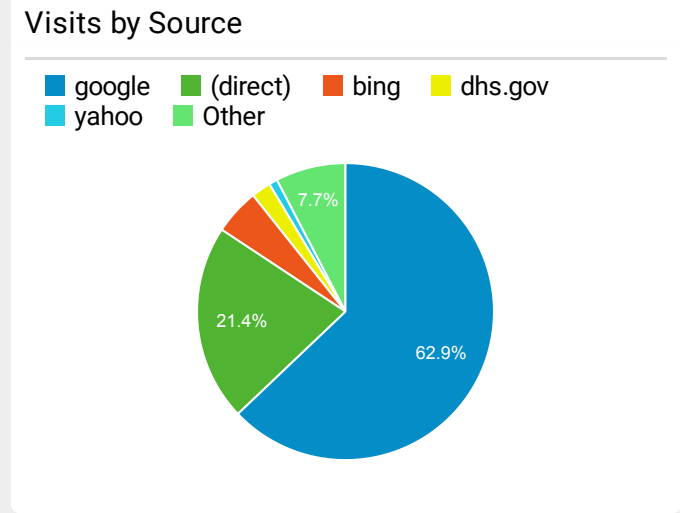

FLETC.gov Web Performance Metrics

Sep 24, 2021 - Sep 30, 2021

All Users
 100.00% Sessions

Top Pages

Page Title	Pageviews	Bounce Rate
Frontpage Federal Law Enforcement Training Centers	6,561	39.39%
Search the Training Catalog Federal Law Enforcement Training Centers	5,612	33.68%
Glynco, Georgia Federal Law Enforcement Training Centers	2,427	45.63%
Execution of a Search Warrant (I) (MP3) Federal Law Enforcement Training Centers	1,882	87.54%
Search Federal Law Enforcement Training Centers	1,402	61.54%
PEB Scores for Age and Gender Federal Law Enforcement Training Centers	1,134	13.48%
Basic Programs Federal Law Enforcement Training Centers	915	31.25%
Artesia, New Mexico Federal Law Enforcement Training Centers	765	39.74%
State, Local & Tribal Law Enforcement Training Federal Law Enforcement Training Centers	724	30.46%
Glynco Campus Life Federal Law Enforcement Training Centers	710	34.42%

Visits by Social Network

Social Network	Sessions
Facebook	115
LinkedIn	8
Instagram	7
reddit	6
Twitter	4
YouTube	2
Quora	1

FLETC.gov Search Performance Metrics

Sep 1, 2021 - Sep 30, 2021

All Users
 100.00% Sessions