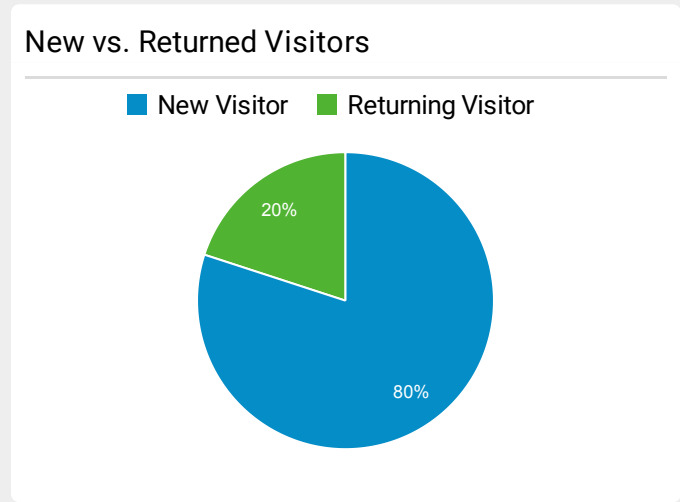

FLETC.gov Web Performance Metrics

Sep 24, 2021 - Sep 30, 2021

All Users
 100.00% Sessions

Top Pages

Page Title	Pageviews	Bounce Rate
Frontpage Federal Law Enforcement Training Centers	6,561	39.39%
Search the Training Catalog Federal Law Enforcement Training Centers	5,612	33.68%
Glynco, Georgia Federal Law Enforcement Training Centers	2,427	45.63%
Execution of a Search Warrant (I) (MP3) Federal Law Enforcement Training Centers	1,882	87.54%
Search Federal Law Enforcement Training Centers	1,402	61.54%
PEB Scores for Age and Gender Federal Law Enforcement Training Centers	1,134	13.48%
Basic Programs Federal Law Enforcement Training Centers	915	31.25%
Artesia, New Mexico Federal Law Enforcement Training Centers	765	39.74%
State, Local & Tribal Law Enforcement Training Federal Law Enforcement Training Centers	724	30.46%
Glynco Campus Life Federal Law Enforcement Training Centers	710	34.42%

Visits by Social Network

Social Network	Sessions
Facebook	115
LinkedIn	8
Instagram	7
reddit	6
Twitter	4
YouTube	2
Quora	1

FLETC.gov Search Performance Metrics

Sep 1, 2021 - Sep 30, 2021

All Users
 100.00% Sessions