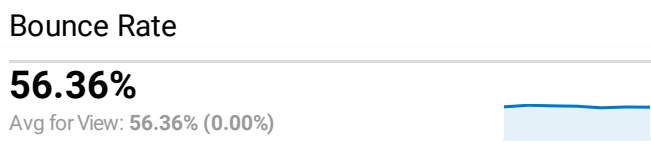

FLETC.gov Web Performance Metrics

Sep 24, 2021 - Sep 30, 2021

All Users
 100.00% Sessions

Top Pages

Page Title	Pageviews	Bounce Rate
Frontpage Federal Law Enforcement Training Centers	6,561	39.39%
Search the Training Catalog Federal Law Enforcement Training Centers	5,612	33.68%
Glynco, Georgia Federal Law Enforcement Training Centers	2,427	45.63%
Execution of a Search Warrant (I) (MP3) Federal Law Enforcement Training Centers	1,882	87.54%
Search Federal Law Enforcement Training Centers	1,402	61.54%
PEB Scores for Age and Gender Federal Law Enforcement Training Centers	1,134	13.48%
Basic Programs Federal Law Enforcement Training Centers	915	31.25%
Artesia, New Mexico Federal Law Enforcement Training Centers	765	39.74%
State, Local & Tribal Law Enforcement Training Federal Law Enforcement Training Centers	724	30.46%
Glynco Campus Life Federal Law Enforcement Training Centers	710	34.42%

Visits by Social Network

Social Network	Sessions
Facebook	115
LinkedIn	8
Instagram	7
reddit	6
Twitter	4
YouTube	2
Quora	1

FLETC.gov Search Performance Metrics

Sep 1, 2021 - Sep 30, 2021

All Users
 100.00% Sessions