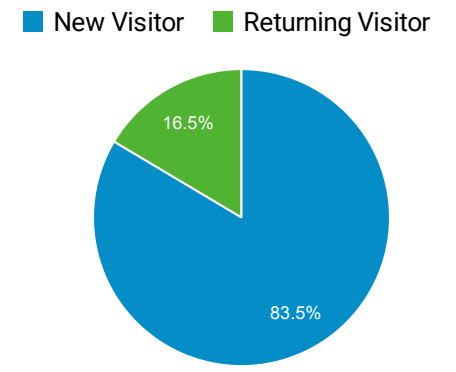

FLETC.gov Search Performance Metrics

Sep 1, 2021 - Sep 30, 2021

All Users
100.00% Sessions

Visits to FLETC.gov

84,339
% of Total: 100.00% (84,339)

Total Internal Searches

1
% of Total: 100.00% (1)

Total External Searches (Google)

57,993
% of Total: 68.76% (84,339)

Top Internal Searches by Search Term

Search Term	Total Unique Searches	Organic Searches
https://www.fletc.gov/artesia-student-info	1	1

Top External Searches (Google - as reported)

Page Title	Sessions
Frontpage | Federal Law Enforcement Training Centers	8,613
Execution of a Search Warrant (I) (MP3) | Federal Law Enforcement Training Centers	6,709
Glynco, Georgia | Federal Law Enforcement Training Centers	2,412
Search the Training Catalog | Federal Law Enforcement Training Centers	1,710
FedBizOpps | Federal Law Enforcement Training Centers	1,225
National Terrorism Advisory System | Federal Law Enforcement Training Centers	1,073
PEB Scores for Age and Gender | Federal Law Enforcement Training Centers	1,071
Physical Efficiency Battery (PEB) | Federal Law Enforcement Training Centers	961
Criminal Investigator Training Program | Federal Law Enforcement Training Centers	929
Artesia, New Mexico | Federal Law Enforcement Training Centers	847

New vs. Returned Visitors