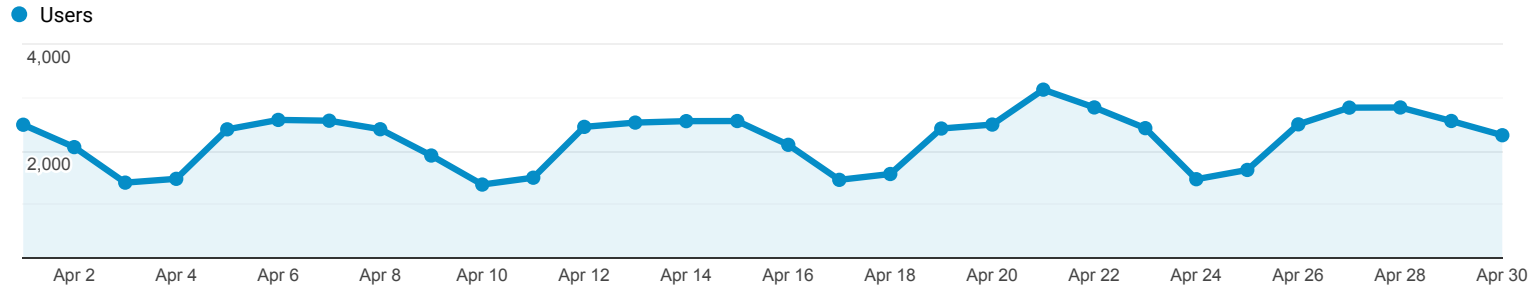

### Visits by Source

google (direct) bing  
dhs.gov yahoo Other

### New vs. Returned Visitors

New Visitor Returning Visitor

Overview

**All Users**  
100.00% Users

Apr 1, 2021 - Apr 30, 2021

Explorer

Summary

Device Category	Acquisition			Behavior			Conversions		
	Users	New Users	Sessions	Bounce Rate	Pages / Session	Avg. Session Duration	Goal Conversion Rate	Goal Completions	Goal Value
	<b>57,394</b> % of Total: 100.00% (57,394)	<b>53,735</b> % of Total: 100.10% (53,681)	<b>74,273</b> % of Total: 100.00% (74,273)	<b>58.28%</b> Avg for View: 58.28% (0.00%)	<b>2.74</b> Avg for View: 2.74 (0.00%)	<b>00:02:06</b> Avg for View: 00:02:06 (0.00%)	<b>0.00%</b> Avg for View: 0.00% (0.00%)	<b>0</b> % of Total: 0.00% (0)	<b>\$0.00</b> % of Total: 0.00% (0.00%)
1. desktop	<b>28,400</b> (49.47%)	25,627 (47.69%)	37,210 (50.10%)	52.91%	3.31	00:02:36	0.00%	0 (0.00%)	\$0.00 (0.00%)
2. mobile	<b>27,884</b> (48.57%)	27,113 (50.46%)	35,418 (47.69%)	63.98%	2.14	00:01:34	0.00%	0 (0.00%)	\$0.00 (0.00%)
3. tablet	<b>1,126</b> (1.96%)	995 (1.85%)	1,645 (2.21%)	57.26%	2.69	00:02:10	0.00%	0 (0.00%)	\$0.00 (0.00%)