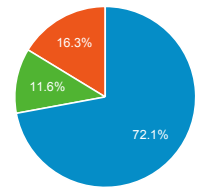

### Total External Searches (Google)

**49,929**  
% of Total: 67.22% (74,273)

### New vs. Returned Visitors

New Visitor Returning Visitor

### Avg. Visits per Visitor

1 2 Other