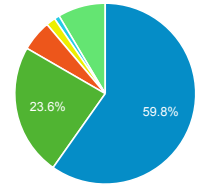

Avg. Visit Duration

00:02:06
Avg for View: 00:02:06 (0.00%)

Pageviews

203,622
% of Total: 100.00% (203,622)

Unique Visitors

57,394
% of Total: 100.00% (57,394)

Avg. Pages / Visit

2.74
Avg for View: 2.74 (0.00%)

Avg. Time on Page

00:01:12
Avg for View: 00:01:12 (0.00%)

Bounce Rate

58.28%
Avg for View: 58.28% (0.00%)

Top Pages

Page Title	Pageviews	Bounce Rate
Frontpage | Federal Law Enforcement Training Centers	26,287	37.99%
Search the Training Catalog | Federal Law Enforcement Training Centers	23,494	31.06%
Glynco, Georgia | Federal Law Enforcement Training Centers	9,604	54.81%
Execution of a Search Warrant (I) (MP3) | Federal Law Enforcement Training Centers	6,134	92.13%
PEB Scores for Age and Gender | Federal Law Enforcement Training Centers	5,730	8.28%
Search | Federal Law Enforcement Training Centers	5,698	61.83%
Basic Programs | Federal Law Enforcement Training Centers	4,082	35.95%
Artesia, New Mexico | Federal Law Enforcement Training Centers	3,939	55.08%
State, Local & Tribal Law Enforcement Training | Federal Law Enforcement Training Centers	3,079	53.82%
Physical Efficiency Battery (PEB) | Federal Law Enforcement Training Centers	2,753	55.28%

Visits by Social Network

Social Network	Sessions
Facebook	368
LinkedIn	129
Twitter	34
Instagram	17
reddit	17
YouTube	12
Vkontakte	7
Quora	6
Instagram Stories	1
Pinterest	1

Visits by Source

google (direct) bing
dhs.gov yahoo Other