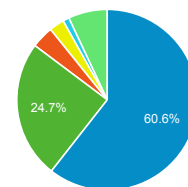

237,005
% of Total: 100.00% (237,005)

Unique Visitors

59,634
% of Total: 100.00% (59,634)

Avg. Pages / Visit

3.01
Avg for View: 3.01 (0.00%)

Avg. Time on Page

00:01:05
Avg for View: 00:01:05 (0.00%)

Bounce Rate

51.93%
Avg for View: 51.93% (0.00%)

Top Pages

Page Title	Pageviews	Bounce Rate
Search the Training Catalog FLETC	46,234	37.53%
Welcome to FLETC FLETC	24,788	38.90%
Glynco, Georgia FLETC	7,645	46.37%
Locations FLETC	5,274	49.43%
PEB Scores for Age and Gender FLETC	5,133	8.83%
FedBizOpps FLETC	5,015	45.66%
Careers and Internships FLETC	4,523	44.63%
Resources FLETC	4,311	51.42%
Basic Programs FLETC	4,221	41.67%
Physical Efficiency Battery (PEB) FLETC	3,492	53.46%

Visits by Social Network

Social Network	Sessions
Facebook	318
LinkedIn	85
Twitter	17
Instagram	15
Quora	11
YouTube	11
reddit	8
Google Groups	1
Hacker News	1

Visits by Source

■ google
 ■ (direct)
 ■ bing
 ■ search.usa.gov
 ■ usajobs.gov
 ■ Other