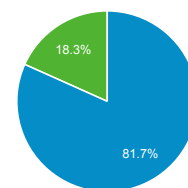

51.93%
Avg for View: 51.93% (0.00%)

Top Pages

Page Title	Pageviews	Bounce Rate
Search the Training Catalog FLETC	46,234	37.53%
Welcome to FLETC FLETC	24,788	38.90%
Glynco, Georgia FLETC	7,645	46.37%
Locations FLETC	5,274	49.43%
PEB Scores for Age and Gender FLETC	5,133	8.83%
FedBizOpps FLETC	5,015	45.66%
Careers and Internships FLETC	4,523	44.63%
Resources FLETC	4,311	51.42%
Basic Programs FLETC	4,221	41.67%
Physical Efficiency Battery (PEB) FLETC	3,492	53.46%

Visits by Social Network

Social Network	Sessions
Facebook	318
LinkedIn	85
Twitter	17
Instagram	15
Quora	11
YouTube	11
reddit	8
Google Groups	1
Hacker News	1

Visits by Source

■ google
 ■ (direct)
 ■ bing
 ■ search.usa.gov
 ■ usajobs.gov
 ■ Other

New vs. Returned Visitors

■ New Visitor
 ■ Returning Visitor

FLETC.gov Search Performance Metrics

Sep 1, 2020 - Sep 30, 2020

All Users
100.00% Sessions

Visits to FLETC.gov

78,760
% of Total: 100.00% (78,760)