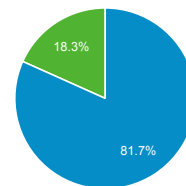

FLETC.gov Search Performance Metrics

Sep 1, 2020 - Sep 30, 2020

All Users
100.00% Sessions

Visits to FLETC.gov

78,760
% of Total: 100.00% (78,760)

Total Internal Searches

0
% of Total: 0.00% (0)

Total External Searches (Google)

52,025
% of Total: 66.06% (78,760)

Top Internal Searches by Search Term

Search Term	Total Unique Searches	Organic Searches

There is no data for this view.

Top External Searches (Google - as reported)

Page Title	Sessions
Welcome to FLETC | FLETC	7,874
FedBizOpps | FLETC	4,042
Execution of a Search Warrant (I) (MP 3) | FLETC	2,269
Search the Training Catalog | FLETC	2,096
Glynco, Georgia | FLETC	1,705
PEB Scores for Age and Gender | FLETC	1,238
Physical Efficiency Battery (PEB) | FLETC	1,015
Artesia, New Mexico | FLETC	914
Criminal Investigator Training Program | FLETC	817
Federal Air Marshal Training Program | FLETC	746

New vs. Returned Visitors

■ New Visitor ■ Returning Visitor