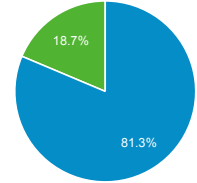

FLETC.gov Search Performance Metrics

Jan 1, 2020 - Jan 31, 2020

All Users
100.00% Sessions

Visits to FLETC.gov

115,915

% of Total: 100.00% (115,915)

Total Internal Searches

0

% of Total: 0.00% (0)

Total External Searches (Google)

76,391

% of Total: 65.90% (115,915)

Top Internal Searches by Search Term

Search Term	Total Unique Searches	Organic Searches

There is no data for this view.

Top External Searches (Google - as reported)

Page Title	Sessions
Welcome to FLETC | FLETC	10,855
National Terrorism Advisory System | FLETC	9,666
Search the Training Catalog | FLETC	3,579
Glynco, Georgia | FLETC	2,908
FedBizOpps | FLETC	1,365
PEB Scores for Age and Gender | FLETC	1,356
Customs and Border Protection, Officer Basic Training | FLETC	1,352
Execution of a Search Warrant (I) (MP 3) | FLETC	1,285
Physical Efficiency Battery (PEB) | FLETC	1,189
Criminal Investigator Training Program | FLETC	994

New vs. Returned Visitors

■ New Visitor ■ Returning Visitor