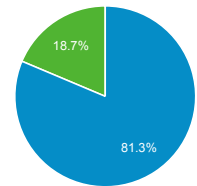

Top Pages

Page Title	Pageviews	Bounce Rate
Search the Training Catalog FLETC	90,837	26.53%
Welcome to FLETC FLETC	39,203	38.57%
Glynco, Georgia FLETC	15,665	40.29%
National Terrorism Advisory System FLETC	11,263	58.19%
Locations FLETC	10,868	43.81%
State, Local & Tribal Law Enforcement Training FLETC	6,975	33.11%
Basic Programs FLETC	6,650	31.65%
Resources FLETC	6,375	51.26%
PEB Scores for Age and Gender FLETC	5,751	12.76%
Careers and Internships FLETC	5,296	43.32%

Visits by Social Network

Social Network	Sessions
Facebook	748
Twitter	43
LinkedIn	24
Instagram	11
reddit	7
Quora	6
YouTube	6
Yelp	3
Blogger	1
foursquare	1

Visits by Source

google (direct) bing
search.usa.gov usajobs.gov
Other

New vs. Returned Visitors

New Visitor Returning Visitor

FLETC.gov Search Performance Metrics

Jan 1, 2020 - Jan 31, 2020

All Users
100.00% Sessions

Visits to FLETC.gov

115,915

% of Total: 100.00% (115,915)