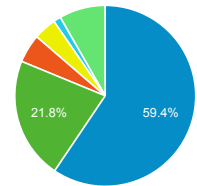

Top Pages

Page Title	Pageviews	Bounce Rate
Search the Training Catalog FLETC	90,837	26.53%
Welcome to FLETC FLETC	39,203	38.57%
Glynco, Georgia FLETC	15,665	40.29%
National Terrorism Advisory System FLETC	11,263	58.19%
Locations FLETC	10,868	43.81%
State, Local & Tribal Law Enforcement Training FLETC	6,975	33.11%
Basic Programs FLETC	6,650	31.65%
Resources FLETC	6,375	51.26%
PEB Scores for Age and Gender FLETC	5,751	12.76%
Careers and Internships FLETC	5,296	43.32%

Visits by Social Network

Social Network	Sessions
Facebook	748
Twitter	43
LinkedIn	24
Instagram	11
reddit	7
Quora	6
YouTube	6
Yelp	3
Blogger	1
foursquare	1

Visits by Source

google (direct) bing
search.usa.gov usajobs.gov
Other