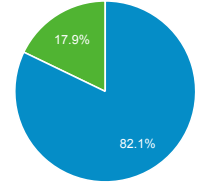

FLETC.gov Search Performance Metrics

Jul 1, 2020 - Jul 31, 2020

All Users
100.00% Sessions

Visits to FLETC.gov

80,455
% of Total: 100.00% (80,455)

Total Internal Searches

0
% of Total: 0.00% (0)

Total External Searches (Google)

52,381
% of Total: 65.11% (80,455)

Top Internal Searches by Search Term

Search Term	Total Unique Searches	Organic Searches
There is no data for this view.		

Top External Searches (Google - as reported)

Page Title	Sessions
Welcome to FLETC | FLETC	8,917
FedBizOpps | FLETC	4,614
Search the Training Catalog | FLETC	1,904
Execution of a Search Warrant (I) (MP 3) | FLETC	1,768
Glynco, Georgia | FLETC	1,720
Territorial Jurisdiction on Federal Property (MP3) | FLETC	1,514
Physical Efficiency Battery (PEB) | FLETC	988
FLETC monitoring of Novel Coronavirus (COVID-19) | FLETC	947
Artesia, New Mexico | FLETC	899
Customs and Border Protection, Officer Basic Training | FLETC	862

New vs. Returned Visitors

■ New Visitor ■ Returning Visitor