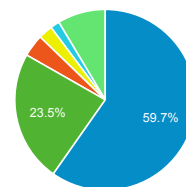

236,847
% of Total: 100.00% (236,847)

Unique Visitors

61,923
% of Total: 100.00% (61,923)

Avg. Pages / Visit

2.94
Avg for View: 2.94 (0.00%)

Avg. Time on Page

00:01:05
Avg for View: 00:01:05 (0.00%)

Bounce Rate

51.68%
Avg for View: 51.68% (0.00%)

Top Pages

Page Title	Pageviews	Bounce Rate
Search the Training Catalog FLETC	43,106	33.78%
Welcome to FLETC FLETC	26,970	37.43%
Glynco, Georgia FLETC	7,389	41.72%
FedBizOpps FLETC	5,783	46.78%
Careers and Internships FLETC	5,672	47.41%
Locations FLETC	5,634	49.35%
Resources FLETC	4,148	38.61%
Basic Programs FLETC	4,066	32.47%
PEB Scores for Age and Gender FLETC	3,928	9.13%
Federal Law Enforcement Training Centers Update on COVID-19 FLETC	3,523	88.78%

Visits by Social Network

Social Network	Sessions
Facebook	1,658
Twitter	204
LinkedIn	67
Instagram	20
Quora	16
reddit	15
YouTube	15
Yelp	4
Sina Weibo	3
Blogger	1

Visits by Source

google (direct) bing
search.usa.gov
m.facebook.com Other