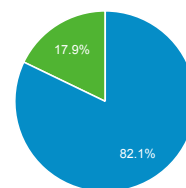

51.68%
Avg for View: 51.68% (0.00%)

Top Pages

Page Title	Pageviews	Bounce Rate
Search the Training Catalog FLETC	43,106	33.78%
Welcome to FLETC FLETC	26,970	37.43%
Glynco, Georgia FLETC	7,389	41.72%
FedBizOpps FLETC	5,783	46.78%
Careers and Internships FLETC	5,672	47.41%
Locations FLETC	5,634	49.35%
Resources FLETC	4,148	38.61%
Basic Programs FLETC	4,066	32.47%
PEB Scores for Age and Gender FLETC	3,928	9.13%
Federal Law Enforcement Training Centers Update on COVID-19 FLETC	3,523	88.78%

Visits by Social Network

Social Network	Sessions
Facebook	1,658
Twitter	204
LinkedIn	67
Instagram	20
Quora	16
reddit	15
YouTube	15
Yelp	4
Sina Weibo	3
Blogger	1

Visits by Source

google (direct) bing
search.usa.gov
m.facebook.com Other

New vs. Returned Visitors

New Visitor Returning Visitor

FLETC.gov Search Performance Metrics

Jul 1, 2020 - Jul 31, 2020

All Users
100.00% Sessions

Visits to FLETC.gov

80,455
% of Total: 100.00% (80,455)

Total Internal Searches