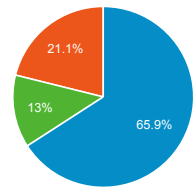

% of Total: 0.00% (0)

Total External Searches (Google)

66,301

% of Total: 62.90% (105,401)

Top Internal Searches by Search Term

Search Term	Total Unique Searches	Organic Searches
-------------	-----------------------	------------------

There is no data for this view.

Top External Searches (Google - as reported)

Page Title	Sessions
Welcome to FLETC FLETC	10,653
Search the Training Catalog FLETC	3,274
Glynco, Georgia FLETC	2,863
FedBizOpps FLETC	1,776
Execution of a Search Warrant (I) (MP 3) FLETC	1,347
Customs and Border Protection, Officer Basic Training FLETC	1,238
PEB Scores for Age and Gender FLETC	1,217
Physical Efficiency Battery (PEB) FLETC	1,162
Federal Conspiracy Law (Mp3) FLETC	912
Charleston, South Carolina FLETC	911

New vs. Returned Visitors

■ New Visitor ■ Returning Visitor

Avg. Visits per Visitor

■ 1 ■ 2 ■ Other

FLETC.gov Web Performance Metrics

Feb 1, 2020 - Feb 29, 2020

All Users
100.00% Sessions

Total Visits