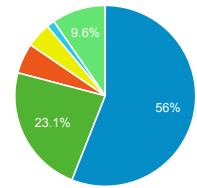

Avg for View: 00:01:05 (0.00%)

Bounce Rate

49.61%

Avg for View: 49.61% (0.00%)

Top Pages

Page Title	Pageviews	Bounce Rate
Search the Training Catalog FLETC	75,922	29.86%
Welcome to FLETC FLETC	37,196	39.69%
Glynco, Georgia FLETC	15,822	40.81%
Locations FLETC	9,618	42.22%
Resources FLETC	6,335	52.02%
Basic Programs FLETC	6,188	36.11%
State, Local & Tribal Law Enforcement Training FLETC	5,857	34.01%
PEB Scores for Age and Gender FLETC	5,210	12.84%
Glynco Campus Life FLETC	5,081	45.35%
Careers and Internships FLETC	4,827	40.59%

Visits by Social Network

Social Network	Sessions
Facebook	1,372
Twitter	68
LinkedIn	24
reddit	10
Instagram	8
YouTube	8
Yelp	4
Pinterest	3
Blogger	1
Instagram Stories	1

Visits by Source

google (direct) bing
search.usa.gov usajobs.gov
Other