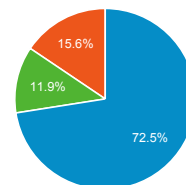

49,644
% of Total: 69.53% (71,400)

Top Internal Searches by Search Term

Search Term	Total Unique Searches	Organic Searches
-------------	-----------------------	------------------

There is no data for this view.

New vs. Returned Visitors

■ New Visitor ■ Returning Visitor

Avg. Visits per Visitor

■ 1 ■ 2 ■ Other

FLETC.gov Web Performance Metrics

Apr 1, 2020 - Apr 30, 2020

All Users
100.00% Sessions

Total Visits