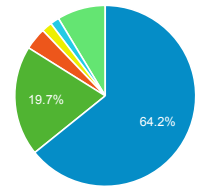

2.97
Avg for View: 2.97 (0.00%)

Avg. Time on Page

00:01:04
Avg for View: 00:01:04 (0.00%)

Bounce Rate

49.31%
Avg for View: 49.31% (0.00%)

Top Pages

Page Title	Pageviews	Bounce Rate
Search the Training Catalog FLETC	35,394	34.57%
Welcome to FLETC FLETC	23,867	26.84%
FLETC monitoring of Novel Corona virus (COVID-19) FLETC	9,014	65.62%
FedBizOpps FLETC	8,584	46.04%
Glynco, Georgia FLETC	7,188	40.99%
Locations FLETC	4,532	51.29%
Resources FLETC	4,068	36.67%
Basic Programs FLETC	3,878	41.74%
PEB Scores for Age and Gender FLETC	3,825	12.98%
Careers and Internships FLETC	3,586	43.33%

Visits by Social Network

Social Network	Sessions
Facebook	364
Twitter	110
LinkedIn	31
reddit	29
Instagram	26
Quora	8
YouTube	7
Blogger	2
Yelp	1

Visits by Source

google (direct) bing
search.usa.gov usajobs.gov
Other