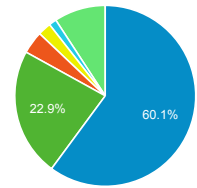

227,564
% of Total: 100.00% (227,564)

Unique Visitors

59,978
% of Total: 100.00% (59,978)

Avg. Pages / Visit

2.91
Avg for View: 2.91 (0.00%)

Avg. Time on Page

00:01:04
Avg for View: 00:01:04 (0.00%)

Bounce Rate

52.71%
Avg for View: 52.71% (0.00%)

Top Pages

Page Title	Pageviews	Bounce Rate
Search the Training Catalog FLETC	39,329	34.50%
Welcome to FLETC FLETC	26,849	35.41%
Glynco, Georgia FLETC	7,711	42.07%
FedBizOpps FLETC	6,066	47.07%
Locations FLETC	5,301	49.66%
Careers and Internships FLETC	4,164	43.06%
PEB Scores for Age and Gender FLETC	4,058	14.67%
Resources FLETC	3,970	49.75%
Basic Programs FLETC	3,858	37.85%
Current Partners FLETC	3,545	85.62%

Visits by Social Network

Social Network	Sessions
Facebook	761
Twitter	314
LinkedIn	156
Instagram	32
reddit	13
YouTube	12
Quora	4
Pocket	3
Blogger	1
Glassdoor	1

Visits by Source

google (direct) bing
search.usa.gov usajobs.gov
Other