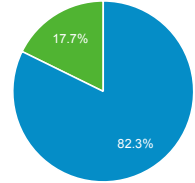

FLETC.gov Search Performance Metrics

Jun 1, 2020 - Jun 30, 2020

All Users
100.00% Sessions

Visits to FLETC.gov

78,082
% of Total: 100.00% (78,082)

Total Internal Searches

0
% of Total: 0.00% (0)

Total External Searches (Google)

51,200
% of Total: 65.57% (78,082)

Top Internal Searches by Search Term

Search Term	Total Unique Searches	Organic Searches

There is no data for this view.

Top External Searches (Google - as reported)

Page Title	Sessions
Welcome to FLETC | FLETC	8,886
FedBizOpps | FLETC	4,960
Glynco, Georgia | FLETC	1,778
Search the Training Catalog | FLETC	1,627
Execution of a Search Warrant (I) (MP 3) | FLETC	1,606
Physical Efficiency Battery (PEB) | FLETC	1,013
Customs and Border Protection, Officer Basic Training | FLETC	946
P.O.S.T. Certification | FLETC	916
Artesia, New Mexico | FLETC	897
FLETC monitoring of Novel Coronavirus (COVID-19) | FLETC	783

New vs. Returned Visitors

■ New Visitor ■ Returning Visitor