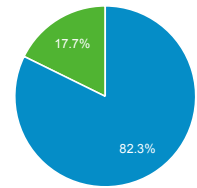

52.71%
Avg for View: 52.71% (0.00%)

Top Pages

Page Title	Pageviews	Bounce Rate
Search the Training Catalog FLETC	39,329	34.50%
Welcome to FLETC FLETC	26,849	35.41%
Glynco, Georgia FLETC	7,711	42.07%
FedBizOpps FLETC	6,066	47.07%
Locations FLETC	5,301	49.66%
Careers and Internships FLETC	4,164	43.06%
PEB Scores for Age and Gender FLETC	4,058	14.67%
Resources FLETC	3,970	49.75%
Basic Programs FLETC	3,858	37.85%
Current Partners FLETC	3,545	85.62%

Visits by Social Network

Social Network	Sessions
Facebook	761
Twitter	314
LinkedIn	156
Instagram	32
reddit	13
YouTube	12
Quora	4
Pocket	3
Blogger	1
Glassdoor	1

Visits by Source

google (direct) bing
search.usa.gov usajobs.gov
Other

New vs. Returned Visitors

New Visitor Returning Visitor

FLETC.gov Search Performance Metrics

Jun 1, 2020 - Jun 30, 2020

All Users
100.00% Sessions

Visits to FLETC.gov

78,082
% of Total: 100.00% (78,082)

Total Internal Searches