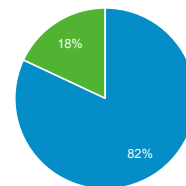

FLETC.gov Search Performance Metrics

Aug 1, 2020 - Aug 31, 2020

All Users
100.00% Sessions

Visits to FLETC.gov

81,542
% of Total: 100.00% (81,542)

Total Internal Searches

0
% of Total: 0.00% (0)

Total External Searches (Google)

52,392
% of Total: 64.25% (81,542)

Top Internal Searches by Search Term

Search Term	Total Unique Searches	Organic Searches

There is no data for this view.

Top External Searches (Google - as reported)

Page Title	Sessions
Welcome to FLETC | FLETC	8,735
FedBizOpps | FLETC	4,773
Search the Training Catalog | FLETC	2,045
Glynco, Georgia | FLETC	1,918
Execution of a Search Warrant (I) (MP 3) | FLETC	1,742
Physical Efficiency Battery (PEB) | FLETC	1,132
PEB Scores for Age and Gender | FLETC	1,102
Artesia, New Mexico | FLETC	973
Criminal Investigator Training Program | FLETC	826
Customs and Border Protection, Officer Basic Training | FLETC	717

New vs. Returned Visitors

■ New Visitor ■ Returning Visitor