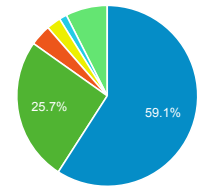

248,167
% of Total: 100.00% (248,167)

Unique Visitors

62,077
% of Total: 100.00% (62,077)

Avg. Pages / Visit

3.04
Avg for View: 3.04 (0.00%)

Avg. Time on Page

00:01:06
Avg for View: 00:01:06 (0.00%)

Bounce Rate

49.95%
Avg for View: 49.95% (0.00%)

Top Pages

Page Title	Pageviews	Bounce Rate
Search the Training Catalog FLETC	46,628	32.95%
Welcome to FLETC FLETC	28,182	38.16%
Glynco, Georgia FLETC	8,339	44.32%
FedBizOpps FLETC	6,048	44.57%
Locations FLETC	5,696	47.86%
PEB Scores for Age and Gender FLETC	4,833	8.54%
Careers and Internships FLETC	4,795	44.77%
Resources FLETC	4,421	52.48%
Basic Programs FLETC	4,362	30.47%
Physical Efficiency Battery (PEB) FLETC	3,698	54.06%

Visits by Social Network

Social Network	Sessions
Facebook	499
LinkedIn	101
Twitter	39
reddit	36
Instagram	26
YouTube	14
Quora	7
Yelp	2
WordPress	1

Visits by Source

■ google
 ■ (direct)
 ■ bing
 ■ search.usa.gov
 ■ usajobs.gov
 ■ Other