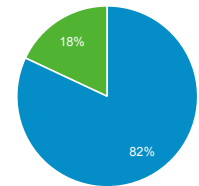

49.95%
Avg for View: 49.95% (0.00%)

Top Pages

Page Title	Pageviews	Bounce Rate
Search the Training Catalog FLETC	46,628	32.95%
Welcome to FLETC FLETC	28,182	38.16%
Glynco, Georgia FLETC	8,339	44.32%
FedBizOpps FLETC	6,048	44.57%
Locations FLETC	5,696	47.86%
PEB Scores for Age and Gender FLETC	4,833	8.54%
Careers and Internships FLETC	4,795	44.77%
Resources FLETC	4,421	52.48%
Basic Programs FLETC	4,362	30.47%
Physical Efficiency Battery (PEB) FLETC	3,698	54.06%

Visits by Social Network

Social Network	Sessions
Facebook	499
LinkedIn	101
Twitter	39
reddit	36
Instagram	26
YouTube	14
Quora	7
Yelp	2
WordPress	1

Visits by Source

■ google
 ■ (direct)
 ■ bing
 ■ search.usa.gov
 ■ usajobs.gov
 ■ Other

New vs. Returned Visitors

■ New Visitor
 ■ Returning Visitor

FLETC.gov Search Performance Metrics

Aug 1, 2020 - Aug 31, 2020

All Users
100.00% Sessions

Visits to FLETC.gov

81,542
% of Total: 100.00% (81,542)