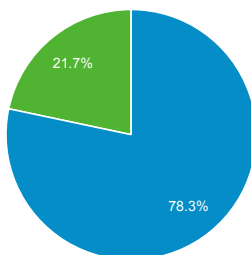

Pageviews

350,988
% of Total: 100.00% (350,988)

Unique Visitors

53,884
% of Total: 100.00% (53,884)

Avg. Pages / Visit

3.67
Site Avg: 3.67 (0.00%)

Avg. Time on Page

00:01:05
Site Avg: 00:01:05 (0.00%)

Bounce Rate

57.86%
Site Avg: 57.86% (0.00%)

New vs. Returned Visitors

■ New Visitor ■ Returning Visitor

Avg. Visits per Visitor

■ 1 ■ 2 ■ Other

Total Pageviews

Page Title	Pageviews	Bounce Rate
Search the Training Catalog FLETC	80,564	16.26%
Welcome to FLETC FLETC	75,780	64.78%
Locations FLETC	7,878	38.97%
Training Calendar FLETC	7,673	51.28%
Glynco, Georgia FLETC	7,413	39.08%