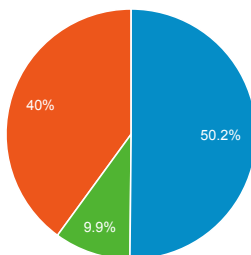

Pageviews

350,988
% of Total: 100.00% (350,988)

Unique Visitors

53,884
% of Total: 100.00% (53,884)

Avg. Pages / Visit

3.67
Site Avg: 3.67 (0.00%)

Avg. Time on Page

00:01:05
Site Avg: 00:01:05 (0.00%)

Bounce Rate

57.86%
Site Avg: 57.86% (0.00%)

New vs. Returned Visitors

■ New Visitor ■ Returning Visitor

Avg. Visits per Visitor

■ 1 ■ 2 ■ Other

Total Pageviews

Page Title	Pageviews	Bounce Rate
Search the Training Catalog FLETC	80,564	16.26%
Welcome to FLETC FLETC	75,780	64.78%
Locations FLETC	7,878	38.97%
Training Calendar FLETC	7,673	51.28%
Glynco, Georgia FLETC	7,413	39.08%

Visits by Social Network

Social Network	Sessions
Facebook	163
Twitter	60
LinkedIn	41
Blogger	18
Wikia	18
reddit	15
Google+	7
Yahoo! Answers	5
Before It's News	1
Facebook Apps	1

Visits and Bounce Rate by Source / Medium