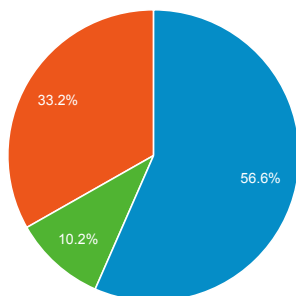

Avg. Visits per Visitor

1 2 Other

Total Pageviews

Page Title	Pageviews	Bounce Rate
Welcome to FLETC — Federal Law Enforcement Training Center	50,165	70.45%
Training — Federal Law Enforcement Training Center	23,664	14.98%
Search the Training Catalog | FLETC	21,248	22.38%
Welcome to FLETC | FLETC	17,019	62.64%
Programs — Federal Law Enforcement Training Center	15,885	32.35%

Visits by Social Network

Social Network	Sessions
reddit	266
Facebook	253
LinkedIn	132
Twitter	94
Blogger	12
Wikia	8
Google+	7
Yahoo! Answers	6
Pinterest	2
Answerbag	1

Visits and Bounce Rate by Source / Medium

Source / Medium	Sessions	Bounce Rate
google / organic	48,567	57.29%
(direct) / (none)	37,923	77.32%
bing / organic	5,306	44.04%
dhs.gov / referral	4,430	52.46%
yahoo / organic	3,349	55.42%
ice.gov / referral	513	47.76%
bop.gov / referral	396	34.85%
golawenforcement.com / referral	279	86.38%
m.ice.gov / referral	266	57.89%
reddit.com / referral	263	80.61%