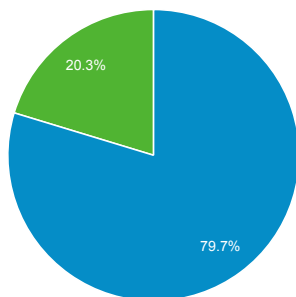

## Bounce Rate

**63.05%**

Site Avg: 63.05% (0.00%)

## New vs. Returned Visitors

New Visitor Returning Visitor