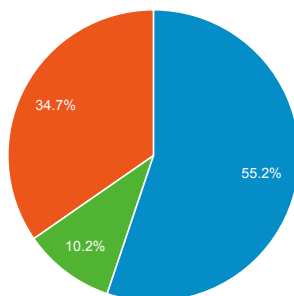

Site Avg: 64.68% (0.00%)

New vs. Returned Visitors

New Visitor Returning Visitor

Avg. Visits per Visitor

1 2 Other

Total Pageviews

Page Title	Pageviews	Bounce Rate
Welcome to FLETC — Federal Law Enforcement Training Center	64,063	70.83%
Training — Federal Law Enforcement Training Center	28,399	15.39%
Programs — Federal Law Enforcement Training Center	18,243	28.12%
State and Local Training — Federal Law Enforcement Training Center	13,951	32.70%
Advanced Programs — Federal Law Enforcement Training Center	11,720	25.16%

Visits and Bounce Rate by Source / Medium

Source / Medium	Sessions	Bounce Rate
google / organic	49,362	58.73%
(direct) / (none)	38,425	79.04%
bing / organic	5,425	45.66%
dhs.gov / referral	4,495	56.75%
yahoo / organic	3,326	53.40%
ice.gov / referral	503	52.68%
bop.gov / referral	389	39.07%
m.ice.gov / referral	309	54.37%
usmarshals.gov / referral	293	48.12%
fema.gov / referral	233	46.35%