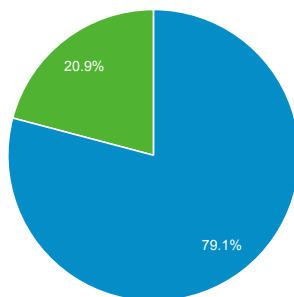

Avg. Pages / Visit

3.43

Site Avg: 3.43 (0.00%)

Avg. Time on Page

00:00:51

Site Avg: 00:00:51 (0.00%)

Bounce Rate

64.68%

Site Avg: 64.68% (0.00%)

New vs. Returned Visitors

New Visitor Returning Visitor

Avg. Visits per Visitor

1 2 Other

Total Pageviews

Page Title	Pageviews	Bounce Rate
Welcome to FLETC — Federal Law Enforcement Training Center	64,063	70.83%
Training — Federal Law Enforcement Training Center	28,399	15.39%
Programs — Federal Law Enforcement Training Center	18,243	28.12%
State and Local Training — Federal Law Enforcement Training Center	13,951	32.70%
Advanced Programs — Federal Law Enforcement Training Center	11,720	25.16%