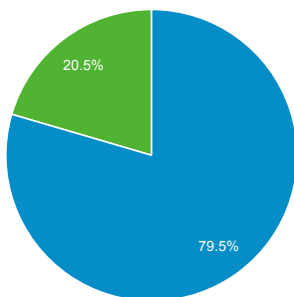

Avg. Pages / Visit

3.51

Site Avg: 3.51 (0.00%)

Avg. Time on Page

00:00:52

Site Avg: 00:00:52 (0.00%)

Bounce Rate

62.37%

Site Avg: 62.37% (0.00%)

New vs. Returned Visitors

■ New Visitor ■ Returning Visitor

Avg. Visits per Visitor

■ 1 ■ 2 ■ Other

Total Pageviews

Page Title	Pageviews	Bounce Rate
Welcome to FLETC — Federal Law Enforcement Training Center	64,532	67.78%
Training — Federal Law Enforcement Training Center	28,916	14.25%
Programs — Federal Law Enforcement Training Center	18,975	26.31%
State and Local Training — Federal Law Enforcement Training Center	14,494	33.31%
Advanced Programs — Federal Law Enforcement Training Center	11,660	30.00%