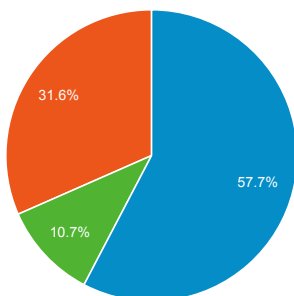

Site Avg: 62.37% (0.00%)

New vs. Returned Visitors

■ New Visitor ■ Returning Visitor

Avg. Visits per Visitor

■ 1 ■ 2 ■ Other

Total Pageviews

Page Title	Pageviews	Bounce Rate
Welcome to FLETC — Federal Law Enforcement Training Center	64,532	67.78%
Training — Federal Law Enforcement Training Center	28,916	14.25%
Programs — Federal Law Enforcement Training Center	18,975	26.31%
State and Local Training — Federal Law Enforcement Training Center	14,494	33.31%
Advanced Programs — Federal Law Enforcement Training Center	11,660	30.00%

Visits by Social Network

Social Network	Sessions
Facebook	206
Wikia	26
Twitter	21
LinkedIn	15
Blogger	11
reddit	9
Disqus	4
Google+	4
Pinterest	3
Yelp	3

Visits and Bounce Rate by Source / Medium

Source / Medium	Sessions	Bounce Rate
google / organic	54,539	57.73%
(direct) / (none)	36,191	76.36%
bing / organic	5,739	43.91%
dhs.gov / referral	4,532	56.71%
yahoo / organic	3,480	52.44%
ice.gov / referral	595	55.46%
bop.gov / referral	358	40.22%
m.ice.gov / referral	341	56.01%
uscapitolpolice.gov / referral	289	43.60%
usmarshals.gov / referral	260	44.62%