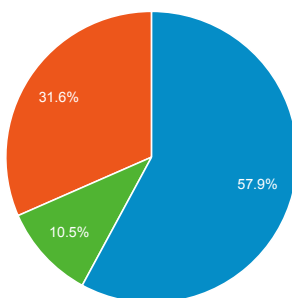

Site Avg: 62.81% (0.00%)

New vs. Returned Visitors

■ New Visitor ■ Returning Visitor

Avg. Visits per Visitor

■ 1 ■ 2 ■ Other

Total Pageviews

Page Title	Pageviews	Bounce Rate
Welcome to FLETC — Federal Law Enforcement Training Center	59,316	67.62%
Training — Federal Law Enforcement Training Center	27,449	15.02%
Programs — Federal Law Enforcement Training Center	17,933	28.90%
State and Local Training — Federal Law Enforcement Training Center	13,302	34.32%
Tuition-Free Training Programs — Federal Law Enforcement Training Center	10,863	37.22%

Visits by Social Network

Social Network	Sessions
Facebook	419
Twitter	168
reddit	15
Blogger	13
Wikia	10
GovLoop	4
Google+	2
LinkedIn	2
Yahoo! Answers	2
YouTube	2

Visits and Bounce Rate by Source / Medium