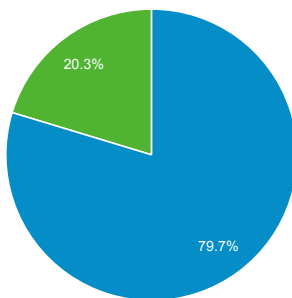

Avg. Pages / Visit

3.53

Site Avg: 3.53 (0.00%)

Avg. Time on Page

00:00:51

Site Avg: 00:00:51 (0.00%)

Bounce Rate

62.81%

Site Avg: 62.81% (0.00%)

New vs. Returned Visitors

■ New Visitor ■ Returning Visitor

Avg. Visits per Visitor

■ 1 ■ 2 ■ Other

Total Pageviews

Page Title	Pageviews	Bounce Rate
Welcome to FLETC — Federal Law Enforcement Training Center	59,316	67.62%
Training — Federal Law Enforcement Training Center	27,449	15.02%
Programs — Federal Law Enforcement Training Center	17,933	28.90%
State and Local Training — Federal Law Enforcement Training Center	13,302	34.32%
Tuition-Free Training Programs — Federal Law Enforcement Training Center	10,863	37.22%