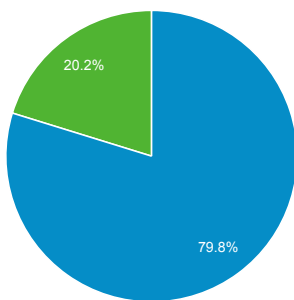

FLETC.GOV Web Performance Metrics

Apr 1, 2014 - Apr 30, 2014

All Sessions
100.00%

Total Visits

103,648
% of Total: 100.00% (103,648)

Avg. Visit Duration

00:02:14
Site Avg: 00:02:14 (0.00%)

Pageviews

379,469
% of Total: 100.00% (379,469)

Unique Visitors

70,385
% of Total: 100.00% (70,385)

Avg. Pages / Visit

3.66
Site Avg: 3.66 (0.00%)

Avg. Time on Page

00:00:50
Site Avg: 00:00:50 (0.00%)

Bounce Rate

62.32%
Site Avg: 62.32% (0.00%)

New vs. Returned Visitors

■ New Visitor ■ Returning Visitor