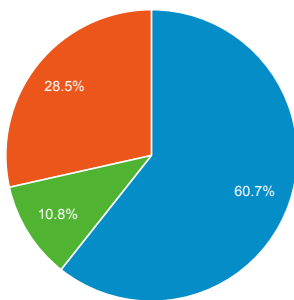

Avg. Visits per Visitor

■ 1 ■ 2 ■ Other

Total Pageviews

Page Title	Pageviews	Bounce Rate
Welcome to FLETC — Federal Law Enforcement Training Center	58,090	66.42%
Training — Federal Law Enforcement Training Center	29,808	13.12%
Programs — Federal Law Enforcement Training Center	19,308	27.47%
State and Local Training — Federal Law Enforcement Training Center	15,247	38.73%
Tuition-Free Training Programs — Federal Law Enforcement Training Center	12,524	37.11%

Visits by Social Network

Social Network	Sessions
Facebook	253
Twitter	146
Blogger	34
Wikia	12
reddit	10
WordPress	5
LinkedIn	3
LiveJournal	3
GovLoop	2
Experience Project	1

Visits and Bounce Rate by Source / Medium

Source / Medium	Sessions	Bounce Rate
google / organic	48,572	59.13%
(direct) / (none)	33,558	74.67%
bing / organic	5,964	45.99%
dhs.gov / referral	4,034	51.34%
yahoo / organic	2,905	49.16%
ice.gov / referral	666	56.16%
bop.gov / referral	419	43.68%
m.ice.gov / referral	372	60.75%
golawenforcement.com / referral	339	83.19%
uscapitolpolice.gov / referral	319	45.77%