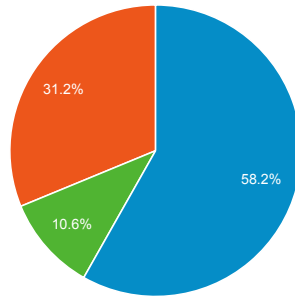

Total Visits

**107,421**

% of Total: 100.00% (107,421)

Avg. Visit Duration

**00:02:18**

Site Avg: 00:02:18 (0.00%)

Pageviews

**401,175**

% of Total: 100.00% (401,175)

Unique Visitors

**70,223**

% of Total: 100.00% (70,223)

Avg. Pages / Visit

**3.73**

Site Avg: 3.73 (0.00%)

Avg. Time on Page

**00:00:51**

Site Avg: 00:00:51 (0.00%)

Bounce Rate

**61.75%**

Site Avg: 61.75% (0.00%)

New vs. Returned Visitors

■ New Visitor ■ Returning Visitor

Avg. Visits per Visitor

■ 1 ■ 2 ■ Other

Total Pageviews

Page Title Pageviews Bounce Rate

Page Title	Pageviews	Bounce Rate
Welcome to FLETC — Federal Law Enforcement Training Center	63,935	66.66%
Training — Federal Law Enforcement Training Center	32,546	13.61%
Programs — Federal Law Enforcement Training Center	19,961	27.54%
State and Local Training — Federal Law Enforcement Training Center	16,824	35.88%
Tuition-Free Training Programs — Federal Law Enforcement Training Center	14,095	36.14%