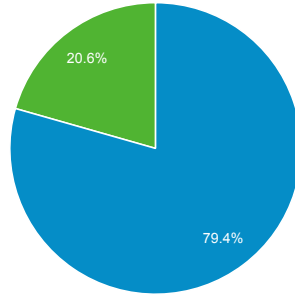

% of Total: 100.00% (401,175)

Unique Visitors

**70,223**

% of Total: 100.00% (70,223)

Avg. Pages / Visit

**3.73**

Site Avg: 3.73 (0.00%)

Avg. Time on Page

**00:00:51**

Site Avg: 00:00:51 (0.00%)

Bounce Rate

**61.75%**

Site Avg: 61.75% (0.00%)

New vs. Returned Visitors

■ New Visitor ■ Returning Visitor

Avg. Visits per Visitor

■ 1 ■ 2 ■ Other

Total Pageviews

Page Title Pageviews Bounce Rate

Page Title	Pageviews	Bounce Rate
Welcome to FLETC — Federal Law Enforcement Training Center	63,935	66.66%
Training — Federal Law Enforcement Training Center	32,546	13.61%
Programs — Federal Law Enforcement Training Center	19,961	27.54%
State and Local Training — Federal Law Enforcement Training Center	16,824	35.88%
Tuition-Free Training Programs — Federal Law Enforcement Training Center	14,095	36.14%