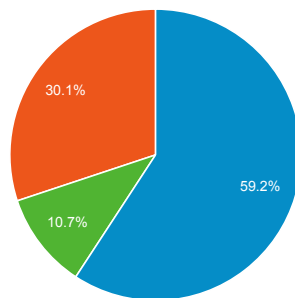

Pageviews

446,294

% of Total: 100.00% (446,294)

Unique Visitors

75,064

% of Total: 100.00% (75,064)

Avg. Pages / Visit

3.93

■ New Visitor ■ Returning Visitor

Avg. Visits per Visitor

■ 1 ■ 2 ■ Other

Total Pageviews

| Page Title | Pageviews | Bounce Rate |
|--|-----------|-------------|
| Welcome to FLETC — Federal Law Enforcement Training Center | 64,707 | 65.33% |
| Training — Federal Law Enforcement Training Center | 34,218 | 13.97% |
| Programs — Federal Law Enforcement Training Center | 22,935 | 25.75% |
| State and Local Training — Federal Law Enforcement Training Center | 21,438 | 26.98% |
| Tuition-Free Training Programs — Federal Law Enforcement Training Center | 17,812 | 36.39% |