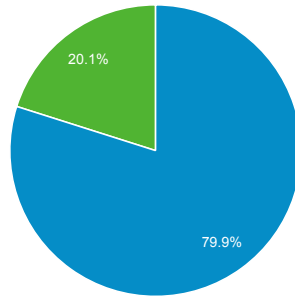

Pageviews

446,294

% of Total: 100.00% (446,294)

Unique Visitors

75,064

% of Total: 100.00% (75,064)

Avg. Pages / Visit

3.93

■ New Visitor ■ Returning Visitor

Avg. Visits per Visitor

■ 1 ■ 2 ■ Other

Total Pageviews

| Page Title | Pageviews | Bounce Rate |
|--|-----------|-------------|
| Welcome to FLETC — Federal Law Enforcement Training Center | 64,707 | 65.33% |
| Training — Federal Law Enforcement Training Center | 34,218 | 13.97% |
| Programs — Federal Law Enforcement Training Center | 22,935 | 25.75% |
| State and Local Training — Federal Law Enforcement Training Center | 21,438 | 26.98% |
| Tuition-Free Training Programs — Federal Law Enforcement Training Center | 17,812 | 36.39% |