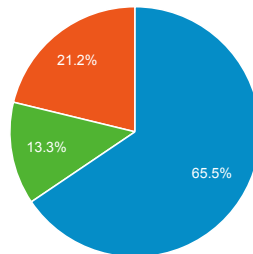

362,275
% of Total: 100.00% (362,275)

Unique Visitors

62,935
% of Total: 100.00% (62,935)

Avg. Pages / Visit

4.20
Avg for View: 4.20 (0.00%)

Avg. Time on Page

00:01:03
Avg for View: 00:01:03 (0.00%)

Bounce Rate

43.23%
Avg for View: 43.23% (0.00%)

New vs. Returned Visitors

■ New Visitor ■ Returning Visitor

Avg. Visits per Visitor

■ 1 ■ 2 ■ Other

Total Pageviews

Page Title	Pageviews	Bounce Rate
Search the Training Catalog FLETC	74,412	27.36%
Welcome to FLETC FLETC	41,973	34.45%
Glynco, Georgia FLETC	13,907	30.89%
Locations FLETC	8,970	36.75%
Training Calendar FLETC	8,230	45.45%

Visits by Social Network

Social Network	Sessions
Facebook	258
Twitter	45
Wikia	22
LinkedIn	12
Blogger	6
reddit	5
Google Groups	3
Hacker News	3
LiveJournal	2
Netvibes	1

Visits and Bounce Rate by Source / Medium