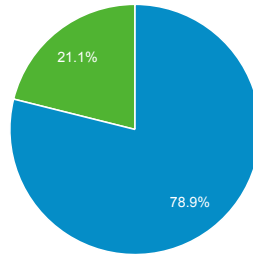

362,275
% of Total: 100.00% (362,275)

Unique Visitors

62,935
% of Total: 100.00% (62,935)

Avg. Pages / Visit

4.20
Avg for View: 4.20 (0.00%)

Avg. Time on Page

00:01:03
Avg for View: 00:01:03 (0.00%)

Bounce Rate

43.23%
Avg for View: 43.23% (0.00%)

New vs. Returned Visitors

■ New Visitor ■ Returning Visitor

Avg. Visits per Visitor

■ 1 ■ 2 ■ Other

Total Pageviews

Page Title	Pageviews	Bounce Rate
Search the Training Catalog FLETC	74,412	27.36%
Welcome to FLETC FLETC	41,973	34.45%
Glynco, Georgia FLETC	13,907	30.89%
Locations FLETC	8,970	36.75%
Training Calendar FLETC	8,230	45.45%