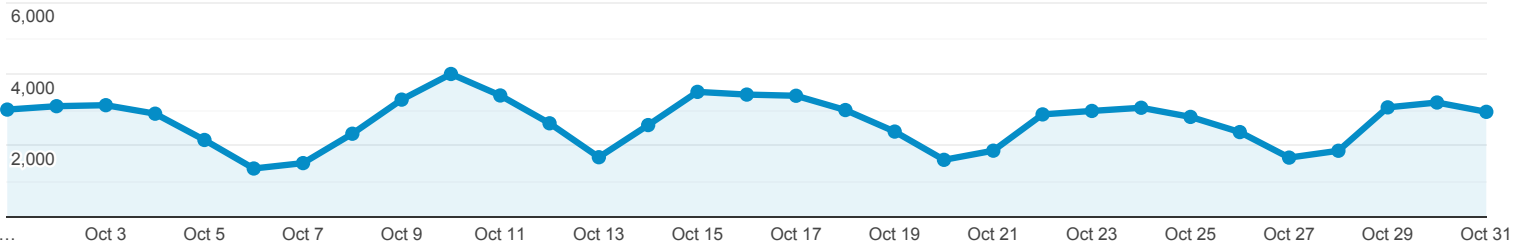

Monthly Visitor Report

Oct 1, 2018 - Oct 31, 2018

All Users
100.00% Users

Explorer

Summary

● Users

Language	Landing Page	Acquisition			Behavior			Conversions		
		Users	New Users	Sessions	Bounce Rate	Pages / Session	Avg. Session Duration	Goal Conversion Rate	Goal Completions	Goal Value
		68,158 <small>% of Total: 100.00% (68,158)</small>	59,459 <small>% of Total: 100.06% (59,423)</small>	98,697 <small>% of Total: 100.00% (98,697)</small>	45.72% <small>Avg for View: 45.72% (0.00%)</small>	3.79 <small>Avg for View: 3.79 (0.00%)</small>	00:02:58 <small>Avg for View: 00:02:58 (0.00%)</small>	0.00% <small>Avg for View: 0.00% (0.00%)</small>	0 <small>% of Total: 0.00% (0)</small>	\$0.00 <small>% of Total: 0.00% (\$0.00)</small>
1. en-us	/	17,567 <small>(22.01%)</small>	13,762 <small>(23.15%)</small>	27,671 <small>(28.04%)</small>	37.43%	4.61	00:03:53	0.00%	0 <small>(0.00%)</small>	\$0.00 <small>(0.00%)</small>
2. en-us	/training-catalog	3,600 <small>(4.51%)</small>	2,327 <small>(3.91%)</small>	4,177 <small>(4.23%)</small>	22.48%	6.97	00:04:29	0.00%	0 <small>(0.00%)</small>	\$0.00 <small>(0.00%)</small>
3. en-us	/glynco-georgia	3,399 <small>(4.26%)</small>	2,755 <small>(4.63%)</small>	3,745 <small>(3.79%)</small>	34.95%	5.01	00:03:41	0.00%	0 <small>(0.00%)</small>	\$0.00 <small>(0.00%)</small>
4. en-us	/physical-efficiency-battery-peb	3,302 <small>(4.14%)</small>	2,734 <small>(4.60%)</small>	3,692 <small>(3.74%)</small>	46.94%	3.35	00:02:07	0.00%	0 <small>(0.00%)</small>	\$0.00 <small>(0.00%)</small>
5. en-us	/careers-and-internships	2,148 <small>(2.69%)</small>	1,947 <small>(3.27%)</small>	2,275 <small>(2.31%)</small>	41.71%	2.00	00:01:32	0.00%	0 <small>(0.00%)</small>	\$0.00 <small>(0.00%)</small>
6. en-us	/training-calendar	1,920 <small>(2.41%)</small>	1,180 <small>(1.98%)</small>	2,148 <small>(2.18%)</small>	37.20%	4.54	00:03:31	0.00%	0 <small>(0.00%)</small>	\$0.00 <small>(0.00%)</small>
7. en-us	/peb-scores-age-and-gender	1,751 <small>(2.19%)</small>	1,192 <small>(2.00%)</small>	2,051 <small>(2.08%)</small>	10.39%	3.99	00:03:03	0.00%	0 <small>(0.00%)</small>	\$0.00 <small>(0.00%)</small>
8. en-us	/customs-and-border-protection-officer-basic-training/customs-and-border-protection-officer-basic	1,636 <small>(2.05%)</small>	1,330 <small>(2.24%)</small>	1,794 <small>(1.82%)</small>	54.63%	3.07	00:02:40	0.00%	0 <small>(0.00%)</small>	\$0.00 <small>(0.00%)</small>
9. en-us	/artesia-new-mexico	1,528 <small>(1.91%)</small>	1,298 <small>(2.18%)</small>	1,649 <small>(1.67%)</small>	30.69%	4.78	00:03:29	0.00%	0 <small>(0.00%)</small>	\$0.00 <small>(0.00%)</small>
10. en-us	/state-local-tribal-law-enforcement-training	1,085 <small>(1.36%)</small>	762 <small>(1.28%)</small>	1,230 <small>(1.25%)</small>	33.82%	4.49	00:02:34	0.00%	0 <small>(0.00%)</small>	\$0.00 <small>(0.00%)</small>
11. en-us	/fletc-college-intern-program	1,018 <small>(1.28%)</small>	868 <small>(1.46%)</small>	1,241 <small>(1.26%)</small>	74.78%	1.59	00:01:13	0.00%	0 <small>(0.00%)</small>	\$0.00 <small>(0.00%)</small>
12. en-us	/student-information	1,001 <small>(1.25%)</small>	800 <small>(1.35%)</small>	1,098 <small>(1.11%)</small>	24.77%	6.06	00:04:53	0.00%	0 <small>(0.00%)</small>	\$0.00 <small>(0.00%)</small>
13. en-us	/criminal-investigator-training-program/criminal-investigator-training-program	930 <small>(1.17%)</small>	711 <small>(1.20%)</small>	1,025 <small>(1.04%)</small>	54.24%	3.16	00:02:51	0.00%	0 <small>(0.00%)</small>	\$0.00 <small>(0.00%)</small>
14. en-us	/training-program/basic-tactical-medical-training-program	718 <small>(0.90%)</small>	581 <small>(0.98%)</small>	816 <small>(0.83%)</small>	56.13%	3.24	00:02:01	0.00%	0 <small>(0.00%)</small>	\$0.00 <small>(0.00%)</small>
15. en-us	/audio/execution-search-warrant-mp3	708 <small>(0.89%)</small>	679 <small>(1.14%)</small>	759 <small>(0.77%)</small>	89.06%	1.21	00:00:56	0.00%	0 <small>(0.00%)</small>	\$0.00 <small>(0.00%)</small>
16. en-us	/locations	708 <small>(0.89%)</small>	500 <small>(0.84%)</small>	791 <small>(0.80%)</small>	47.41%	3.25	00:02:17	0.00%	0 <small>(0.00%)</small>	\$0.00 <small>(0.00%)</small>
17. en-us	/training-program/foreign-affairs-counter-threat	692 <small>(0.87%)</small>	625 <small>(1.05%)</small>	843 <small>(0.85%)</small>	61.09%	2.57	00:01:34	0.00%	0 <small>(0.00%)</small>	\$0.00 <small>(0.00%)</small>