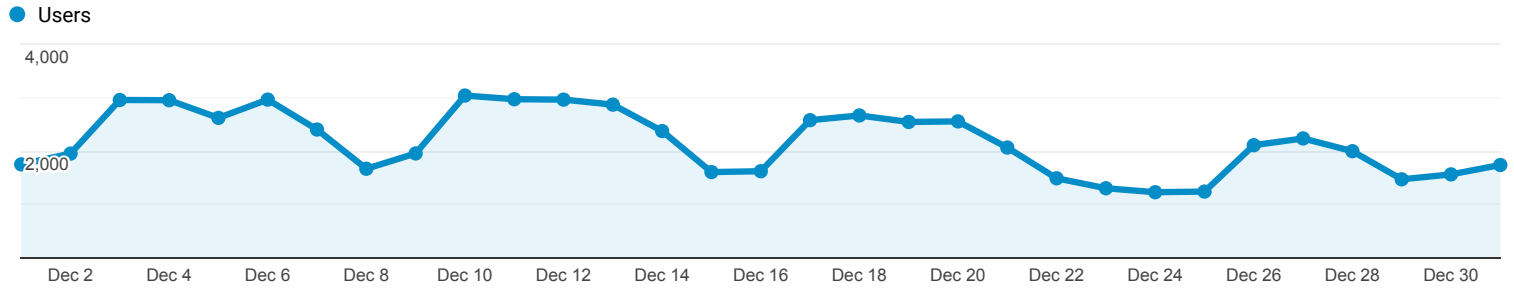

Monthly Visitor Report

All Users
100.00% Users

Dec 1, 2018 - Dec 31, 2018

Explorer

Summary

Language	Landing Page	Acquisition			Behavior			Conversions		
		Users	New Users	Sessions	Bounce Rate	Pages / Session	Avg. Session Duration	Goal Conversion Rate	Goal Completions	Goal Value
		55,438 <small>% of Total: 100.00% (55,438)</small>	48,217 <small>% of Total: 100.07% (48,184)</small>	80,161 <small>% of Total: 100.00% (80,161)</small>	47.18% <small>Avg for View: 47.18% (0.00%)</small>	3.74 <small>Avg for View: 3.74 (0.00%)</small>	00:02:57 <small>Avg for View: 00:02:57 (0.00%)</small>	0.00% <small>Avg for View: 0.00% (0.00%)</small>	0 <small>% of Total: 0.00% (0)</small>	\$0.00 <small>% of Total: 0.00% (\$0.00)</small>
1. en-us	/	13,818 <small>(21.24%)</small>	10,707 <small>(22.21%)</small>	21,781 <small>(27.17%)</small>	40.63%	4.33	00:03:51	0.00%	0 <small>(0.00%)</small>	\$0.00 <small>(0.00%)</small>
2. en-us	/training-catalog	2,919 <small>(4.49%)</small>	1,873 <small>(3.88%)</small>	3,421 <small>(4.27%)</small>	26.72%	6.76	00:04:13	0.00%	0 <small>(0.00%)</small>	\$0.00 <small>(0.00%)</small>
3. en-us	/glynco-georgia	2,911 <small>(4.48%)</small>	2,357 <small>(4.89%)</small>	3,169 <small>(3.95%)</small>	36.73%	4.82	00:03:36	0.00%	0 <small>(0.00%)</small>	\$0.00 <small>(0.00%)</small>
4. en-us	/careers-and-internships	1,769 <small>(2.72%)</small>	1,561 <small>(3.24%)</small>	1,865 <small>(2.33%)</small>	40.16%	1.96	00:01:32	0.00%	0 <small>(0.00%)</small>	\$0.00 <small>(0.00%)</small>
5. en-us	/customs-and-border-protection-officer-basic-training/customs-and-border-protection-officer-basic	1,658 <small>(2.55%)</small>	1,369 <small>(2.84%)</small>	1,859 <small>(2.32%)</small>	55.30%	3.05	00:02:37	0.00%	0 <small>(0.00%)</small>	\$0.00 <small>(0.00%)</small>
6. en-us	/physical-efficiency-battery-peb	1,521 <small>(2.34%)</small>	1,128 <small>(2.34%)</small>	1,782 <small>(2.22%)</small>	56.68%	2.93	00:02:17	0.00%	0 <small>(0.00%)</small>	\$0.00 <small>(0.00%)</small>
7. en-us	/peb-scores-age-and-gender	1,431 <small>(2.20%)</small>	961 <small>(1.99%)</small>	1,726 <small>(2.15%)</small>	12.05%	3.63	00:03:10	0.00%	0 <small>(0.00%)</small>	\$0.00 <small>(0.00%)</small>
8. en-us	/training-calendar	1,408 <small>(2.16%)</small>	848 <small>(1.76%)</small>	1,546 <small>(1.93%)</small>	38.75%	4.68	00:03:18	0.00%	0 <small>(0.00%)</small>	\$0.00 <small>(0.00%)</small>
9. en-us	/artesia-new-mexico	1,389 <small>(2.14%)</small>	1,212 <small>(2.51%)</small>	1,487 <small>(1.86%)</small>	32.75%	4.83	00:03:34	0.00%	0 <small>(0.00%)</small>	\$0.00 <small>(0.00%)</small>
10. en-us	/state-local-tribal-law-enforcement-training	919 <small>(1.41%)</small>	650 <small>(1.35%)</small>	1,099 <small>(1.37%)</small>	37.03%	4.53	00:02:45	0.00%	0 <small>(0.00%)</small>	\$0.00 <small>(0.00%)</small>
11. en-us	/student-information	840 <small>(1.29%)</small>	694 <small>(1.44%)</small>	905 <small>(1.13%)</small>	24.31%	6.10	00:04:33	0.00%	0 <small>(0.00%)</small>	\$0.00 <small>(0.00%)</small>
12. en-us	/fletc-college-intern-program	802 <small>(1.23%)</small>	660 <small>(1.37%)</small>	1,025 <small>(1.28%)</small>	68.59%	1.90	00:01:54	0.00%	0 <small>(0.00%)</small>	\$0.00 <small>(0.00%)</small>
13. en-us	/criminal-investigator-training-program/criminal-investigator-training-program	769 <small>(1.18%)</small>	579 <small>(1.20%)</small>	866 <small>(1.08%)</small>	52.08%	3.32	00:02:37	0.00%	0 <small>(0.00%)</small>	\$0.00 <small>(0.00%)</small>
14. en-us	/audio/execution-search-warrant-mp3	651 <small>(1.00%)</small>	626 <small>(1.30%)</small>	712 <small>(0.89%)</small>	90.03%	1.29	00:00:49	0.00%	0 <small>(0.00%)</small>	\$0.00 <small>(0.00%)</small>
15. en-us	/training-program/uniformed-police-training-program	604 <small>(0.93%)</small>	471 <small>(0.98%)</small>	679 <small>(0.85%)</small>	52.43%	3.27	00:02:33	0.00%	0 <small>(0.00%)</small>	\$0.00 <small>(0.00%)</small>
16. en-us	/locations	603 <small>(0.93%)</small>	426 <small>(0.88%)</small>	661 <small>(0.82%)</small>	48.87%	3.58	00:02:28	0.00%	0 <small>(0.00%)</small>	\$0.00 <small>(0.00%)</small>
17. en-us	/training-program/basic-tactical-medical-training-program	576 <small>(0.89%)</small>	443 <small>(0.92%)</small>	660 <small>(0.82%)</small>	56.36%	3.71	00:02:39	0.00%	0 <small>(0.00%)</small>	\$0.00 <small>(0.00%)</small>