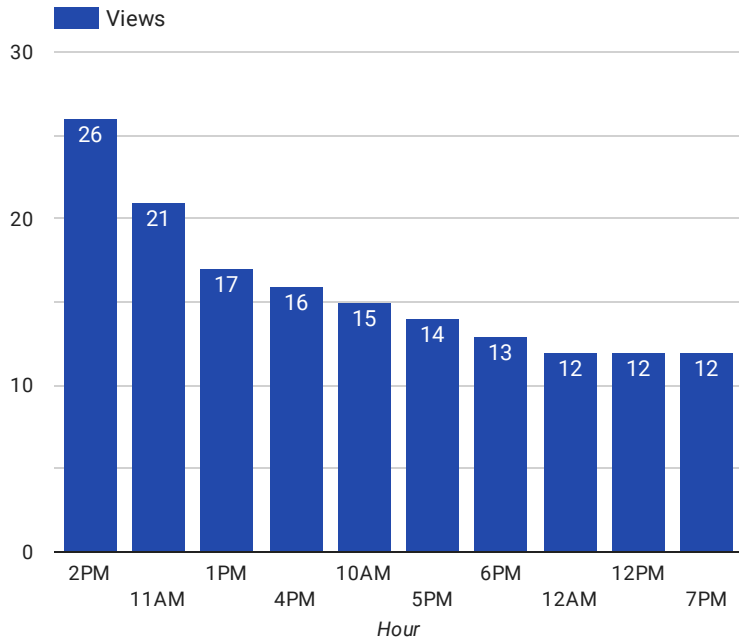

FLETC.gov Web Performance Metrics

Pageviews by Hour

Sessions and Pageviews by Source / Medium

	Session source / medium	Sessions
1.	google / organic	66,038
2.	bing / organic	7,299
3.	dhs.gov / referral	2,293
4.	usajobs.gov / referral	1,314
5.	sass.fletc.dhs.gov / referral	1,152
6.	fletc-prod.modolabs.net / ref...	1,231
7.	yahoo / organic	703
8.	duckduckgo / organic	736
9.	usa.gov / referral	222
10.	ncis.navy.mil / referral	297

1 - 100 / 367 < >

Sessions by Device Category

	Device category	Sessions ▾
1.	desktop	54,198
2.	mobile	49,565
3.	tablet	988
4.	smart tv	7