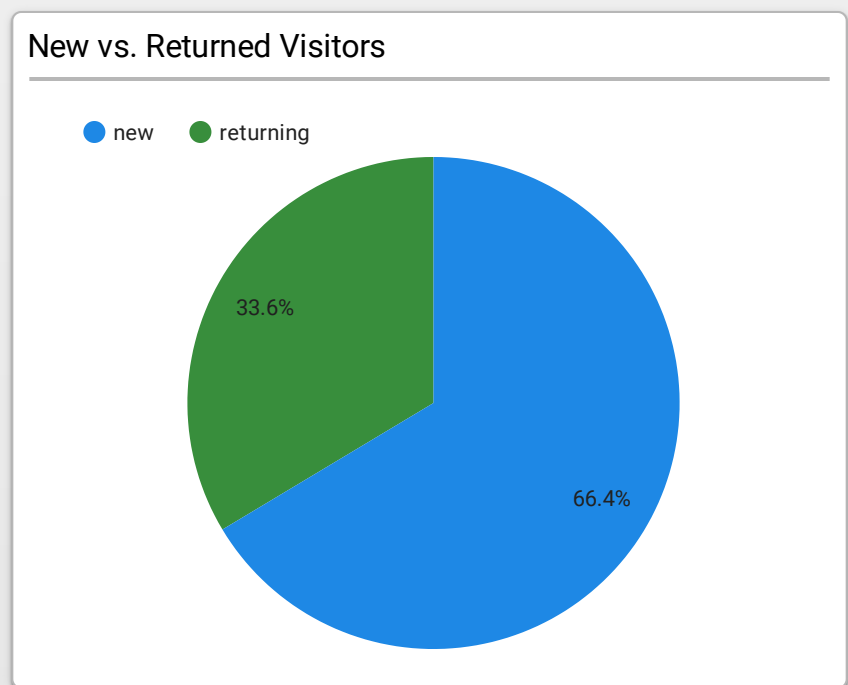

Top Overall Pages

	Page title	Views ▾
1.	Training Catalog | Federal Law Enforcement Training Centers	1,180
2.	Frontpage | Federal Law Enforcement Training Centers	1,049
3.	Glynco, Georgia | Federal Law Enforcement Training Centers	553
4.	Training | Federal Law Enforcement Training Centers	368
5.	Programs | Federal Law Enforcement Training Centers	222
6.	Careers and Internships | Federal Law Enforcement Training Centers	213
7.	Careers | Federal Law Enforcement Training Centers	198
8.	Physical Efficiency Battery (PEB) | Federal Law Enforcement Training Centers	190
9.	Glynco Campus Life | Federal Law Enforcement Training Centers	176
10.	Basic Programs | Federal Law Enforcement Training Centers	174

1 - 100 / 391 < >