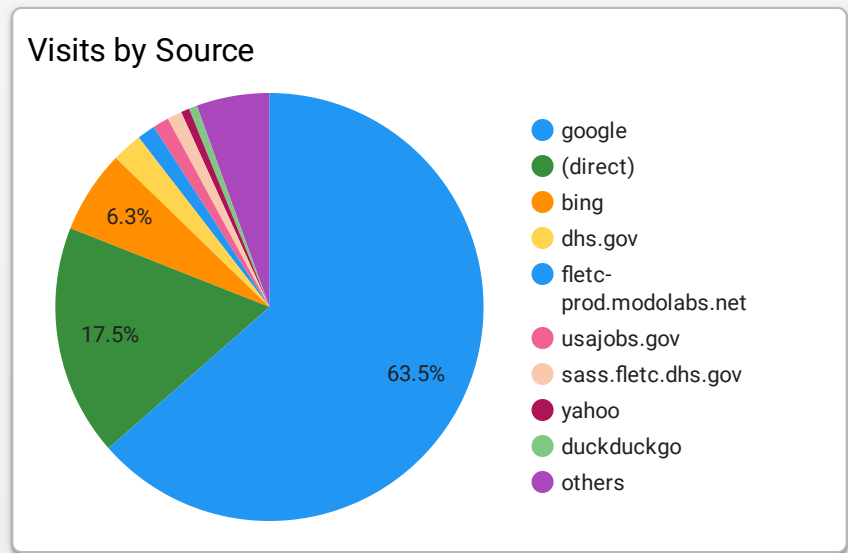

1 - 1 / 1 < >

Pageviews and Engagement

	Views ▾	Engagement rate
1.	264,820	58.08%

1 - 1 / 1 < >

Active Users

	Active users	30-day active users ▾
1...	78,613	156,243

1 - 1 / 1 < >

Top Overall Pages