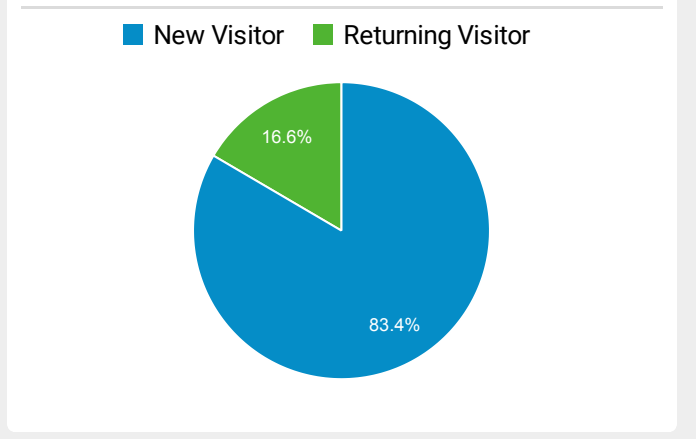

New vs. Returned Visitors

Visits by Social Network

Social Network	Sessions
Facebook	235
Twitter	75
reddit	62
LinkedIn	56
Instagram	53
YouTube	18
Instagram Stories	4
Quora	2
Snapchat	1
WordPress	1