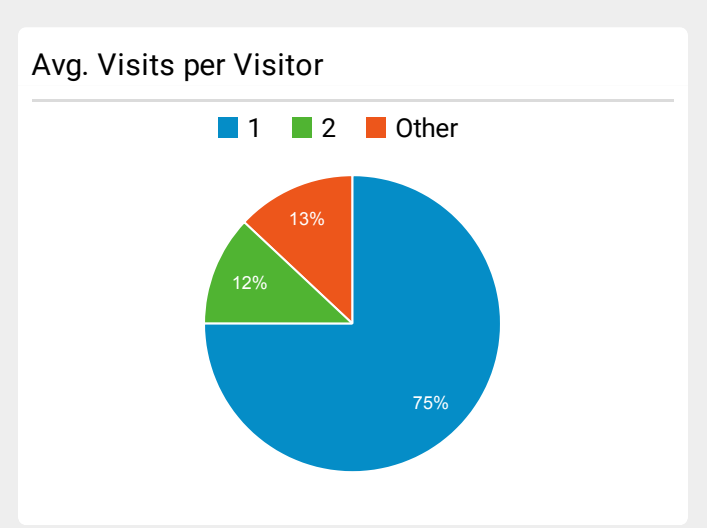

FLETC.gov Search Performance Metrics

Apr 1, 2023 - Apr 30, 2023

All Users
100.00% Sessions

Visits to DHS.gov
93,221
% of Total: 100.00% (93,221)

Total Internal Searches
0
% of Total: 0.00% (0)

Total External Searches (Google)
64,420
% of Total: 69.10% (93,221)

Top Internal Searches by Search Term

Search Term	Total Unique Searches	Organic Searches
There is no data for this view.		

Top External Searches (Google - as reported)

Page Title	Sessions
Frontpage | Federal Law Enforcement Training Centers	8,457
Training Catalog | Federal Law Enforcement Training Centers	3,394
Glynco, Georgia | Federal Law Enforcement Training Centers	2,826
Execution of a Search Warrant (I) (MP3) | Federal Law Enforcement Training Centers	2,769
Criminal Investigator Training Program | Federal Law Enforcement Training Centers	1,754
PEB Scores for Age and Gender | Federal Law Enforcement Training Centers	1,506
P.O.S.T. Certification | Federal Law Enforcement Training Centers	1,337
Use of Force - Part II | Federal Law Enforcement Training Centers	1,231
Federal Conspiracy Law (Mp3) | Federal Law Enforcement Training Centers	1,212
FedBizOpps | Federal Law Enforcement Training Centers	1,159