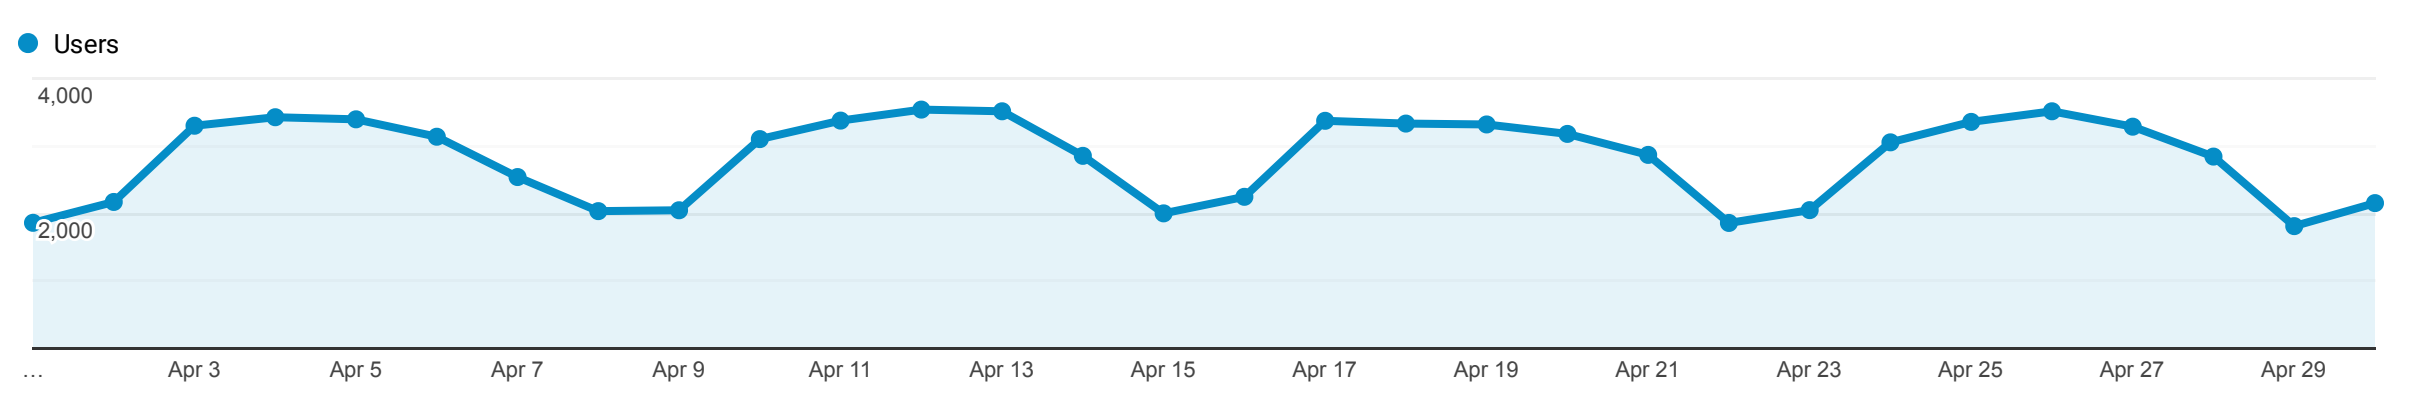

Overview

Apr 1, 2023 - Apr 30, 2023

**All Users**  
100.00% Users

Explorer

Summary

Device Category	Acquisition			Behavior			Conversions		
	Users ↓	New Users	Sessions	Bounce Rate	Pages / Session	Avg. Session Duration	Goal Conversion Rate	Goal Completions	Goal Value
	<b>75,017</b> % of Total: 100.00% (75,017)	<b>69,916</b> % of Total: 100.09% (69,850)	<b>93,221</b> % of Total: 100.00% (93,221)	<b>53.51%</b> Avg for View: 53.51% (0.00%)	<b>2.70</b> Avg for View: 2.70 (0.00%)	<b>00:01:57</b> Avg for View: 00:01:57 (0.00%)	<b>0.00%</b> Avg for View: 0.00% (0.00%)	<b>0</b> % of Total: 0.00% (0)	<b>\$0.00</b> % of Total: 0.00% (\$0.00)
1. mobile	<b>39,672</b> (52.98%)	<b>38,493</b> (55.06%)	<b>50,199</b> (53.85%)	<b>55.88%</b>	<b>2.31</b>	<b>00:01:36</b>	<b>0.00%</b>	<b>0</b> (0.00%)	<b>\$0.00</b> (0.00%)
2. desktop	<b>34,452</b> (46.01%)	<b>30,707</b> (43.92%)	<b>42,114</b> (45.18%)	<b>50.74%</b>	<b>3.16</b>	<b>00:02:23</b>	<b>0.00%</b>	<b>0</b> (0.00%)	<b>\$0.00</b> (0.00%)
3. tablet	<b>760</b> (1.01%)	<b>716</b> (1.02%)	<b>908</b> (0.97%)	<b>51.54%</b>	<b>2.59</b>	<b>00:02:06</b>	<b>0.00%</b>	<b>0</b> (0.00%)	<b>\$0.00</b> (0.00%)