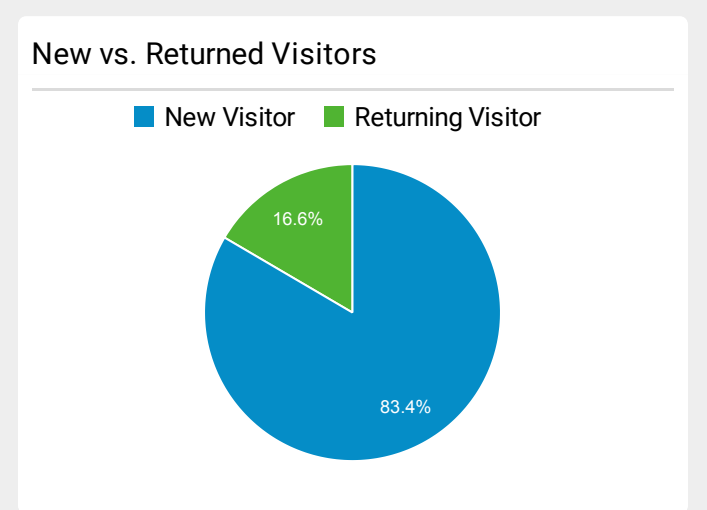

FLETC.gov Search Performance Metrics

Apr 1, 2023 - Apr 30, 2023

All Users
100.00% Sessions

Visits to DHS.gov
93,221
% of Total: 100.00% (93,221)

Total Internal Searches
0
% of Total: 0.00% (0)

Total External Searches (Google)
64,420
% of Total: 69.10% (93,221)

Top Internal Searches by Search Term

Search Term	Total Unique Searches	Organic Searches
There is no data for this view.		

Top External Searches (Google - as reported)

Page Title	Sessions
Frontpage | Federal Law Enforcement Training Centers	8,457
Training Catalog | Federal Law Enforcement Training Centers	3,394
Glynco, Georgia | Federal Law Enforcement Training Centers	2,826
Execution of a Search Warrant (I) (MP3) | Federal Law Enforcement Training Centers	2,769
Criminal Investigator Training Program | Federal Law Enforcement Training Centers	1,754
PEB Scores for Age and Gender | Federal Law Enforcement Training Centers	1,506
P.O.S.T. Certification | Federal Law Enforcement Training Centers	1,337
Use of Force - Part II | Federal Law Enforcement Training Centers	1,231
Federal Conspiracy Law (Mp3) | Federal Law Enforcement Training Centers	1,212
FedBizOpps | Federal Law Enforcement Training Centers	1,159