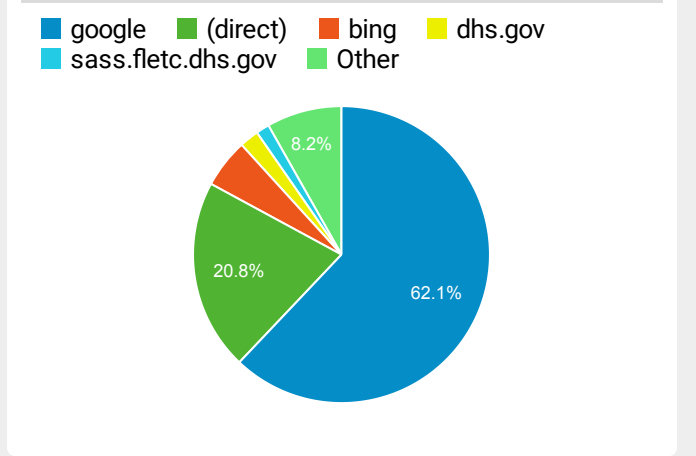

**Pageviews**  
**251,593**  
% of Total: 100.00% (251,593)

**Unique Visitors**  
**75,017**  
% of Total: 100.00% (75,017)

**Avg. Pages / Visit**  
**2.70**  
Avg for View: 2.70 (0.00%)

**Avg. Time on Page**  
**00:01:09**  
Avg for View: 00:01:09 (0.00%)

### Visits by Source