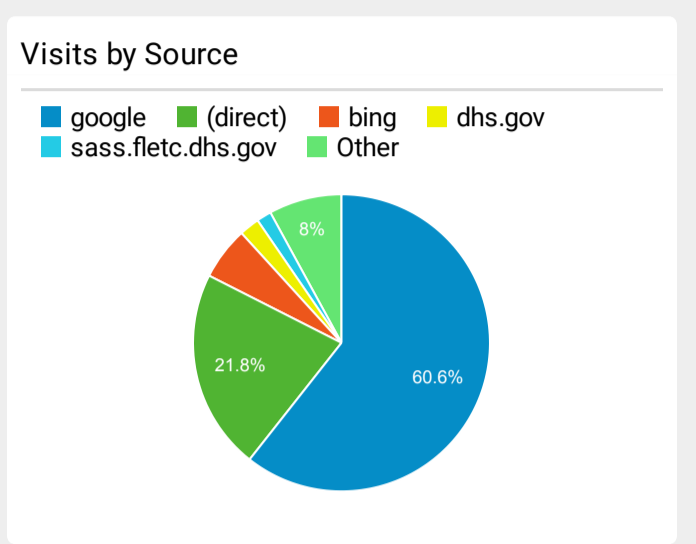

**Pageviews**  
**272,567**  
% of Total: 100.00% (272,567)

**Unique Visitors**  
**84,375**  
% of Total: 100.00% (84,375)

**Avg. Pages / Visit**  
**2.59**  
Avg for View: 2.59 (0.00%)

**Avg. Time on Page**  
**00:01:12**  
Avg for View: 00:01:12 (0.00%)

**Bounce Rate**  
**54.60%**  
Avg for View: 54.60% (0.00%)

**Top Pages**

Page Title	Pageviews	Bounce Rate
Training Catalog   Federal Law Enforcement Training Centers	38,111	34.09%
Frontpage   Federal Law Enforcement Training Centers	30,315	39.56%
Glynco, Georgia   Federal Law Enforcement Training Centers	16,989	50.07%
Glynco Campus Life   Federal Law Enforcement Training Centers	5,636	37.42%
Locations   Federal Law Enforcement Training Centers	5,587	42.56%
PEB Scores for Age and Gender   Federal Law Enforcement Training Centers	5,000	10.59%
Site Search   Federal Law Enforcement Training Centers	4,640	51.46%
Artesia, New Mexico   Federal Law Enforcement Training Centers	4,457	49.72%
Charleston, South Carolina   Federal Law Enforcement Training Centers	3,943	49.63%
Criminal Investigator Training Program   Federal Law Enforcement Training Centers	3,831	62.23%

**Visits by Social Network**

Social Network	Sessions
Facebook	376
LinkedIn	60
reddit	53
Instagram	42
YouTube	20
Instagram Stories	6
Twitter	5
Hacker News	2
Quora	2
Yelp	2