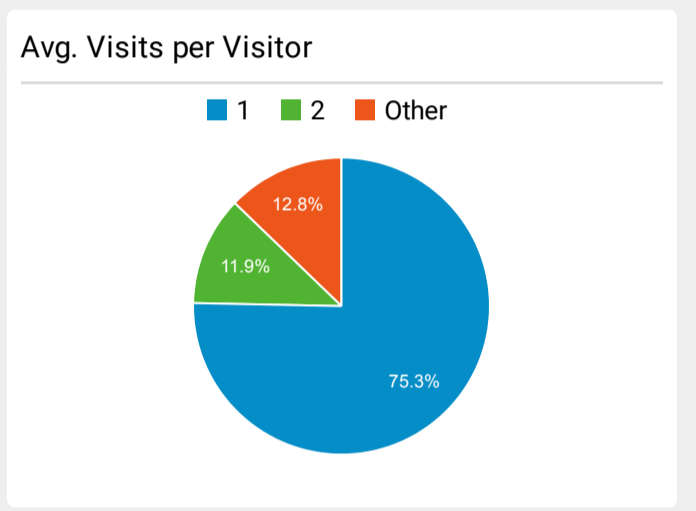

FLETC.gov Search Performance Metrics

Mar 1, 2023 - Mar 31, 2023

All Users
100.00% Sessions

Visits to DHS.gov

105,200
% of Total: 100.00% (105,200)

Total Internal Searches

3
% of Total: 100.00% (3)

Total External Searches (Google)

71,666
% of Total: 68.12% (105,200)

Top Internal Searches by Search Term

Search Term	Total Unique Searches	Organic Searches
cache:k_kUA50VjaoJ:https://www.fletc.gov/ogc-training-programs/homeland-security-law-training-program	1	1
cache:ZB8uzv2gcooJ:https://www.fletc.gov/real-field	1	1
online tribal police training	1	1

Top External Searches (Google - as reported)

Page Title	Sessions
Frontpage | Federal Law Enforcement Training Centers	9,374
Training Catalog | Federal Law Enforcement Training Centers	3,837
Glynco, Georgia | Federal Law Enforcement Training Centers	3,226
Execution of a Search Warrant (I) (MP3) | Federal Law Enforcement Training Centers	2,867
Criminal Investigator Training Program | Federal Law Enforcement Training Centers	1,771
PEB Scores for Age and Gender | Federal Law Enforcement Training Centers	1,710
P.O.S.T. Certification | Federal Law Enforcement Training Centers	1,417
Federal Conspiracy Law (Mp3) | Federal Law Enforcement Training Centers	1,388
Use of Force - Part II | Federal Law Enforcement Training Centers	1,148
Locations | Federal Law Enforcement Training Centers	1,061