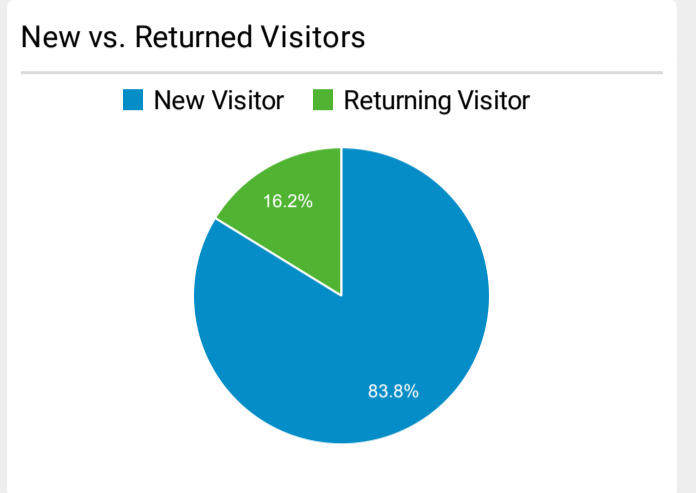

FLETC.gov Search Performance Metrics

Mar 1, 2023 - Mar 31, 2023

All Users
100.00% Sessions

Visits to DHS.gov

105,200
% of Total: 100.00% (105,200)

Total Internal Searches

3
% of Total: 100.00% (3)

Total External Searches (Google)

71,666
% of Total: 68.12% (105,200)

Top Internal Searches by Search Term

Search Term	Total Unique Searches	Organic Searches
cache:k_kUA50VjaoJ:https://www.fletc.gov/ogc-training-programs/homeland-security-law-training-program	1	1
cache:ZB8uzv2gcooJ:https://www.fletc.gov/real-field	1	1
online tribal police training	1	1

Top External Searches (Google - as reported)

Page Title	Sessions
Frontpage | Federal Law Enforcement Training Centers	9,374
Training Catalog | Federal Law Enforcement Training Centers	3,837
Glynco, Georgia | Federal Law Enforcement Training Centers	3,226
Execution of a Search Warrant (I) (MP3) | Federal Law Enforcement Training Centers	2,867
Criminal Investigator Training Program | Federal Law Enforcement Training Centers	1,771
PEB Scores for Age and Gender | Federal Law Enforcement Training Centers	1,710
P.O.S.T. Certification | Federal Law Enforcement Training Centers	1,417
Federal Conspiracy Law (Mp3) | Federal Law Enforcement Training Centers	1,388
Use of Force - Part II | Federal Law Enforcement Training Centers	1,148
Locations | Federal Law Enforcement Training Centers	1,061