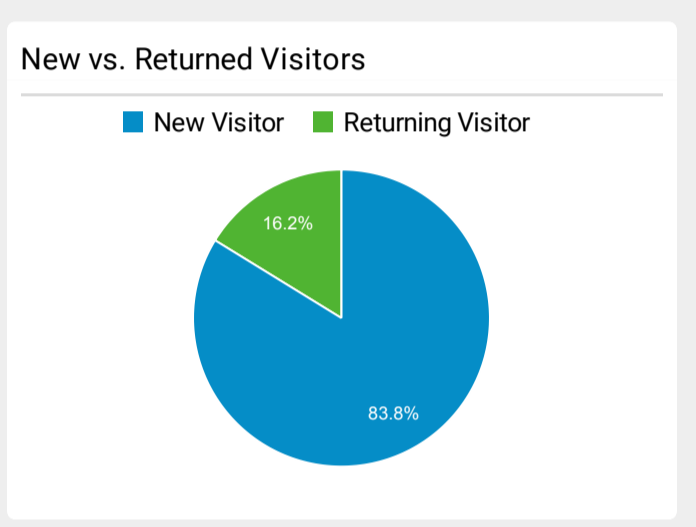

**Pageviews**  
**272,567**  
% of Total: 100.00% (272,567)

**Unique Visitors**  
**84,375**  
% of Total: 100.00% (84,375)

**Avg. Pages / Visit**  
**2.59**  
Avg for View: 2.59 (0.00%)

**Avg. Time on Page**  
**00:01:12**  
Avg for View: 00:01:12 (0.00%)

**Visits by Social Network**

Social Network	Sessions
Facebook	376
LinkedIn	60
reddit	53
Instagram	42
YouTube	20
Instagram Stories	6
Twitter	5
Hacker News	2
Quora	2
Yelp	2