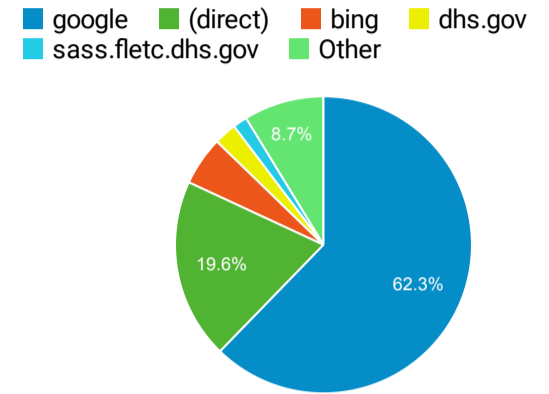

Unique Visitors
69,100
 % of Total: 100.00% (69,100)

Avg. Pages / Visit
2.48
 Avg for View: 2.48 (0.00%)

Avg. Time on Page
00:01:19
 Avg for View: 00:01:19 (0.00%)

Bounce Rate
55.40%
 Avg for View: 55.40% (0.00%)

Top Pages

Page Title	Pageviews	Bounce Rate
Frontpage Federal Law Enforcement Training Centers	26,053	37.41%
Search the Training Catalog Federal Law Enforcement Training Centers	25,565	32.38%
Glynco, Georgia Federal Law Enforcement Training Centers	12,371	45.00%
Site Search Federal Law Enforcement Training Centers	4,226	55.25%
PEB Scores for Age and Gender Federal Law Enforcement Training Centers	4,152	10.93%
Locations Federal Law Enforcement Training Centers	4,148	43.84%
Basic Programs Federal Law Enforcement Training Centers	4,086	35.87%
Artesia, New Mexico Federal Law Enforcement Training Centers	3,612	42.89%
Execution of a Search Warrant (I) (MP3) Federal Law Enforcement Training Centers	3,413	90.78%
Glynco Campus Life Federal Law Enforcement Training Centers	3,153	44.95%

Visits by Source

New vs. Returned Visitors

Visits by Social Network

Social Network	Sessions
Facebook	689
LinkedIn	113
Twitter	103
Instagram	76
reddit	60
Quora	9
YouTube	7
Instagram Stories	5
HootSuite	3
Snapchat	2