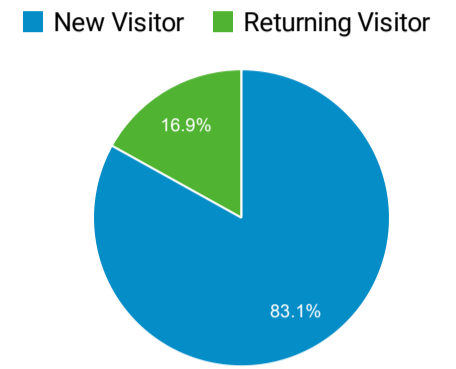

FLETC.gov Search Performance Metrics

Sep 1, 2022 - Sep 30, 2022

All Users
100.00% Sessions

Visits to FLETC.gov

88,178
% of Total: 100.00% (88,178)

Total Internal Searches

3
% of Total: 100.00% (3)

Total External Searches (Google)

61,124
% of Total: 69.32% (88,178)

Top Internal Searches by Search Term

Search Term	Total Unique Searches	Organic Searches
cache:7wQZp3iMkRUJ:https://www.fletc.gov/	1	1
cache:pCSFH80IUJMj:https://www.fletc.gov/external/fletc-rural-policing-institute	1	1
cache:Rb7dpXAU_7kJ:https://www.fletc.gov/criminal-investigator-training-program	1	1

Top External Searches (Google - as reported)

Page Title	Sessions
Frontpage | Federal Law Enforcement Training Centers	8,531
Execution of a Search Warrant (I) (MP3) | Federal Law Enforcement Training Centers	2,895
Glynco, Georgia | Federal Law Enforcement Training Centers	2,618
Search the Training Catalog | Federal Law Enforcement Training Centers	1,938
Criminal Investigator Training Program | Federal Law Enforcement Training Centers	1,406
Use of Force - Part II | Federal Law Enforcement Training Centers	1,378
PEB Scores for Age and Gender | Federal Law Enforcement Training Centers	1,375
P.O.S.T. Certification | Federal Law Enforcement Training Centers	1,065
Locations | Federal Law Enforcement Training Centers	913
FedBizOpps | Federal Law Enforcement Training Centers	823

New vs. Returned Visitors