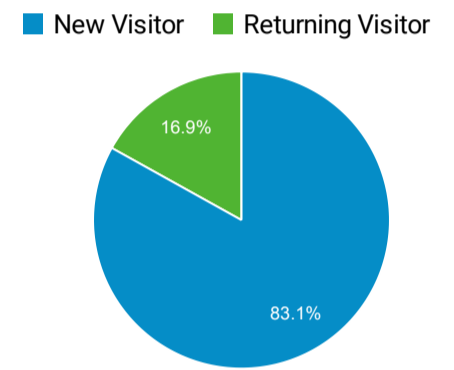

Unique Visitors
69,100
 % of Total: 100.00% (69,100)

Avg. Pages / Visit
2.48
 Avg for View: 2.48 (0.00%)

Avg. Time on Page
00:01:19
 Avg for View: 00:01:19 (0.00%)

Bounce Rate
55.40%
 Avg for View: 55.40% (0.00%)

Visits by Source

New vs. Returned Visitors

Visits by Social Network

Social Network	Sessions
Facebook	689
LinkedIn	113
Twitter	103
Instagram	76
reddit	60
Quora	9
YouTube	7
Instagram Stories	5
HootSuite	3
Snapchat	2