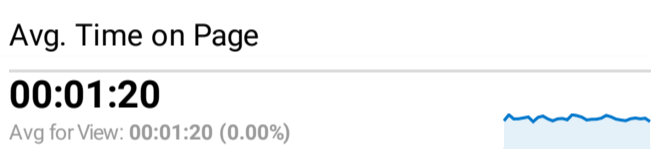

## FLETC.gov Web Performance Metrics

Oct 1, 2022 - Oct 31, 2022

**All Users**  
100.00% Sessions

### Top Pages

Page Title	Pageviews	Bounce Rate
Frontpage   Federal Law Enforcement Training Centers	25,645	36.71%
Search the Training Catalog   Federal Law Enforcement Training Centers	24,711	35.74%
Glynco, Georgia   Federal Law Enforcement Training Centers	12,927	45.16%
Basic Programs   Federal Law Enforcement Training Centers	4,566	42.63%
PEB Scores for Age and Gender   Federal Law Enforcement Training Centers	4,512	9.36%
Locations   Federal Law Enforcement Training Centers	4,172	42.82%
Execution of a Search Warrant (I) (MP3)   Federal Law Enforcement Training Centers	3,952	87.21%
Artesia, New Mexico   Federal Law Enforcement Training Centers	3,890	47.10%
Site Search   Federal Law Enforcement Training Centers	3,831	53.44%
Glynco Campus Life   Federal Law Enforcement Training Centers	3,753	39.78%

### Visits by Source

### Avg. Visits per Visitor