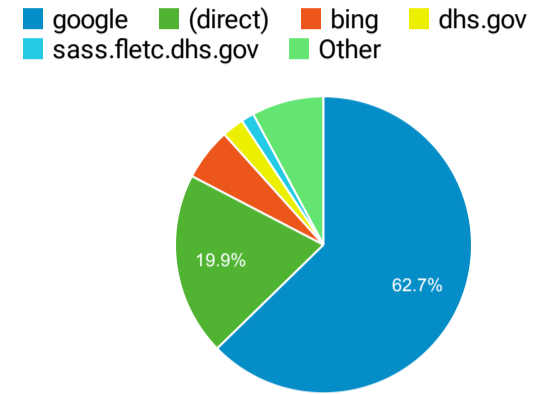

## FLETC.gov Web Performance Metrics

Oct 1, 2022 - Oct 31, 2022

**All Users**  
100.00% Sessions

### Top Pages

Page Title	Pageviews	Bounce Rate
Frontpage   Federal Law Enforcement Training Centers	25,645	36.71%
Search the Training Catalog   Federal Law Enforcement Training Centers	24,711	35.74%
Glynco, Georgia   Federal Law Enforcement Training Centers	12,927	45.16%
Basic Programs   Federal Law Enforcement Training Centers	4,566	42.63%
PEB Scores for Age and Gender   Federal Law Enforcement Training Centers	4,512	9.36%
Locations   Federal Law Enforcement Training Centers	4,172	42.82%
Execution of a Search Warrant (I) (MP3)   Federal Law Enforcement Training Centers	3,952	87.21%
Artesia, New Mexico   Federal Law Enforcement Training Centers	3,890	47.10%
Site Search   Federal Law Enforcement Training Centers	3,831	53.44%
Glynco Campus Life   Federal Law Enforcement Training Centers	3,753	39.78%

### Visits by Source

### Avg. Visits per Visitor