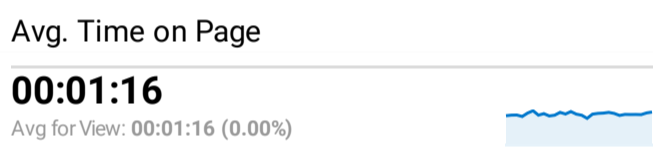

FLETC.gov Web Performance Metrics

Feb 1, 2022 - Feb 28, 2022

All Users
 100.00% Sessions

Top Pages

Page Title	Pageviews	Bounce Rate
Frontpage Federal Law Enforcement Training Centers	26,706	37.34%
Search the Training Catalog Federal Law Enforcement Training Centers	26,194	35.67%
Glynco, Georgia Federal Law Enforcement Training Centers	11,781	45.03%
Search Federal Law Enforcement Training Centers	6,006	54.55%
Basic Programs Federal Law Enforcement Training Centers	4,374	42.94%
PEB Scores for Age and Gender Federal Law Enforcement Training Centers	3,719	13.71%
Glynco Campus Life Federal Law Enforcement Training Centers	3,504	38.56%
State, Local & Tribal Law Enforcement Training Federal Law Enforcement Training Centers	3,356	42.49%
Artesia, New Mexico Federal Law Enforcement Training Centers	3,330	41.63%
Physical Efficiency Battery (PEB) Federal Law Enforcement Training Centers	3,107	60.77%

Visits by Social Network

Social Network	Sessions
Facebook	465
LinkedIn	55
reddit	46
YouTube	41
Instagram	25
Twitter	22
Quora	3
Pinterest	2
WordPress	2
Glassdoor	1

FLETC.gov Search Performance Metrics

Feb 1, 2022 - Feb 28, 2022