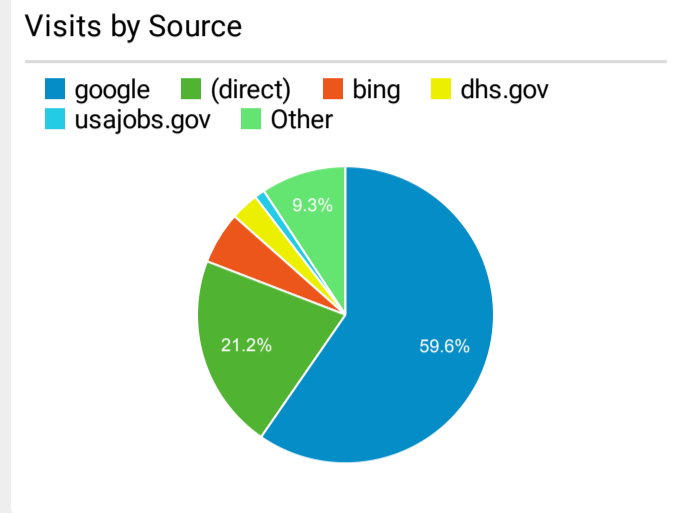

FLETC.gov Web Performance Metrics

Feb 1, 2022 - Feb 28, 2022

All Users
 100.00% Sessions

Top Pages

Page Title	Pageviews	Bounce Rate
Frontpage Federal Law Enforcement Training Centers	26,706	37.34%
Search the Training Catalog Federal Law Enforcement Training Centers	26,194	35.67%
Glynco, Georgia Federal Law Enforcement Training Centers	11,781	45.03%
Search Federal Law Enforcement Training Centers	6,006	54.55%
Basic Programs Federal Law Enforcement Training Centers	4,374	42.94%
PEB Scores for Age and Gender Federal Law Enforcement Training Centers	3,719	13.71%
Glynco Campus Life Federal Law Enforcement Training Centers	3,504	38.56%
State, Local & Tribal Law Enforcement Training Federal Law Enforcement Training Centers	3,356	42.49%
Artesia, New Mexico Federal Law Enforcement Training Centers	3,330	41.63%
Physical Efficiency Battery (PEB) Federal Law Enforcement Training Centers	3,107	60.77%

Visits by Social Network

Social Network	Sessions
Facebook	465
LinkedIn	55
reddit	46
YouTube	41
Instagram	25
Twitter	22
Quora	3
Pinterest	2
WordPress	2
Glassdoor	1

FLETC.gov Search Performance Metrics

Feb 1, 2022 - Feb 28, 2022