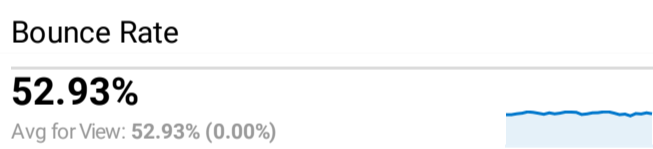

FLETC.gov Web Performance Metrics

Feb 1, 2022 - Feb 28, 2022

All Users
 100.00% Sessions

Top Pages

Page Title	Pageviews	Bounce Rate
Frontpage Federal Law Enforcement Training Centers	26,706	37.34%
Search the Training Catalog Federal Law Enforcement Training Centers	26,194	35.67%
Glynco, Georgia Federal Law Enforcement Training Centers	11,781	45.03%
Search Federal Law Enforcement Training Centers	6,006	54.55%
Basic Programs Federal Law Enforcement Training Centers	4,374	42.94%
PEB Scores for Age and Gender Federal Law Enforcement Training Centers	3,719	13.71%
Glynco Campus Life Federal Law Enforcement Training Centers	3,504	38.56%
State, Local & Tribal Law Enforcement Training Federal Law Enforcement Training Centers	3,356	42.49%
Artesia, New Mexico Federal Law Enforcement Training Centers	3,330	41.63%
Physical Efficiency Battery (PEB) Federal Law Enforcement Training Centers	3,107	60.77%

Visits by Social Network

Social Network	Sessions
Facebook	465
LinkedIn	55
reddit	46
YouTube	41
Instagram	25
Twitter	22
Quora	3
Pinterest	2
WordPress	2
Glassdoor	1

FLETC.gov Search Performance Metrics

Feb 1, 2022 - Feb 28, 2022