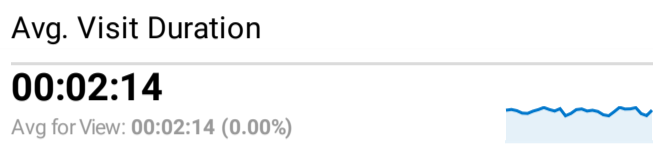

FLETC.gov Web Performance Metrics

Feb 1, 2022 - Feb 28, 2022

All Users
 100.00% Sessions

Top Pages

Page Title	Pageviews	Bounce Rate
Frontpage Federal Law Enforcement Training Centers	26,706	37.34%
Search the Training Catalog Federal Law Enforcement Training Centers	26,194	35.67%
Glynco, Georgia Federal Law Enforcement Training Centers	11,781	45.03%
Search Federal Law Enforcement Training Centers	6,006	54.55%
Basic Programs Federal Law Enforcement Training Centers	4,374	42.94%
PEB Scores for Age and Gender Federal Law Enforcement Training Centers	3,719	13.71%
Glynco Campus Life Federal Law Enforcement Training Centers	3,504	38.56%
State, Local & Tribal Law Enforcement Training Federal Law Enforcement Training Centers	3,356	42.49%
Artesia, New Mexico Federal Law Enforcement Training Centers	3,330	41.63%
Physical Efficiency Battery (PEB) Federal Law Enforcement Training Centers	3,107	60.77%

Visits by Social Network

Social Network	Sessions
Facebook	465
LinkedIn	55
reddit	46
YouTube	41
Instagram	25
Twitter	22
Quora	3
Pinterest	2
WordPress	2
Glassdoor	1

FLETC.gov Search Performance Metrics

Feb 1, 2022 - Feb 28, 2022