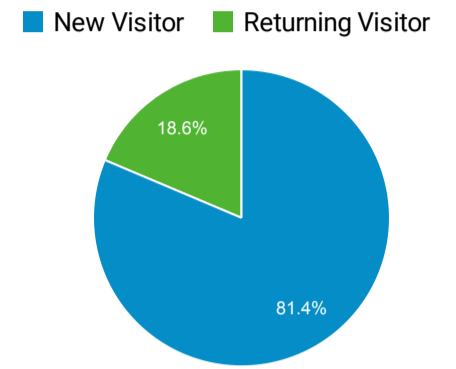

FLETC.gov Search Performance Metrics

Feb 1, 2022 - Feb 28, 2022

All Users
100.00% Sessions

Visits to FLETC.gov

78,194
% of Total: 100.00% (78,194)

Total Internal Searches

1
% of Total: 100.00% (1)

Total External Searches (Google)

52,628
% of Total: 67.30% (78,194)

Top Internal Searches by Search Term

Search Term	Total Unique Searches	Organic Searches
cache:DJo8rk5NkZYJ:https://www.fletc.gov/seize-d-computer-evidence-recovery-specialist	1	1

Top External Searches (Google - as reported)

Page Title	Sessions
Frontpage | Federal Law Enforcement Training Centers	8,620
Glynco, Georgia | Federal Law Enforcement Training Centers	2,526
Execution of a Search Warrant (I) (MP3) | Federal Law Enforcement Training Centers	2,459
Search the Training Catalog | Federal Law Enforcement Training Centers	1,958
Criminal Investigator Training Program | Federal Law Enforcement Training Centers	1,284
FedBizOpps | Federal Law Enforcement Training Centers	984
PEB Scores for Age and Gender | Federal Law Enforcement Training Centers	979
Physical Efficiency Battery (PEB) | Federal Law Enforcement Training Centers	938
Use of Force - Part II | Federal Law Enforcement Training Centers	863
P.O.S.T. Certification | Federal Law Enforcement Training Centers	802

New vs. Returned Visitors