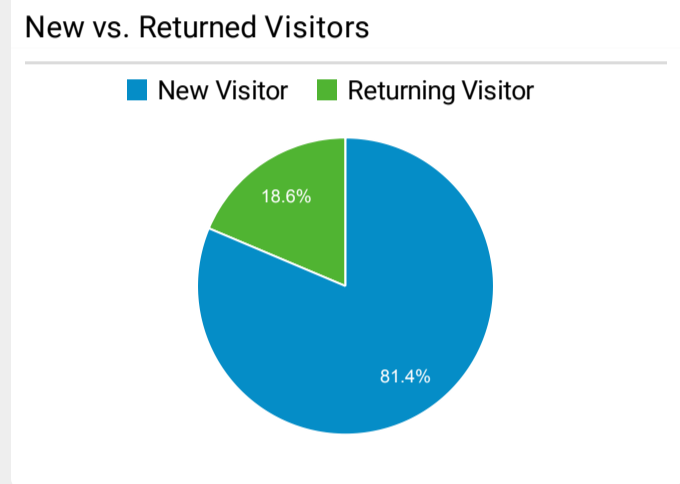

FLETC.gov Web Performance Metrics

Feb 1, 2022 - Feb 28, 2022

All Users
 100.00% Sessions

Top Pages

Page Title	Pageviews	Bounce Rate
Frontpage Federal Law Enforcement Training Centers	26,706	37.34%
Search the Training Catalog Federal Law Enforcement Training Centers	26,194	35.67%
Glynco, Georgia Federal Law Enforcement Training Centers	11,781	45.03%
Search Federal Law Enforcement Training Centers	6,006	54.55%
Basic Programs Federal Law Enforcement Training Centers	4,374	42.94%
PEB Scores for Age and Gender Federal Law Enforcement Training Centers	3,719	13.71%
Glynco Campus Life Federal Law Enforcement Training Centers	3,504	38.56%
State, Local & Tribal Law Enforcement Training Federal Law Enforcement Training Centers	3,356	42.49%
Artesia, New Mexico Federal Law Enforcement Training Centers	3,330	41.63%
Physical Efficiency Battery (PEB) Federal Law Enforcement Training Centers	3,107	60.77%

Visits by Social Network

Social Network	Sessions
Facebook	465
LinkedIn	55
reddit	46
YouTube	41
Instagram	25
Twitter	22
Quora	3
Pinterest	2
WordPress	2
Glassdoor	1

FLETC.gov Search Performance Metrics

Feb 1, 2022 - Feb 28, 2022