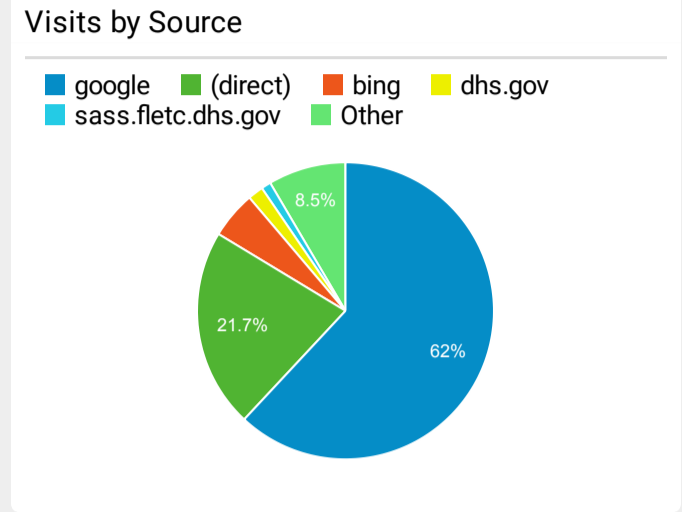

Unique Visitors
58,866
% of Total: 100.00% (58,866)

Avg. Pages / Visit
2.67
Avg for View: 2.67 (0.00%)

Avg. Time on Page
00:01:18
Avg for View: 00:01:18 (0.00%)

Bounce Rate
53.32%
Avg for View: 53.32% (0.00%)

Top Pages

| Page Title | Pageviews | Bounce Rate |
|---|-----------|-------------|
| Frontpage Federal Law Enforcement Training Centers | 26,766 | 38.65% |
| Search the Training Catalog Federal Law Enforcement Training Centers | 23,529 | 32.24% |
| Glynco, Georgia Federal Law Enforcement Training Centers | 10,968 | 44.72% |
| Execution of a Search Warrant (I) (MP3) Federal Law Enforcement Training Centers | 6,356 | 90.98% |
| Search Federal Law Enforcement Training Centers | 5,512 | 65.43% |
| PEB Scores for Age and Gender Federal Law Enforcement Training Centers | 4,804 | 8.14% |
| Artesia, New Mexico Federal Law Enforcement Training Centers | 4,159 | 39.65% |
| Basic Programs Federal Law Enforcement Training Centers | 3,926 | 31.13% |
| State, Local & Tribal Law Enforcement Training Federal Law Enforcement Training Centers | 3,223 | 35.22% |
| Glynco Campus Life Federal Law Enforcement Training Centers | 3,050 | 39.74% |

Visits by Social Network

| Social Network | Sessions |
|-------------------|----------|
| Facebook | 633 |
| Quora | 309 |
| LinkedIn | 47 |
| reddit | 18 |
| Twitter | 18 |
| Instagram | 14 |
| YouTube | 7 |
| Snapchat | 4 |
| Yelp | 2 |
| Instagram Stories | 1 |