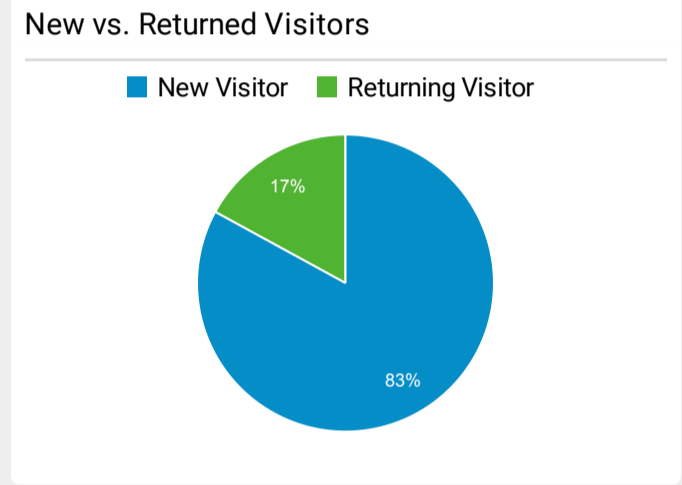

FLETC.gov Web Performance Metrics

Jul 1, 2021 - Jul 31, 2021

All Users
100.00% Sessions

Total Visits
76,064
% of Total: 100.00% (76,064)

Avg. Visit Duration
00:02:11
Avg for View: 00:02:11 (0.00%)

Pageviews
203,337
% of Total: 100.00% (203,337)

Unique Visitors
58,866
% of Total: 100.00% (58,866)

Avg. Pages / Visit
2.67
Avg for View: 2.67 (0.00%)

Avg. Time on Page
00:01:18
Avg for View: 00:01:18 (0.00%)

Bounce Rate
53.32%
Avg for View: 53.32% (0.00%)

Top Pages

Page Title	Pageviews	Bounce Rate
Frontpage | Federal Law Enforcement Training Centers	26,766	38.65%
Search the Training Catalog | Federal Law Enforcement Training Centers	23,529	32.24%
Glynco, Georgia | Federal Law Enforcement Training Centers	10,968	44.72%
Execution of a Search Warrant (I) (MP3) | Federal Law Enforcement Training Centers	6,356	90.98%
Search | Federal Law Enforcement Training Centers	5,512	65.43%
PEB Scores for Age and Gender | Federal Law Enforcement Training Centers	4,804	8.14%
Artesia, New Mexico | Federal Law Enforcement Training Centers	4,159	39.65%
Basic Programs | Federal Law Enforcement Training Centers	3,926	31.13%
State, Local & Tribal Law Enforcement Training | Federal Law Enforcement Training Centers	3,223	35.22%
Glynco Campus Life | Federal Law Enforcement Training Centers	3,050	39.74%

Visits by Social Network

Social Network	Sessions
Facebook	633
Quora	309
LinkedIn	47
reddit	18
Twitter	18
Instagram	14
YouTube	7
Snapchat	4
Yelp	2
Instagram Stories	1