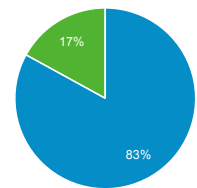

New vs. Returned Visitors

New Visitor Returning Visitor