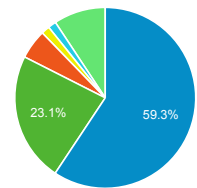

71,303
% of Total: 100.00% (71,303)

Avg. Visit Duration

00:02:08
Avg for View: 00:02:08 (0.00%)

Pageviews

194,000
% of Total: 100.00% (194,000)

Unique Visitors

55,734
% of Total: 100.00% (55,734)

Avg. Pages / Visit

2.72
Avg for View: 2.72 (0.00%)

Avg. Time on Page

00:01:14
Avg for View: 00:01:14 (0.00%)

Bounce Rate

52.78%
Avg for View: 52.78% (0.00%)

Top Pages

Page Title	Pageviews	Bounce Rate
Frontpage | Federal Law Enforcement Training Centers	24,869	37.94%
Search the Training Catalog | Federal Law Enforcement Training Centers	23,527	35.80%
Glynco, Georgia | Federal Law Enforcement Training Centers	9,552	44.82%
Execution of a Search Warrant (I) (MP3) | Federal Law Enforcement Training Centers	5,504	90.54%
PEB Scores for Age and Gender | Federal Law Enforcement Training Centers	5,172	7.27%
Search | Federal Law Enforcement Training Centers	5,060	59.18%
Artesia, New Mexico | Federal Law Enforcement Training Centers	3,857	41.09%
Basic Programs | Federal Law Enforcement Training Centers	3,692	30.04%
State, Local & Tribal Law Enforcement Training | Federal Law Enforcement Training Centers	3,116	41.45%
Locations | Federal Law Enforcement Training Centers	2,594	51.46%

Visits by Social Network

Social Network	Sessions
Facebook	1,382
LinkedIn	110
Twitter	59
reddit	15
Quora	13
YouTube	11
Instagram	9
Snapchat	5
Yelp	3
VKontakte	2

Visits by Source

google (direct) bing
m.facebook.com dhs.gov
Other