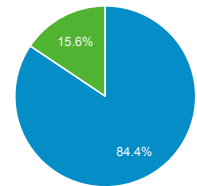

213,964
% of Total: 100.00% (213,964)

Unique Visitors

60,239
% of Total: 100.00% (60,239)

Avg. Pages / Visit

2.79
Avg for View: 2.79 (0.00%)

Avg. Time on Page

00:01:08
Avg for View: 00:01:08 (0.00%)

Bounce Rate

58.56%
Avg for View: 58.56% (0.00%)

Top Pages

Page Title	Pageviews	Bounce Rate
Frontpage Federal Law Enforcement Training Centers	29,008	38.91%
Search the Training Catalog Federal Law Enforcement Training Centers	25,274	35.28%
Glynco, Georgia Federal Law Enforcement Training Centers	9,994	55.24%
Basic Programs Federal Law Enforcement Training Centers	5,929	37.27%
Search Federal Law Enforcement Training Centers	5,562	58.64%
PEB Scores for Age and Gender Federal Law Enforcement Training Centers	4,881	7.11%
Artesia, New Mexico Federal Law Enforcement Training Centers	4,260	55.57%
Execution of a Search Warrant (I) (MP3) Federal Law Enforcement Training Centers	3,922	92.05%
Locations Federal Law Enforcement Training Centers	3,419	55.41%
State, Local & Tribal Law Enforcement Training Federal Law Enforcement Training Centers	3,334	58.11%

Visits by Source

google (direct) bing
dhs.gov usajobs.gov
Other

New vs. Returned Visitors

New Visitor Returning Visitor

Visits by Social Network

Social Network	Sessions
Facebook	431
LinkedIn	126
Twitter	46
reddit	24
Instagram	18
Quora	9
YouTube	6
Yelp	3
Snapchat	2
Blogger	1