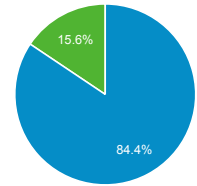

51,777
% of Total: 67.61% (51,777)

Top Internal Searches by Search Term

Search Term	Total Unique Searches	Organic Searches
cache:bKrz80bb1rMJ:https://www.fletc.gov/press-release/fda-office-criminal-investigations	1	1
cache:tgWpl3KuFYIJ:https://www.fletc.gov/training-program/law-enforcement-instructor-training-program	1	1
cache:X8SEkp4WDRgJ:https://www.fletc.gov/audio/federal-conspiracy-law-mp3	1	1
https://www.fletc.gov/sites/default/files/imported_files/training/programs/lega	1	1

Top External Searches (Google - as reported)

Page Title	Sessions
Frontpage | Federal Law Enforcement Training Centers	9,332
Execution of a Search Warrant (I) (MP 3) | Federal Law Enforcement Training Centers	3,422
Search the Training Catalog | Federal Law Enforcement Training Centers	2,106
Glynco, Georgia | Federal Law Enforcement Training Centers	1,956
FedBizOpps | Federal Law Enforcement Training Centers	1,489
National Terrorism Advisory System | Federal Law Enforcement Training Centers	1,348
Locations | Federal Law Enforcement Training Centers	1,103
Artesia, New Mexico | Federal Law Enforcement Training Centers	1,053
PEB Scores for Age and Gender | Federal Law Enforcement Training Centers	1,036
Physical Efficiency Battery (PEB) | Federal Law Enforcement Training Centers	825

New vs. Returned Visitors

New Visitor Returning Visitor