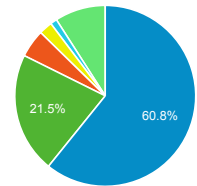

213,964
% of Total: 100.00% (213,964)

Unique Visitors

60,239
% of Total: 100.00% (60,239)

Avg. Pages / Visit

2.79
Avg for View: 2.79 (0.00%)

Avg. Time on Page

00:01:08
Avg for View: 00:01:08 (0.00%)

Bounce Rate

58.56%
Avg for View: 58.56% (0.00%)

Top Pages

Page Title	Pageviews	Bounce Rate
Frontpage Federal Law Enforcement Training Centers	29,008	38.91%
Search the Training Catalog Federal Law Enforcement Training Centers	25,274	35.28%
Glynco, Georgia Federal Law Enforcement Training Centers	9,994	55.24%
Basic Programs Federal Law Enforcement Training Centers	5,929	37.27%
Search Federal Law Enforcement Training Centers	5,562	58.64%
PEB Scores for Age and Gender Federal Law Enforcement Training Centers	4,881	7.11%
Artesia, New Mexico Federal Law Enforcement Training Centers	4,260	55.57%
Execution of a Search Warrant (I) (MP3) Federal Law Enforcement Training Centers	3,922	92.05%
Locations Federal Law Enforcement Training Centers	3,419	55.41%
State, Local & Tribal Law Enforcement Training Federal Law Enforcement Training Centers	3,334	58.11%

Visits by Source

google (direct) bing
dhs.gov usajobs.gov
Other

New vs. Returned Visitors

New Visitor Returning Visitor

Visits by Social Network

Social Network	Sessions
Facebook	431
LinkedIn	126
Twitter	46
reddit	24
Instagram	18
Quora	9
YouTube	6
Yelp	3
Snapchat	2
Blogger	1