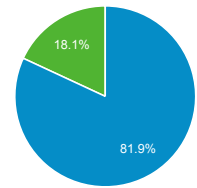

50.34%
Avg for View: 50.34% (0.00%)

Top Pages

Page Title	Pageviews	Bounce Rate
Search the Training Catalog FLETC	39,680	36.21%
Welcome to FLETC FLETC	29,906	24.72%
FLETC monitoring of Novel Corona virus (COVID-19) FLETC	11,379	59.55%
Glynco, Georgia FLETC	8,662	41.51%
FedBizOpps FLETC	6,898	48.28%
Locations FLETC	5,589	50.76%
Federal Law Enforcement Training Centers to Restart On-Site Training FLETC	5,373	83.13%
Basic Programs FLETC	4,079	39.68%
PEB Scores for Age and Gender FLETC	3,942	12.98%
Resources FLETC	3,874	40.31%

Visits by Social Network

Social Network	Sessions
Facebook	1,952
LinkedIn	938
Twitter	521
Instagram	81
YouTube	16
reddit	11
Quora	5
Pinterest	2
Hacker News	1

Visits by Source

■ google
 ■ (direct)
 ■ bing
 ■ m.facebook.com
 ■ search.usa.gov
 ■ Other

New vs. Returned Visitors

■ New Visitor
 ■ Returning Visitor

FLETC.gov Search Performance Metrics

May 1, 2020 - May 31, 2020

All Users
100.00% Sessions

Visits to FLETC.gov

82,574
% of Total: 100.00% (82,574)