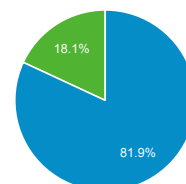

FLETC.gov Search Performance Metrics

May 1, 2020 - May 31, 2020

All Users
100.00% Sessions

Visits to FLETC.gov

82,574
% of Total: 100.00% (82,574)

Total Internal Searches

0
% of Total: 0.00% (0)

Total External Searches (Google)

53,774
% of Total: 65.12% (53,774)

Top Internal Searches by Search Term

Search Term	Total Unique Searches	Organic Searches

There is no data for this view.

Top External Searches (Google - as reported)

Page Title	Sessions
Welcome to FLETC | FLETC	10,536
FedBizOpps | FLETC	5,900
FLETC monitoring of Novel Coronavirus (COVID-19) | FLETC	2,667
Glynco, Georgia | FLETC	2,004
Search the Training Catalog | FLETC	1,517
Execution of a Search Warrant (I) (MP 3) | FLETC	1,274
Customs and Border Protection, Officer Basic Training | FLETC	1,066
Physical Efficiency Battery (PEB) | FLETC	920
Artesia, New Mexico | FLETC	801
PEB Scores for Age and Gender | FLETC	776

New vs. Returned Visitors

■ New Visitor ■ Returning Visitor