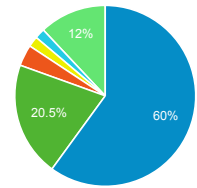

243,183
% of Total: 100.00% (243,183)

Unique Visitors

61,635
% of Total: 100.00% (61,635)

Avg. Pages / Visit

2.95
Avg for View: 2.95 (0.00%)

Avg. Time on Page

00:01:04
Avg for View: 00:01:04 (0.00%)

Bounce Rate

50.34%
Avg for View: 50.34% (0.00%)

Top Pages

Page Title	Pageviews	Bounce Rate
Search the Training Catalog FLETC	39,680	36.21%
Welcome to FLETC FLETC	29,906	24.72%
FLETC monitoring of Novel Corona virus (COVID-19) FLETC	11,379	59.55%
Glynco, Georgia FLETC	8,662	41.51%
FedBizOpps FLETC	6,898	48.28%
Locations FLETC	5,589	50.76%
Federal Law Enforcement Training Centers to Restart On-Site Training FLETC	5,373	83.13%
Basic Programs FLETC	4,079	39.68%
PEB Scores for Age and Gender FLETC	3,942	12.98%
Resources FLETC	3,874	40.31%

Visits by Social Network

Social Network	Sessions
Facebook	1,952
LinkedIn	938
Twitter	521
Instagram	81
YouTube	16
reddit	11
Quora	5
Pinterest	2
Hacker News	1

Visits by Source

■ google
 ■ (direct)
 ■ bing
 ■ m.facebook.com
 ■ search.usa.gov
 ■ Other